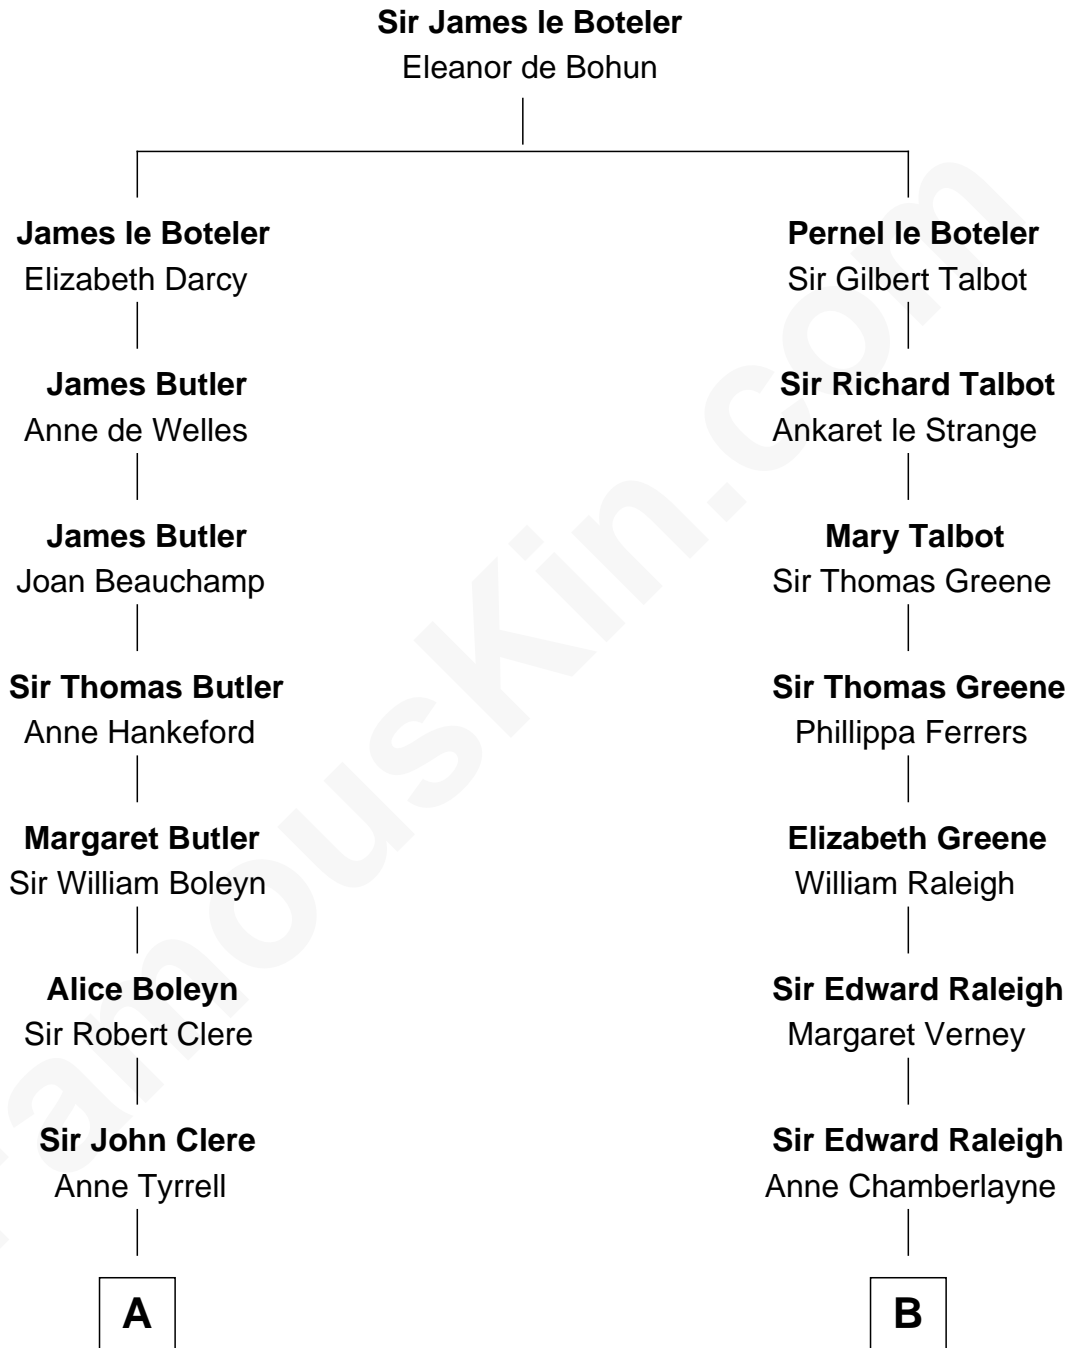

FamousKin.com

Relationship Chart of

Treat Williams

TV & Movie Actor

17th cousin 4 times removed of

Lucretia (Rudolph) Garfield

First Lady of President James Garfield

C

—
Rufus M. Gillette

Abigail Payne

—
Mary Abigail Gillette

George Willey Andrew

—
Treat Payne Andrew

Eleanor Barnum

—
Marian Andrew

Richard Norman Williams