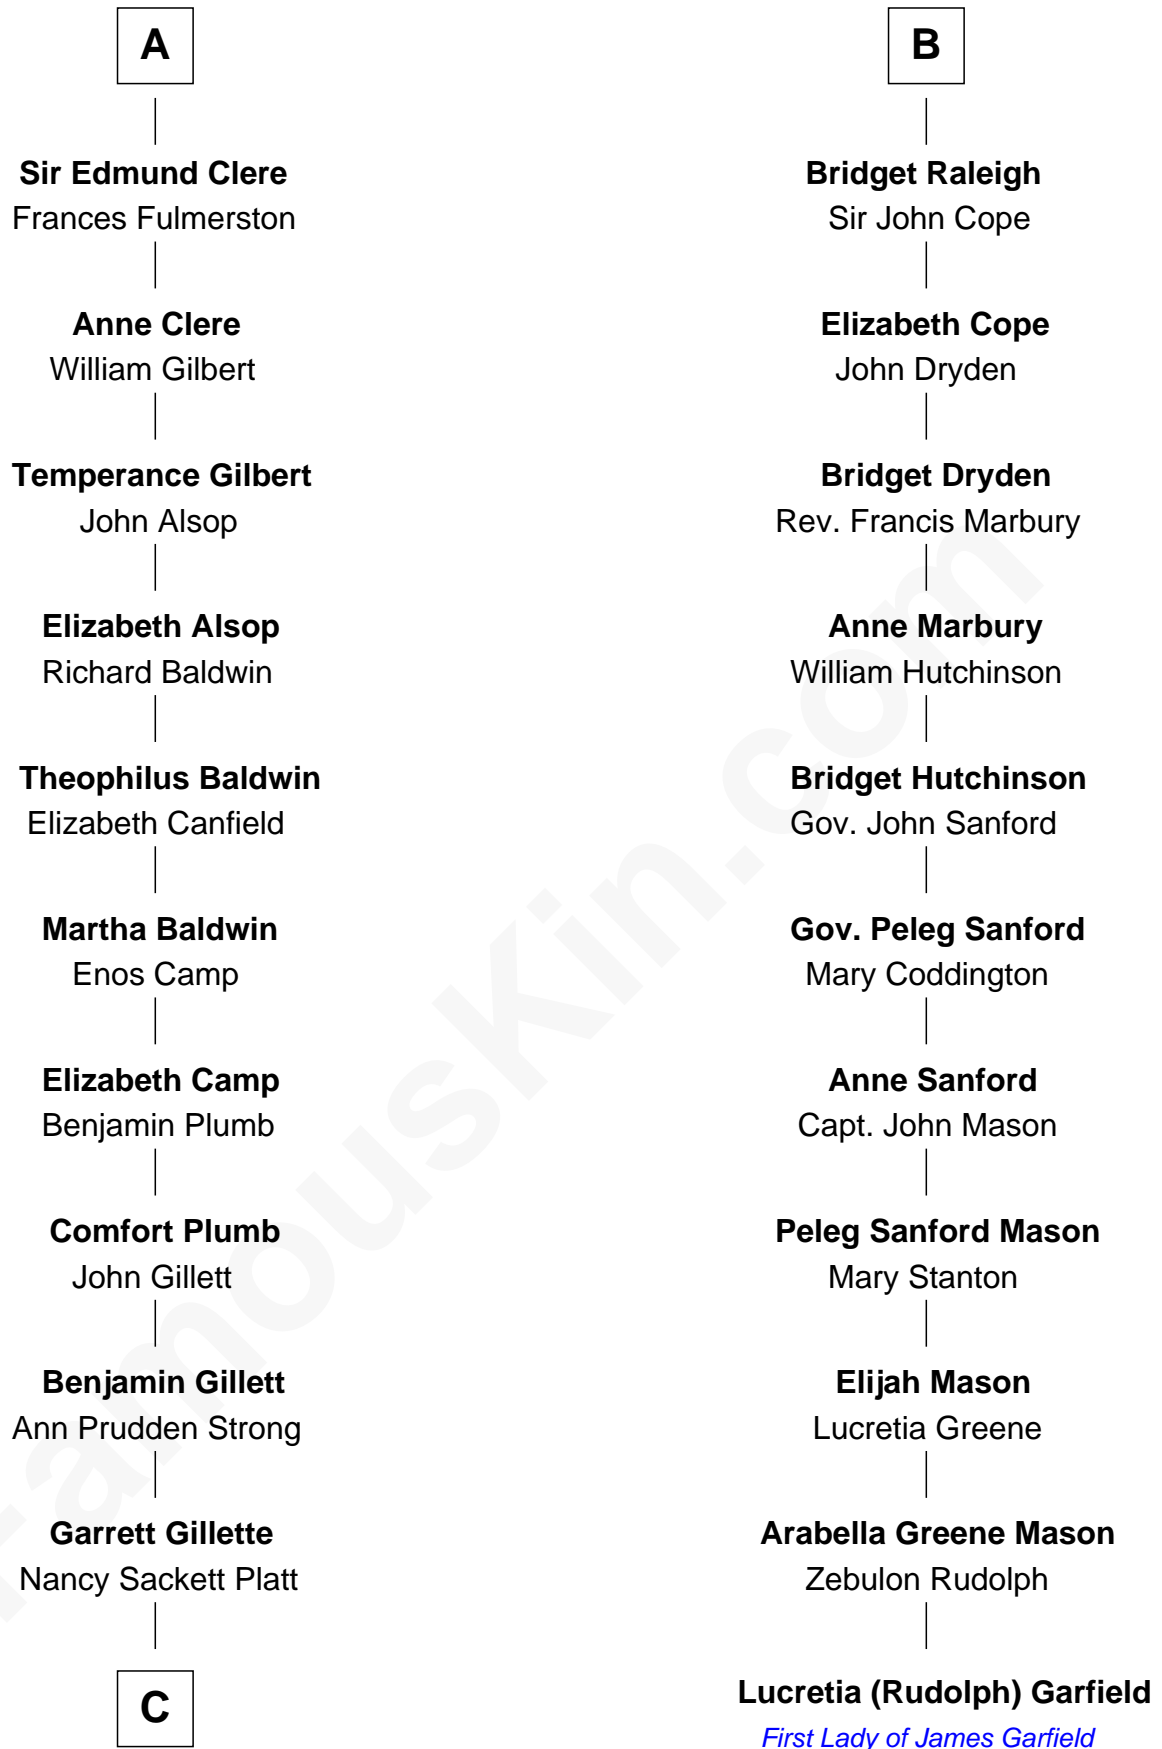

FamousKin.com

Relationship Chart of

Treat Williams

TV & Movie Actor

17th cousin 4 times removed of

Lucretia (Rudolph) Garfield

First Lady of President James Garfield

C

—
Rufus M. Gillette

Abigail Payne

—
Mary Abigail Gillette

George Willey Andrew

—
Treat Payne Andrew

Eleanor Barnum

—
Marian Andrew

Richard Norman Williams