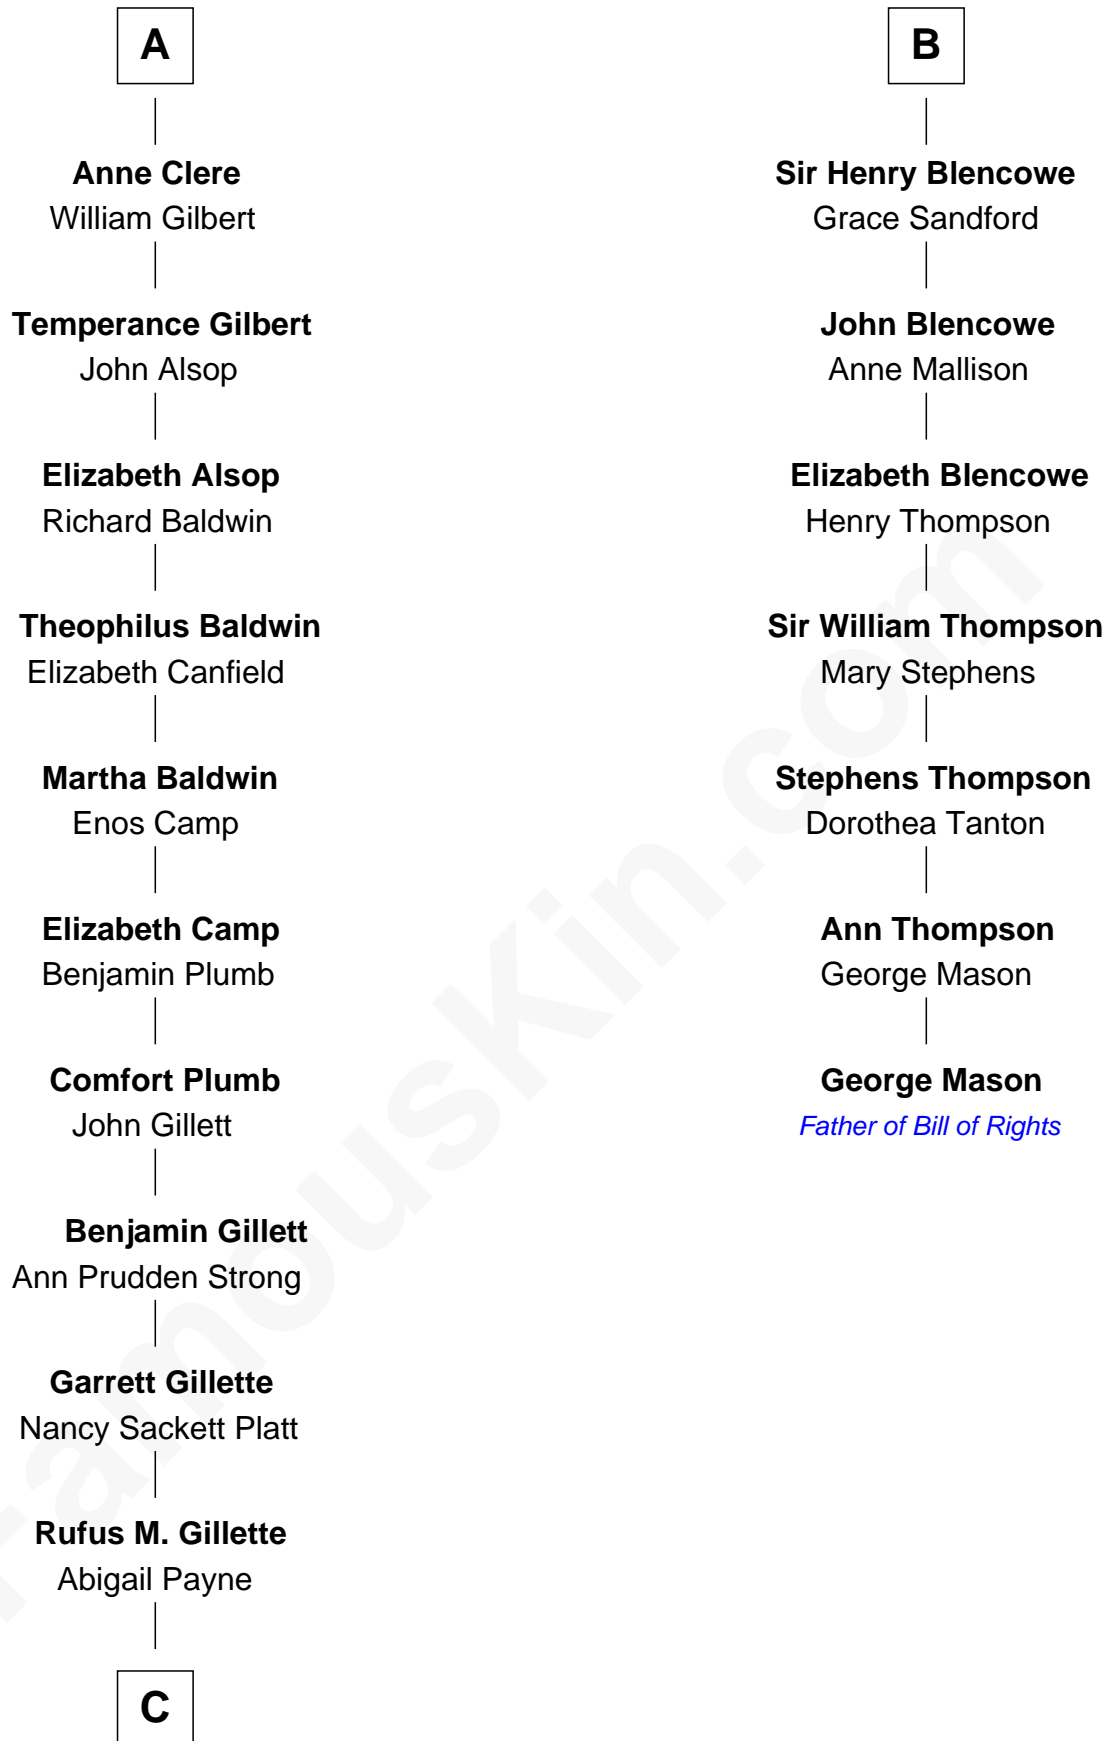

# FamousKin.com Relationship Chart of

**Treat Williams**

*TV & Movie Actor*

13th cousin 7 times removed of

**George Mason**

*Father of the U.S. Bill of Rights*

**C**

—  
**Mary Abigail Gillette**  
George Willey Andrew

—  
**Treat Payne Andrew**  
Eleanor Barnum

—  
**Marian Andrew**  
Richard Norman Williams

—  
**Treat Williams**  
*TV & Movie Actor*

FamousKin.com