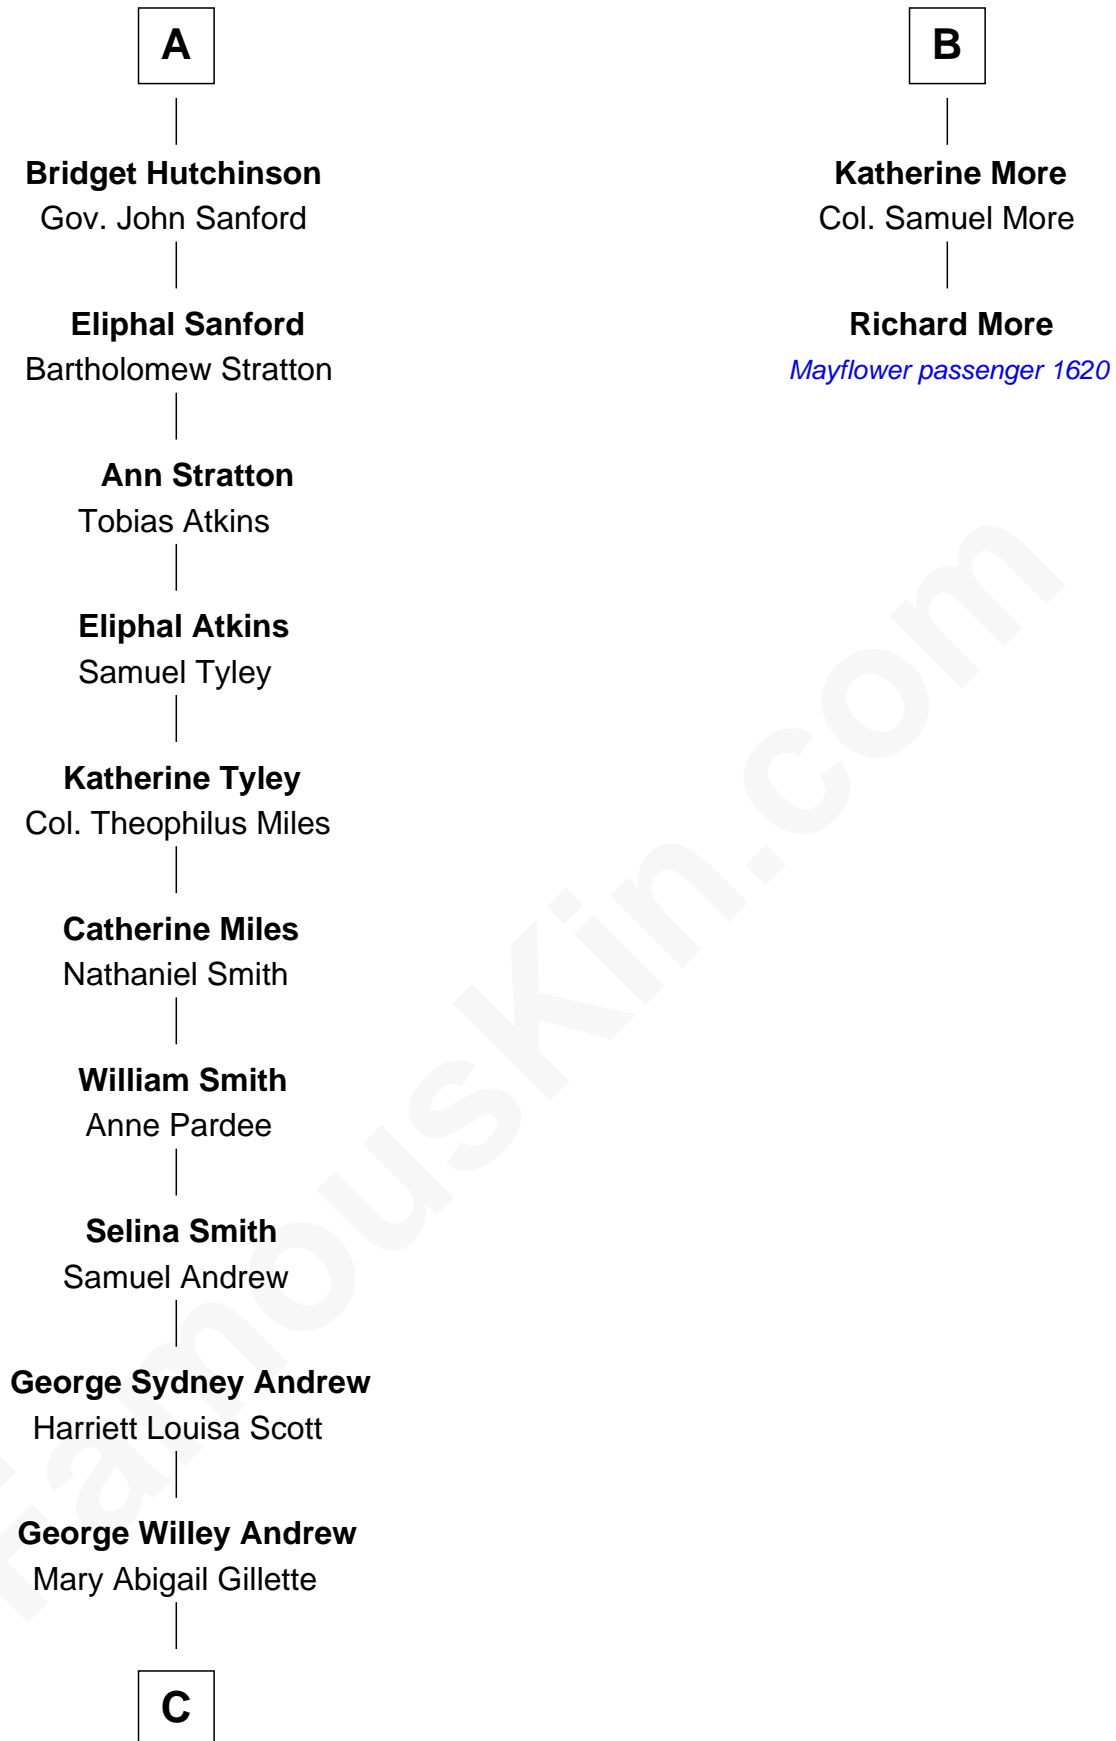

# FamousKin.com Relationship Chart of

**Treat Williams**

*TV & Movie Actor*

8th cousin 11 times removed of

**Richard More**

*(c1614 - c1696) Mayflower passenger 1620*

**MAYFLOWER**

**C**

—  
**Treat Payne Andrew**

Eleanor Barnum

—  
**Marian Andrew**

Richard Norman Williams

—  
**Treat Williams**

*TV & Movie Actor*

FamousKin.com