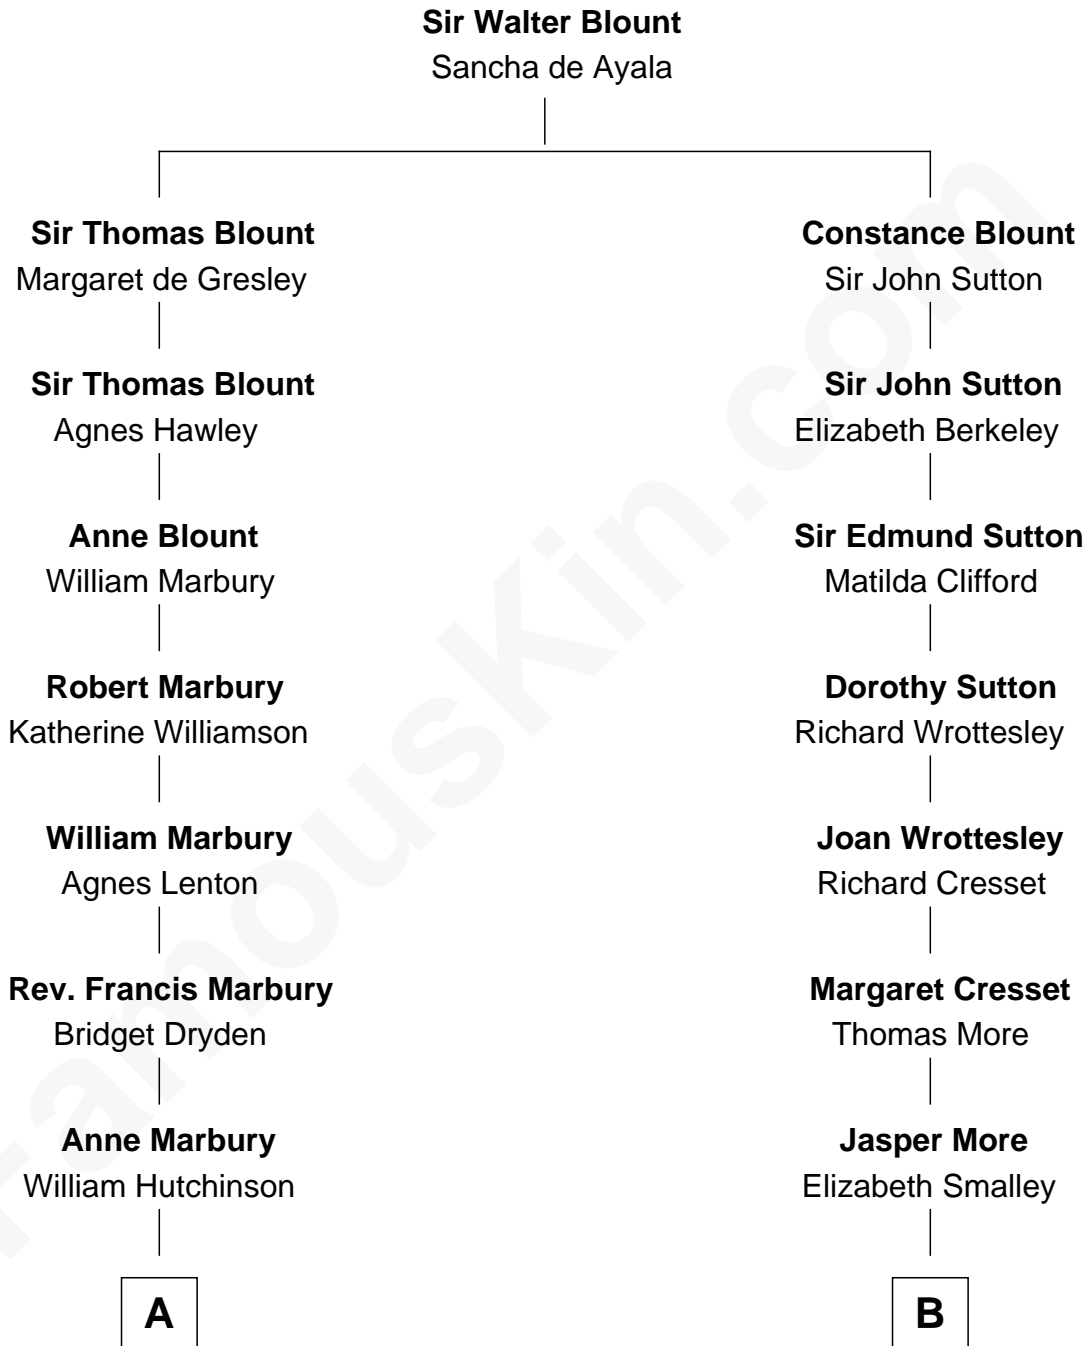

# FamousKin.com Relationship Chart of

**Treat Williams**

*TV & Movie Actor*

8th cousin 11 times removed of

**Richard More**

*(c1614 - c1696) Mayflower passenger 1620*

**MAYFLOWER**

**C**

—  
**Treat Payne Andrew**

Eleanor Barnum

—  
**Marian Andrew**

Richard Norman Williams

—  
**Treat Williams**

*TV & Movie Actor*

FamousKin.com