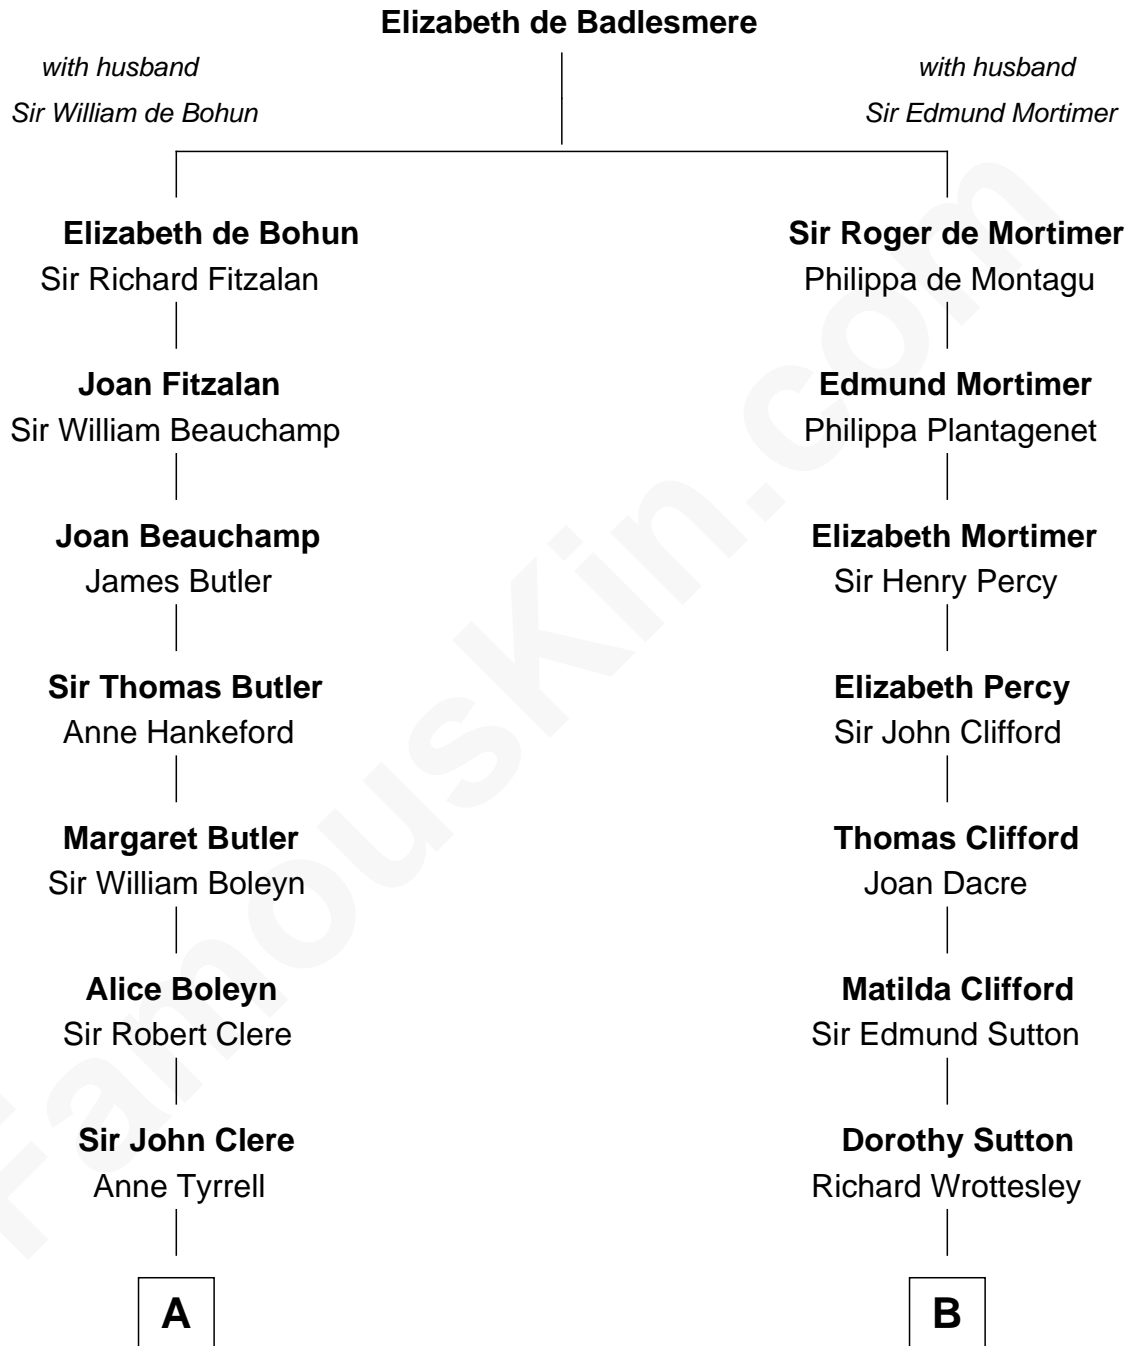

FamousKin.com Relationship Chart of

Treat Williams

TV & Movie Actor

MAYFLOWER

11th cousin 10 times removed of

Richard More

(c1614 - c1696) Mayflower passenger 1620

C

—
Rufus M. Gillette

Abigail Payne

—
Mary Abigail Gillette

George Willey Andrew

—
Treat Payne Andrew

Eleanor Barnum

—
Marian Andrew

Richard Norman Williams