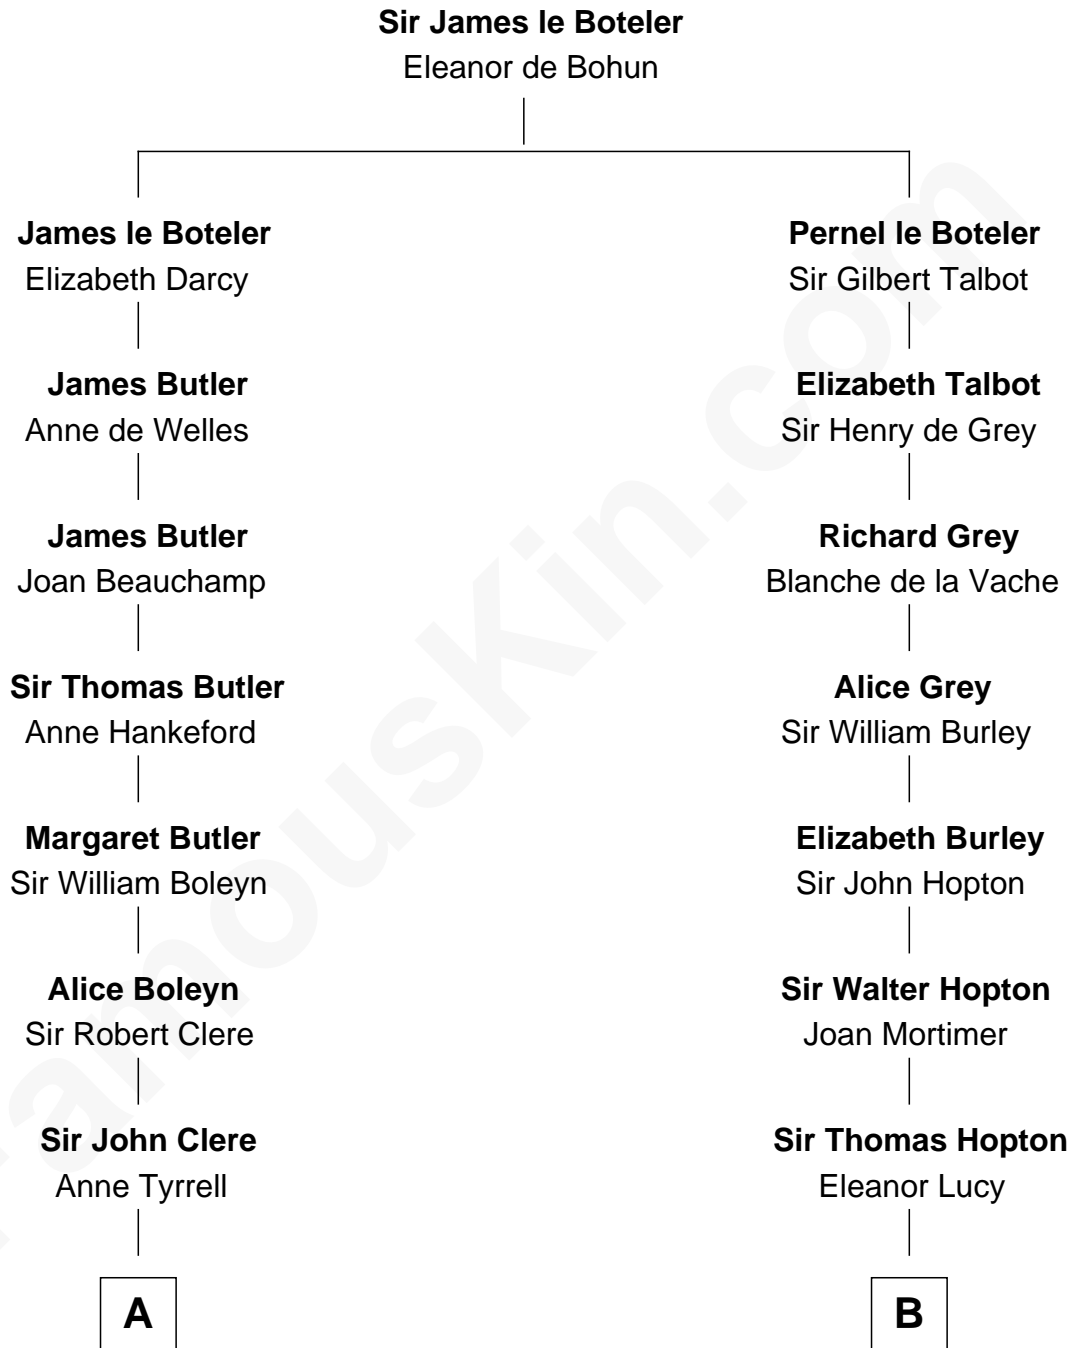

FamousKin.com Relationship Chart of

Treat Williams

TV & Movie Actor

13th cousin 8 times removed of

Richard More

(c1614 - c1696) Mayflower passenger 1620

MAYFLOWER

C

—
Rufus M. Gillette

Abigail Payne

—
Mary Abigail Gillette

George Willey Andrew

—
Treat Payne Andrew

Eleanor Barnum

—
Marian Andrew

Richard Norman Williams