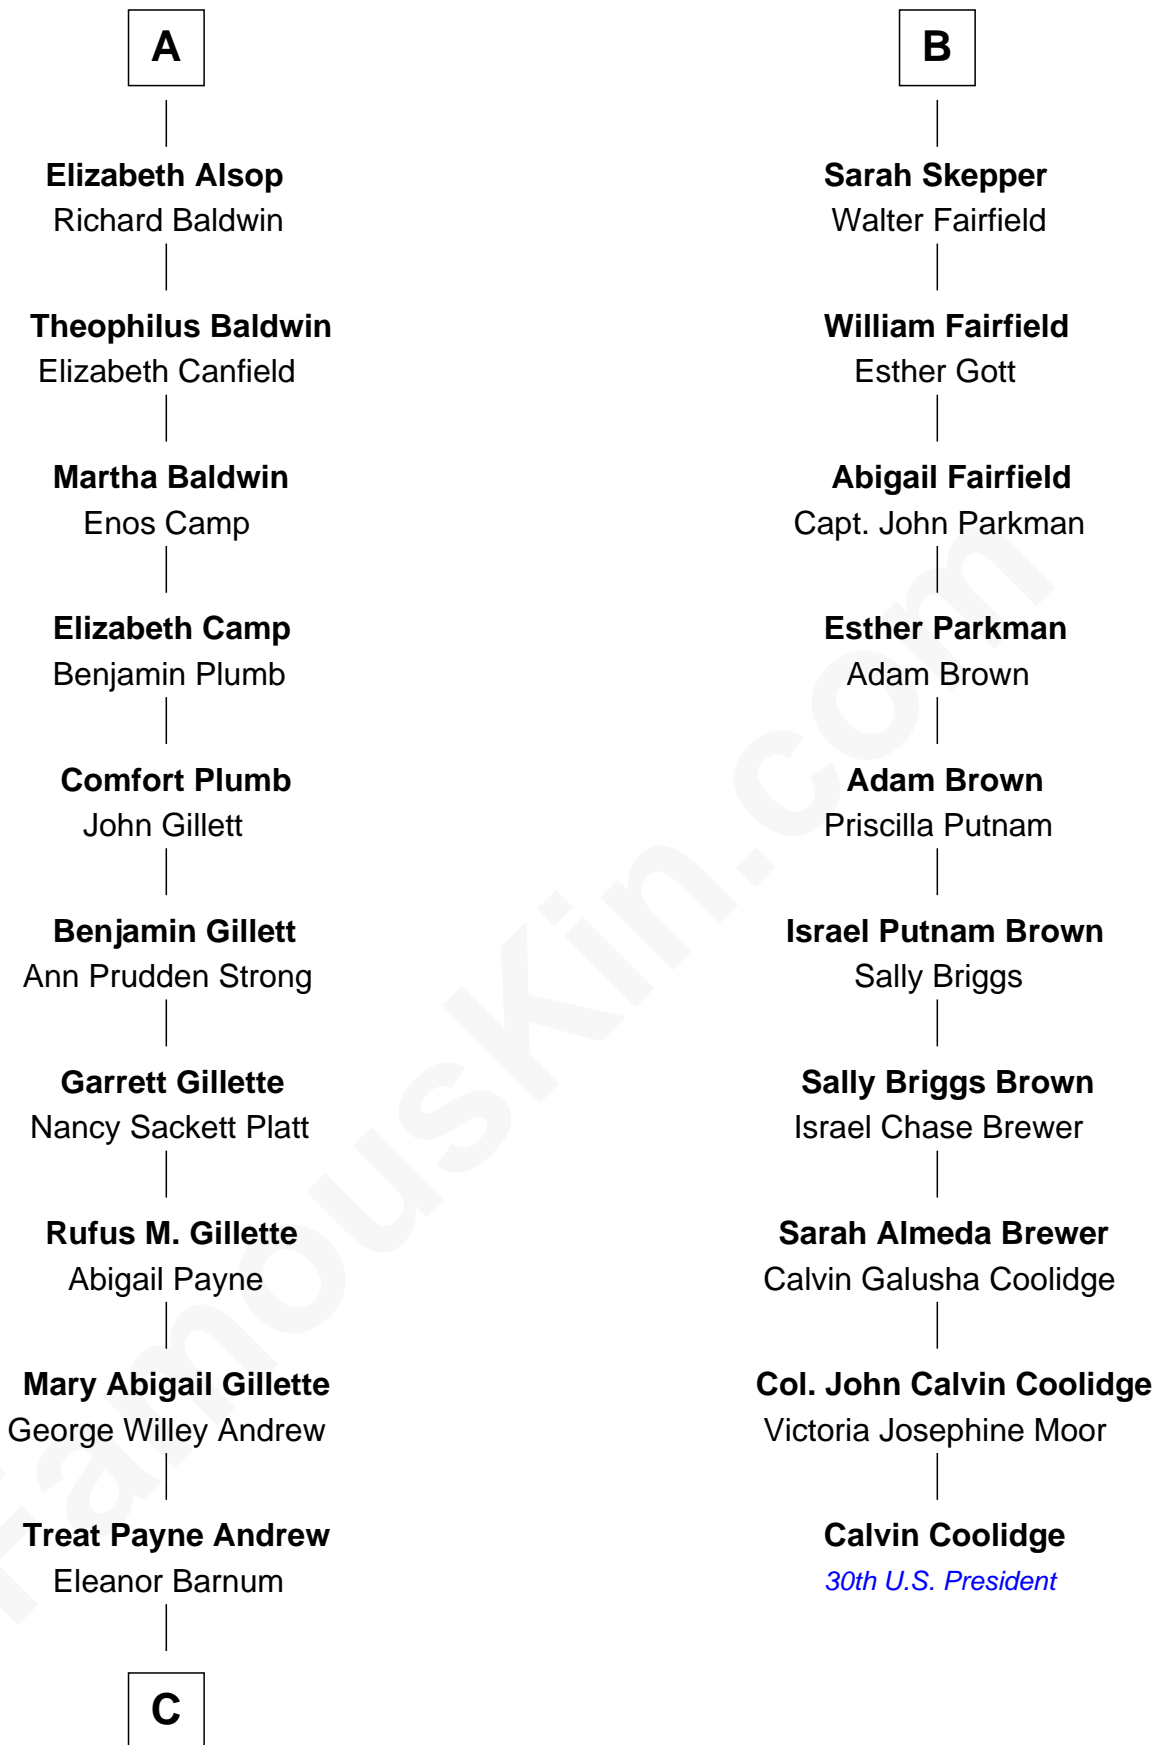

# FamousKin.com Relationship Chart of

**Treat Williams**

*TV & Movie Actor*

16th cousin 2 times removed of

**Calvin Coolidge**

*30th U.S. President*

**C**

—  
**Marian Andrew**  
Richard Norman Williams