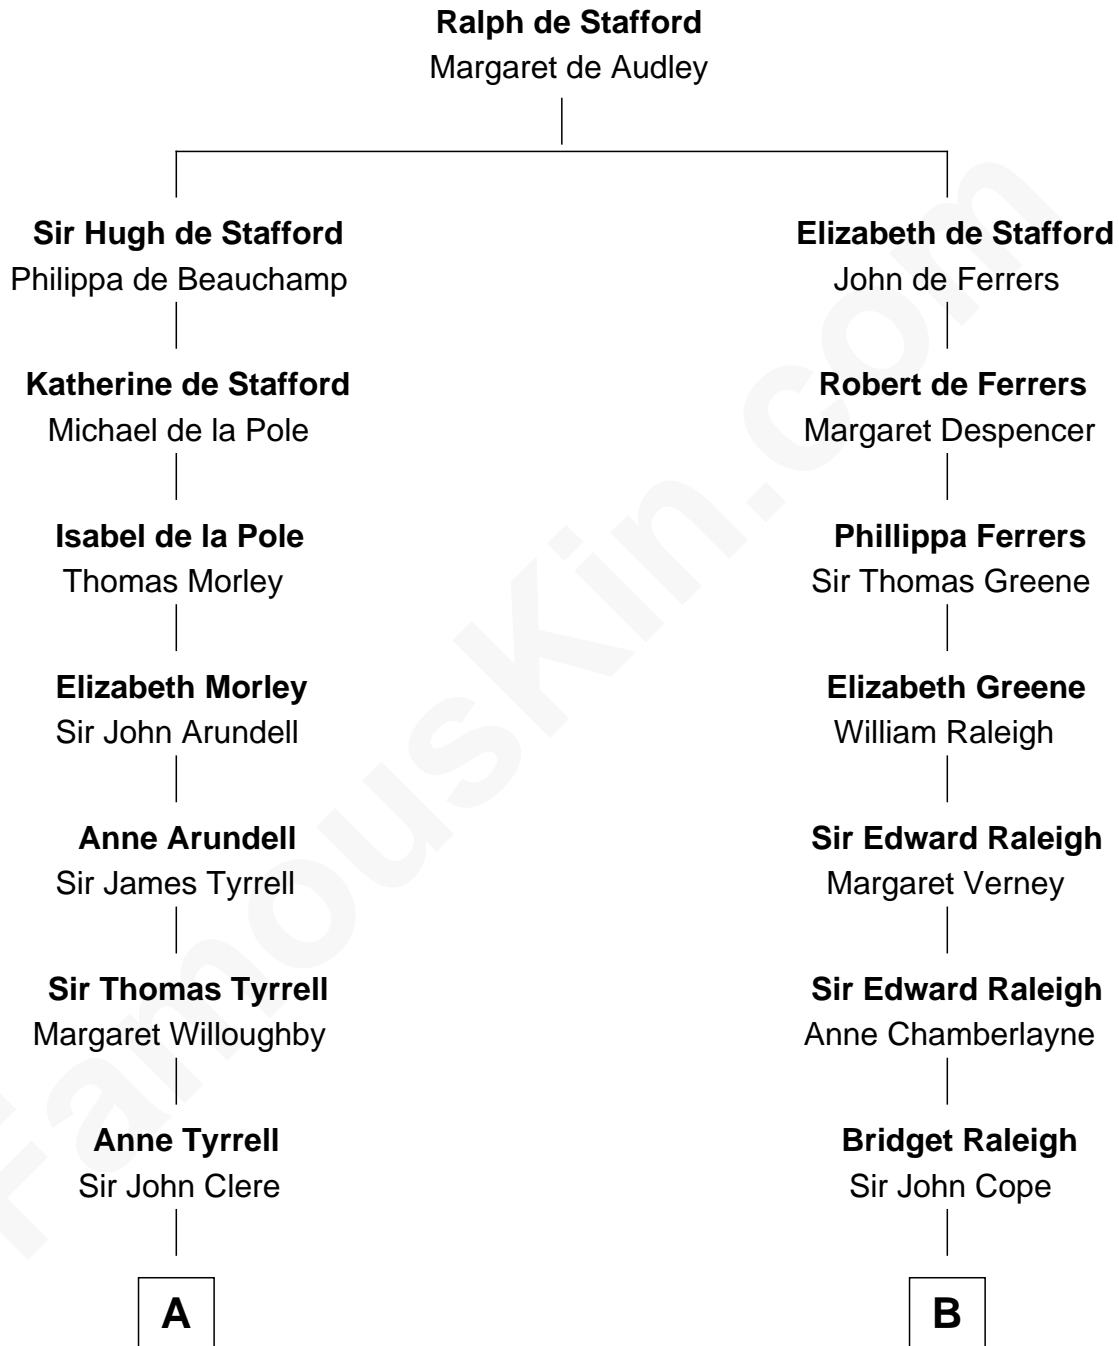

FamousKin.com Relationship Chart of

Treat Williams

TV & Movie Actor

15th cousin 6 times removed of

Nicholas Gilman

Signer of the U.S. Constitution

C

—
Rufus M. Gillette

Abigail Payne

—
Mary Abigail Gillette

George Willey Andrew

—
Treat Payne Andrew

Eleanor Barnum

—
Marian Andrew

Richard Norman Williams

—
Treat Williams