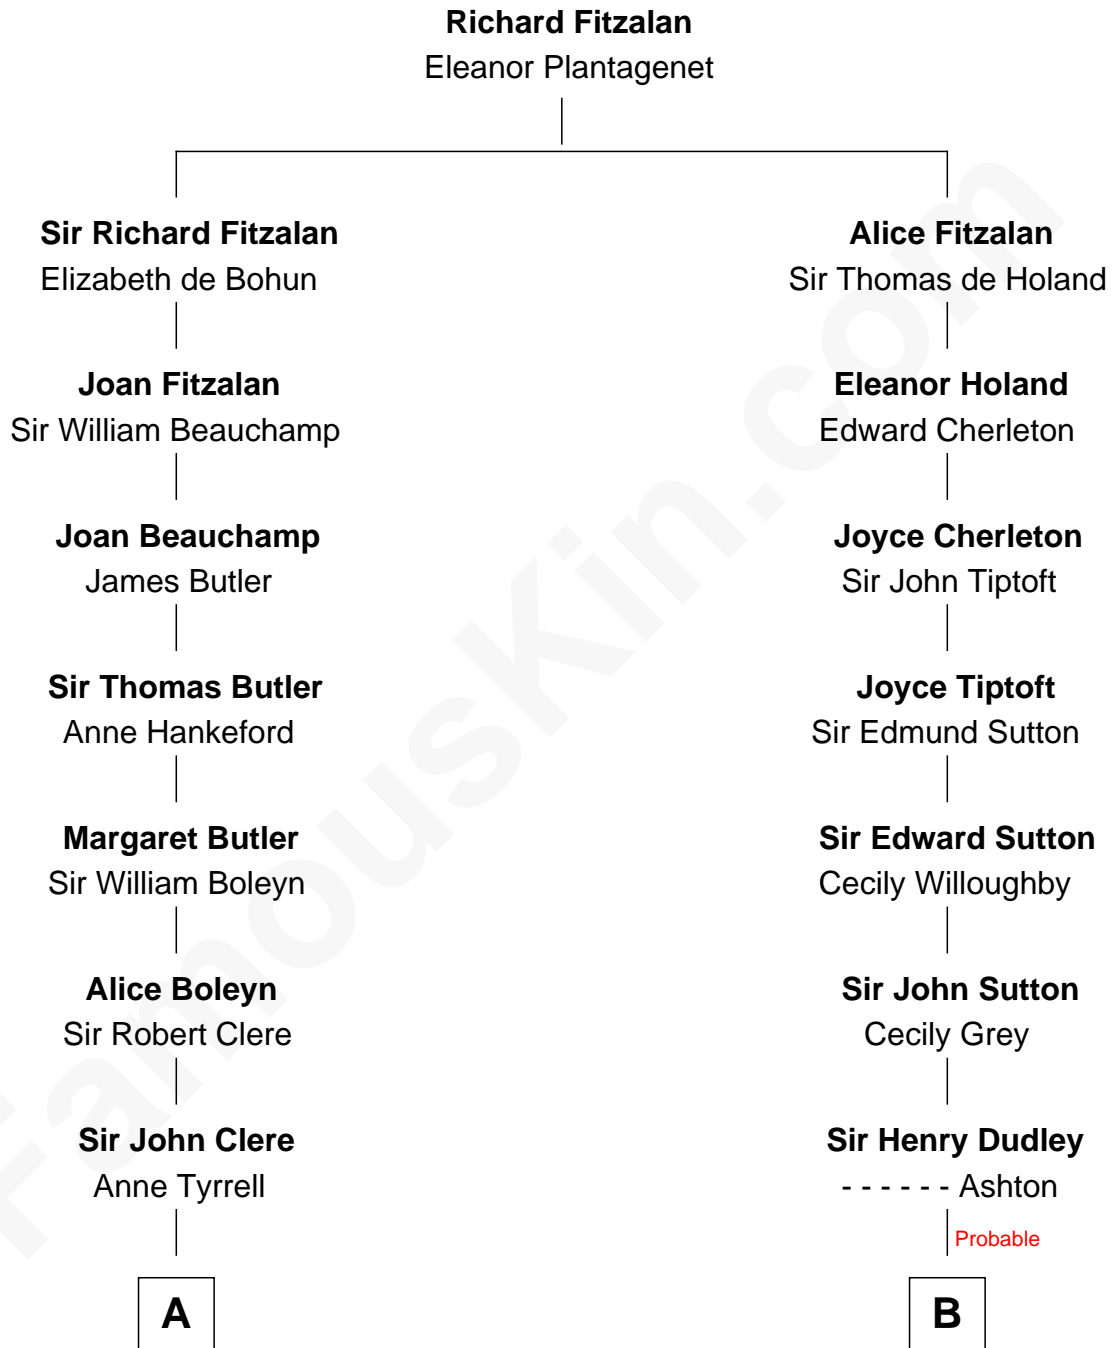

FamousKin.com Relationship Chart of

Treat Williams

TV & Movie Actor

14th cousin 7 times removed of

Nicholas Gilman

Signer of the U.S. Constitution

C

—
Rufus M. Gillette

Abigail Payne

—
Mary Abigail Gillette

George Willey Andrew

—
Treat Payne Andrew

Eleanor Barnum

—
Marian Andrew

Richard Norman Williams

—
Treat Williams