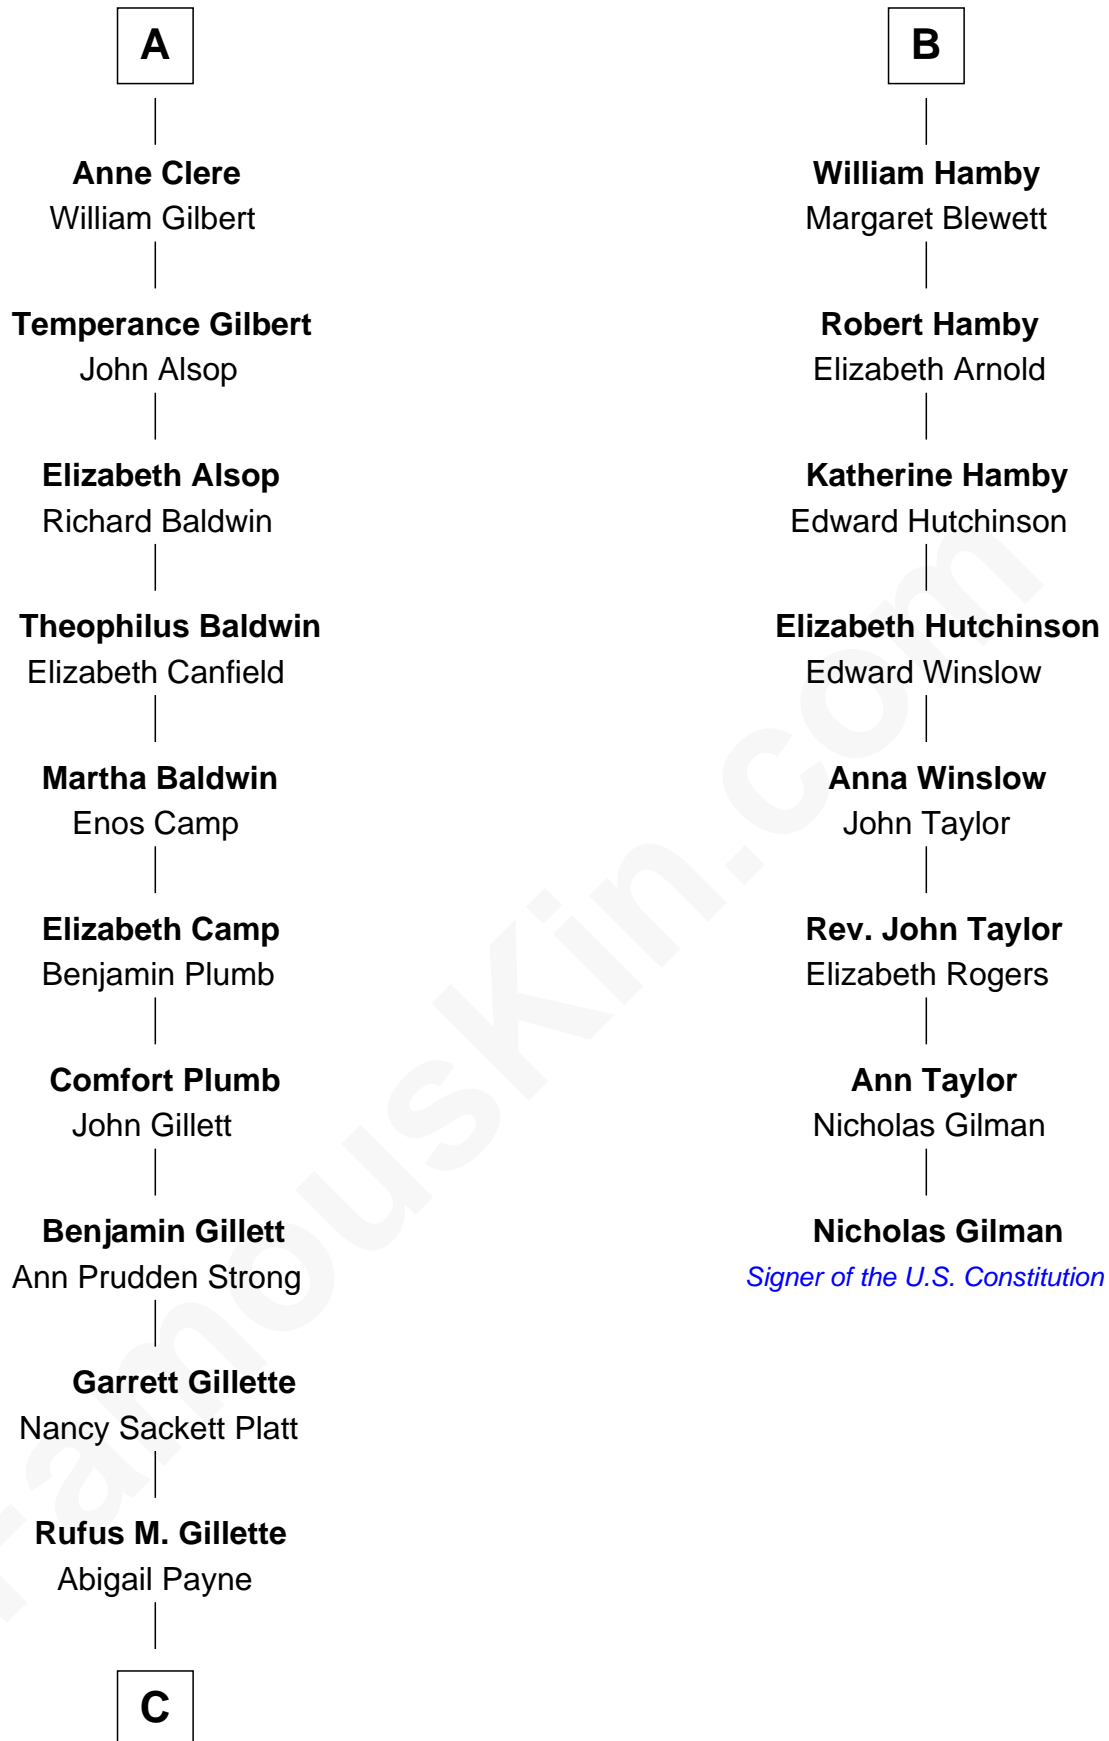

FamousKin.com Relationship Chart of

Treat Williams

TV & Movie Actor

14th cousin 6 times removed of

Nicholas Gilman

Signer of the U.S. Constitution

C

—
Mary Abigail Gillette

George Willey Andrew

—
Treat Payne Andrew

Eleanor Barnum

—
Marian Andrew

Richard Norman Williams

—
Treat Williams

TV & Movie Actor

FamousKin.com