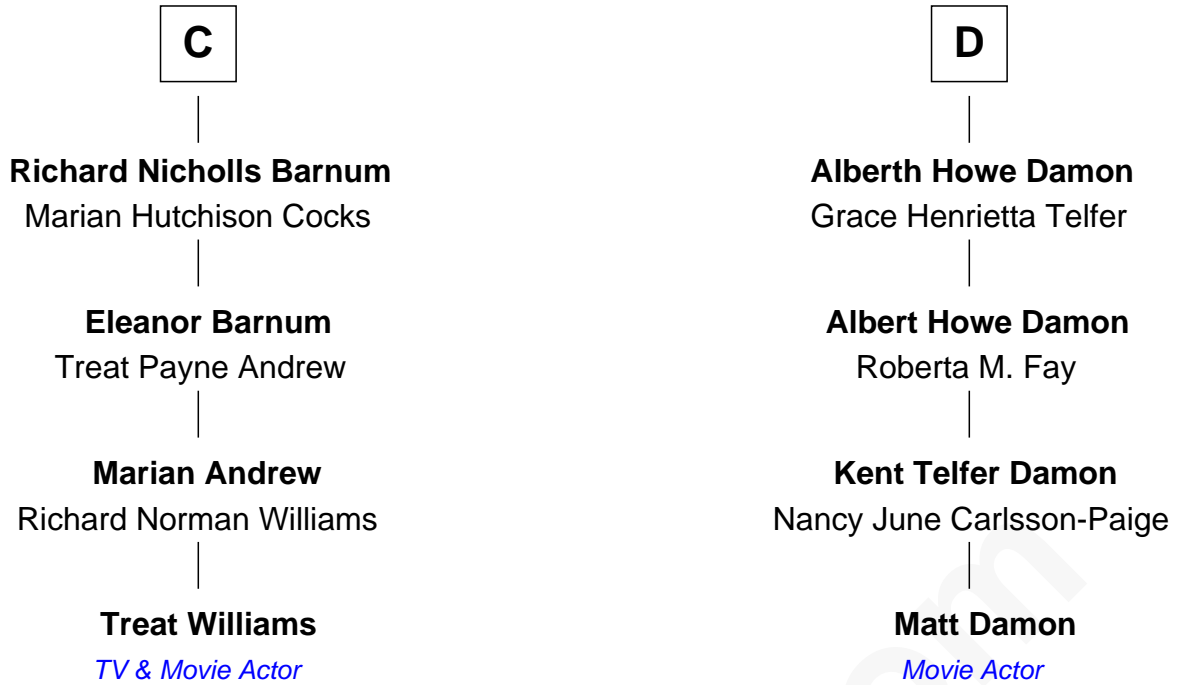

# FamousKin.com Relationship Chart of

**Treat Williams**

*TV & Movie Actor*

20th cousin of

**Matt Damon**

*Movie Actor*

**William le Boteler**  
Elizabeth de Havering

Treat Williams photo by [Philipp Wüst](#) (CC BY SA 3.0 DE)