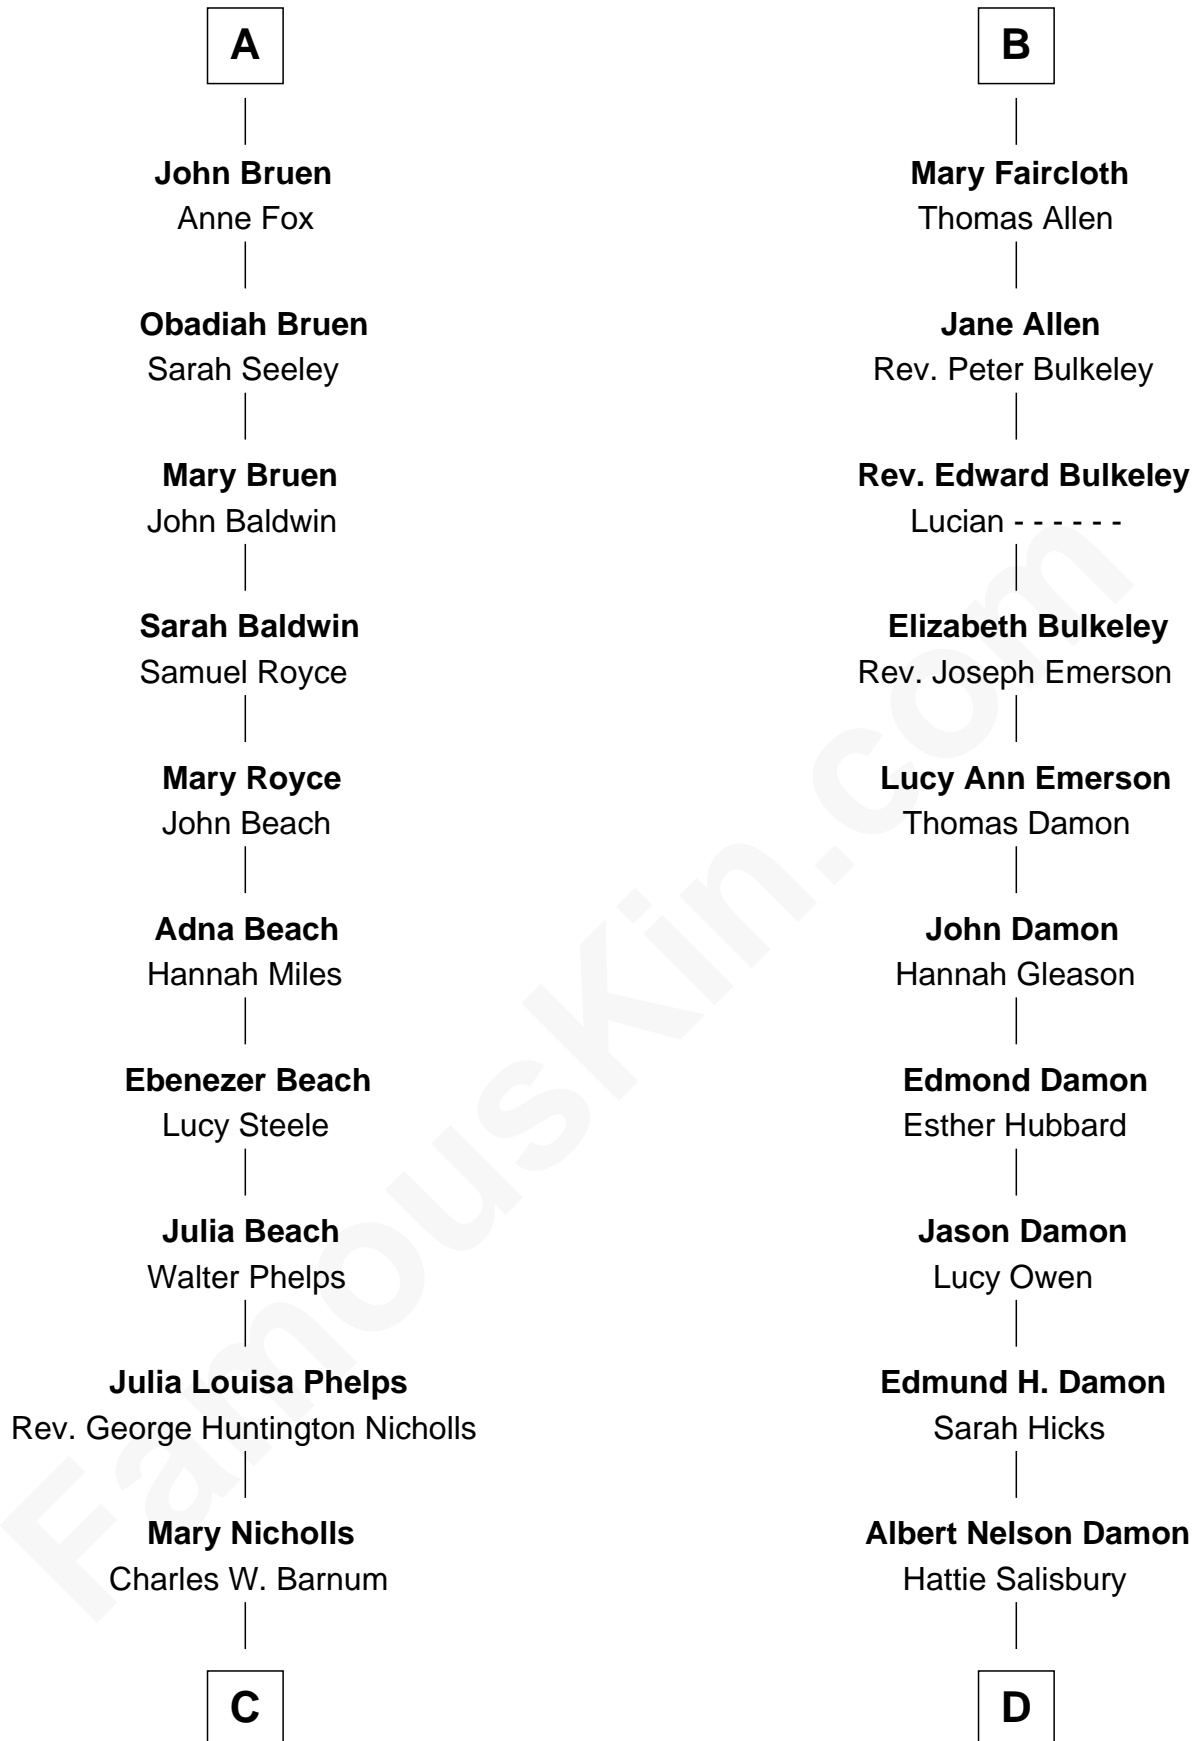

# FamousKin.com Relationship Chart of

**Treat Williams**

*TV & Movie Actor*

20th cousin of

**Matt Damon**

*Movie Actor*

**William le Boteler**  
Elizabeth de Havering

Treat Williams photo by [Philipp Wüst](#) (CC BY SA 3.0 DE)