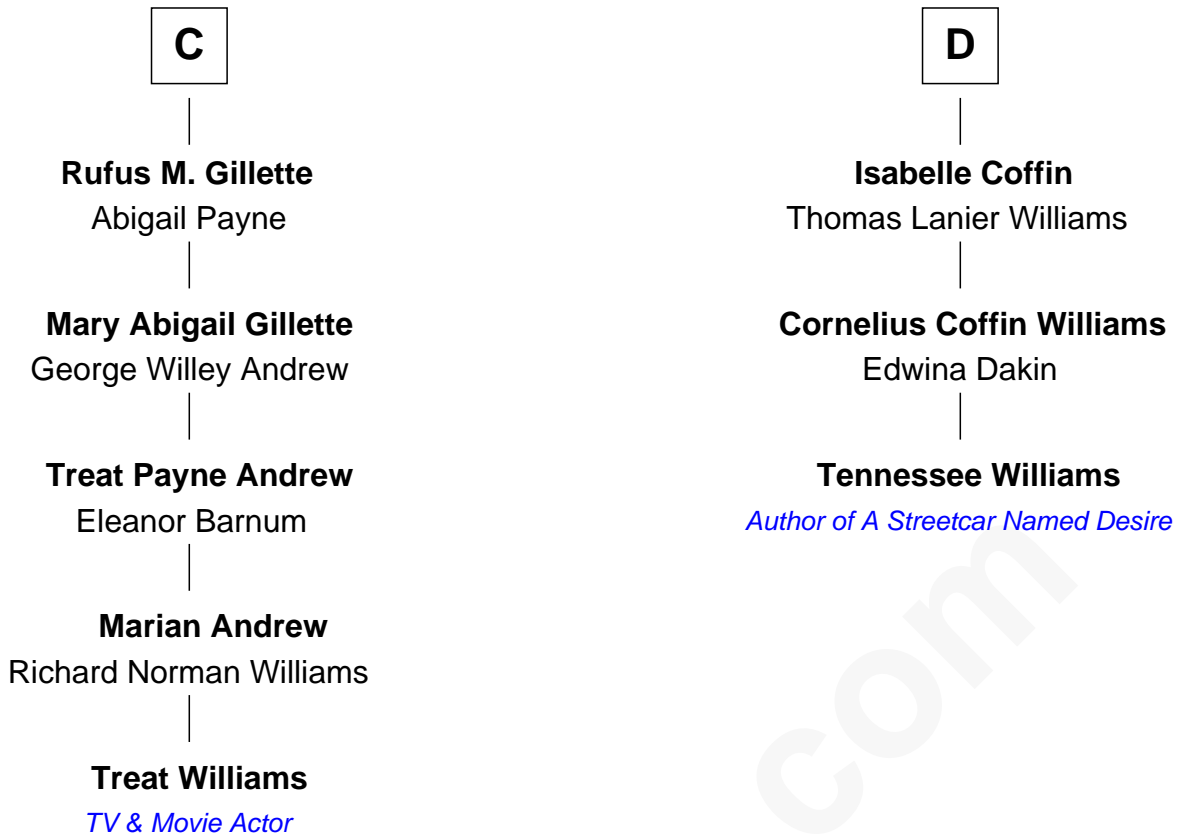

# FamousKin.com Relationship Chart of

**Treat Williams**

*TV & Movie Actor*

19th cousin 2 times removed of

**Tennessee Williams**

*Author of A Streetcar Named Desire*

**Ralph de Stafford**

Margaret de Audley

**Sir Thomas Tyrrell**  
Margaret Willoughby

**Anne Tyrrell**  
Sir John Clere

**A**

**Beatrice de Stafford**  
Thomas de Ros

**Margaret de Ros**  
Sir Reynold Grey

**Margaret Grey**  
Sir William Bonville

**William Bonville**  
Elizabeth Harington

**William Bonville**  
Katherine Neville

**Cecily Bonville**  
Thomas Grey

**Cecily Grey**  
Sir John Sutton

**B**

Treat Williams photo by [Philipp Wüst](#) (CC BY SA 3.0 DE)