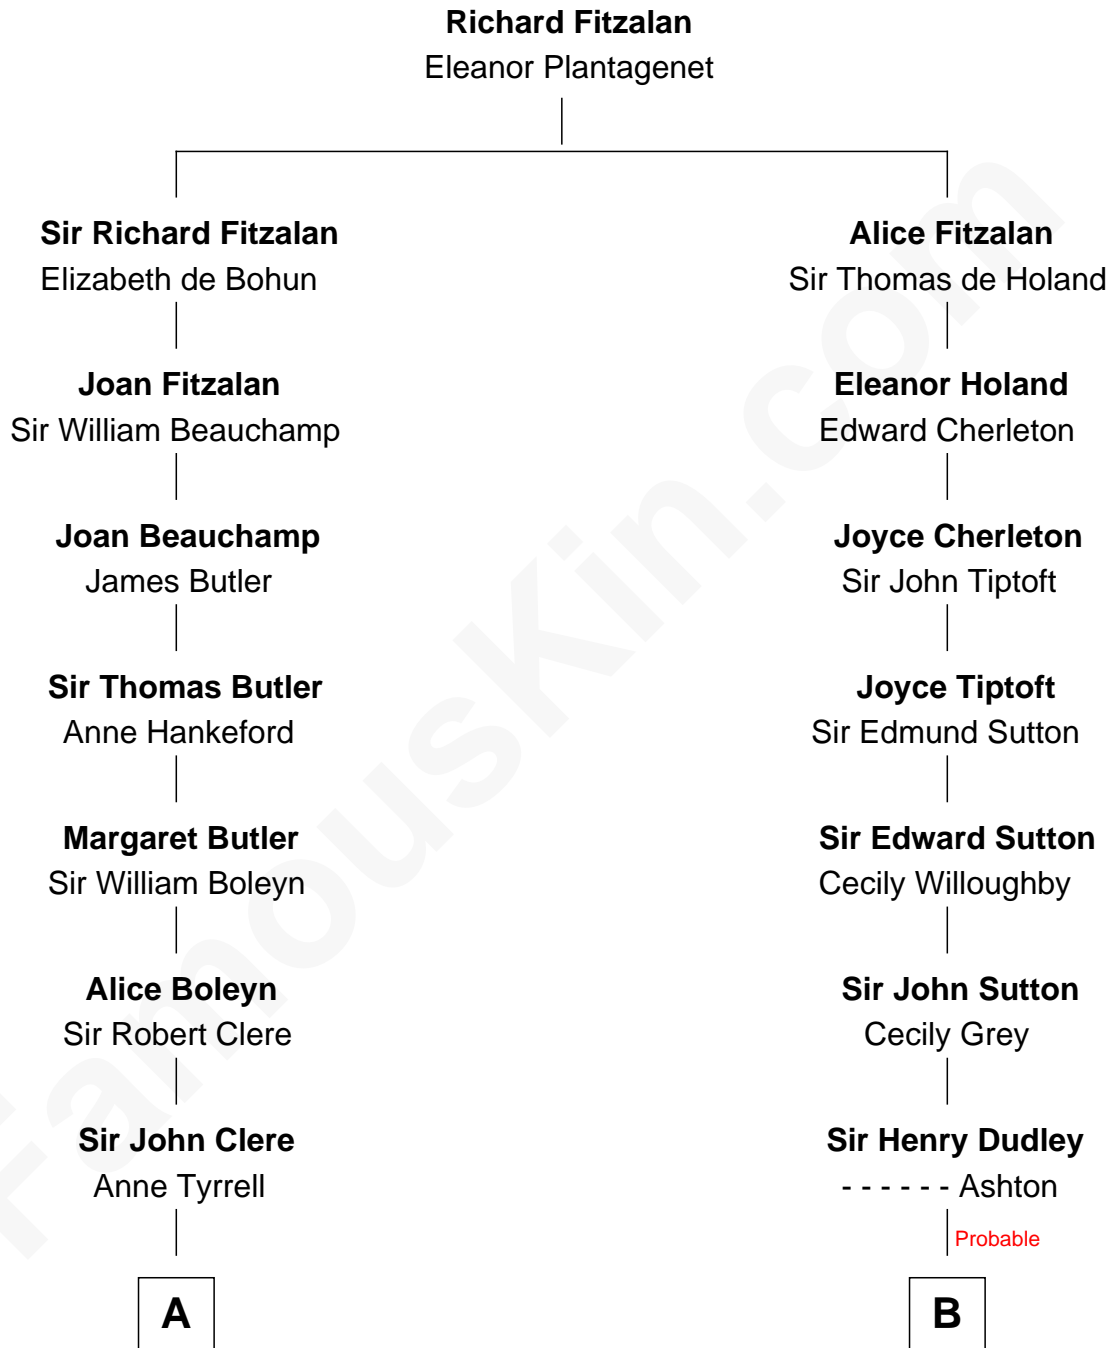

# FamousKin.com Relationship Chart of

**Treat Williams**

*TV & Movie Actor*

18th cousin 3 times removed of

**Tennessee Williams**

*Author of A Streetcar Named Desire*

**C**

**Rufus M. Gillette**

Abigail Payne

**Mary Abigail Gillette**

George Willey Andrew

**Treat Payne Andrew**

Eleanor Barnum

**Marian Andrew**

Richard Norman Williams

**Treat Williams**