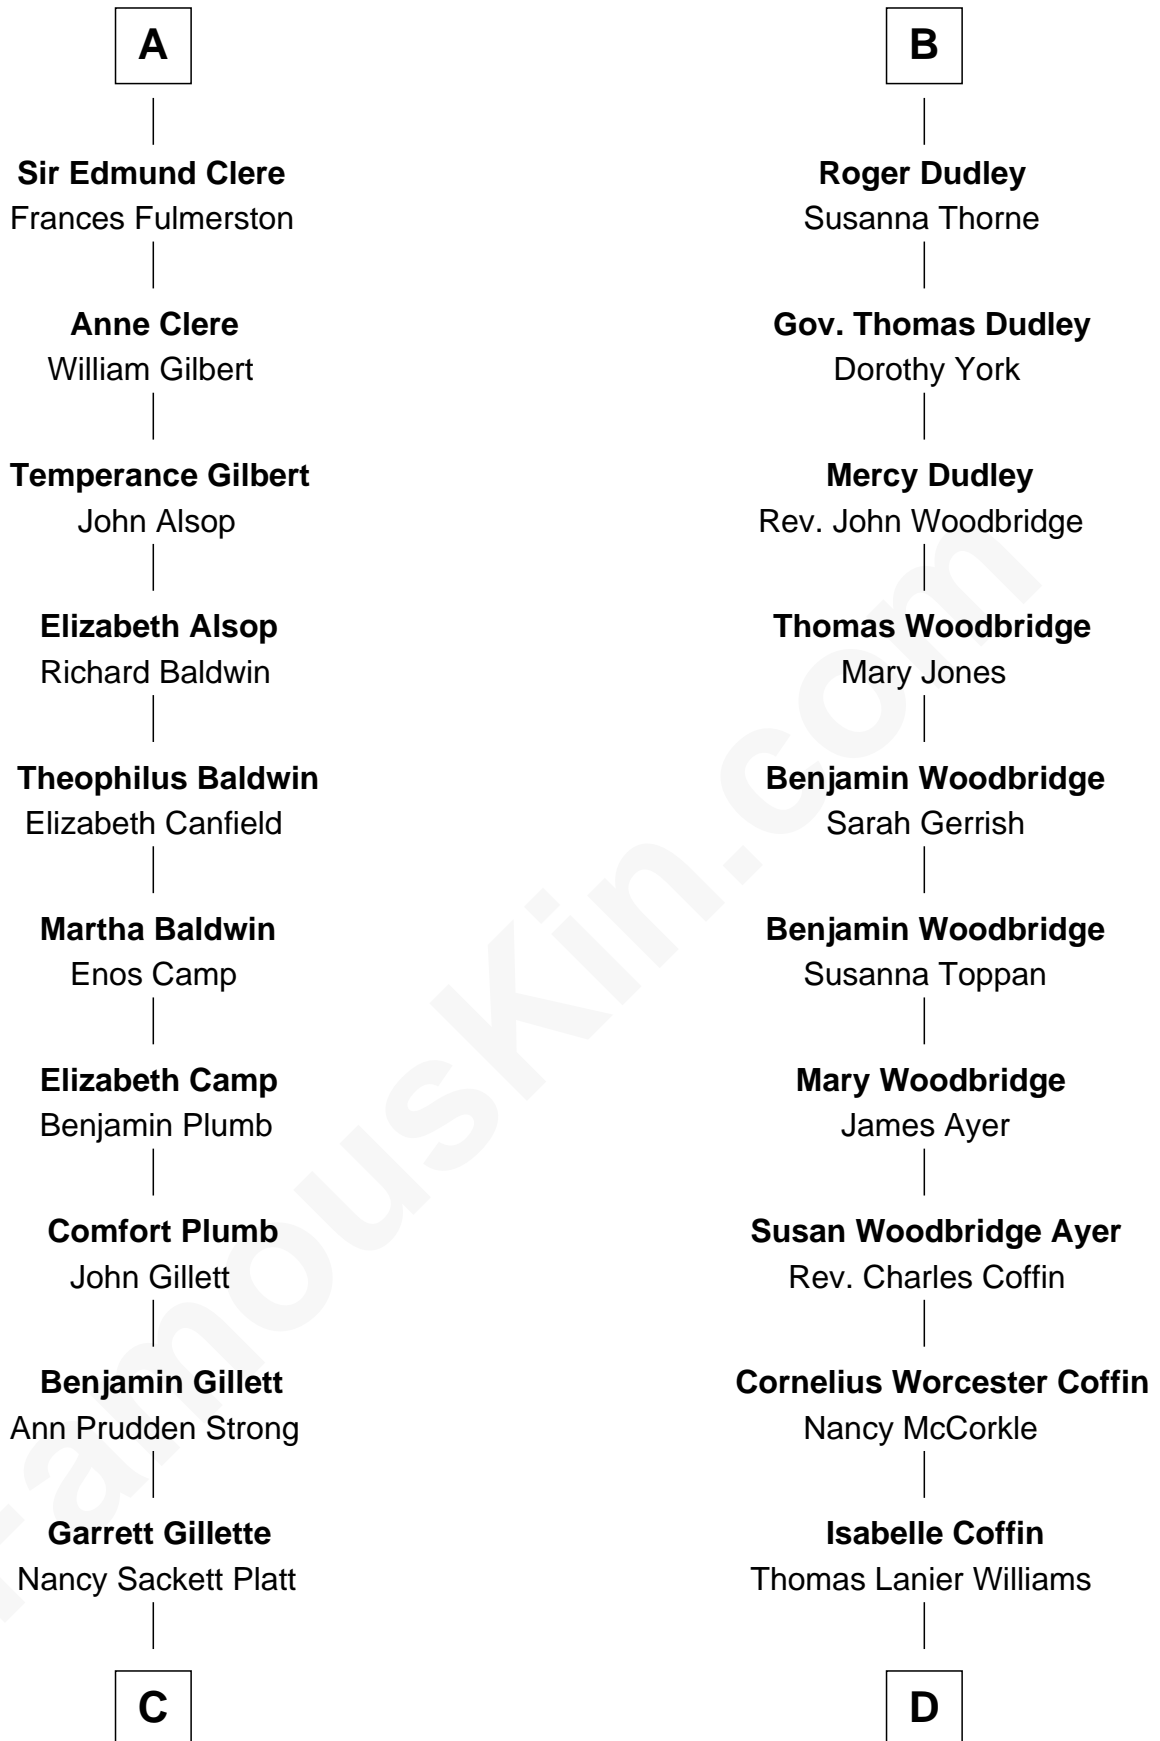

# FamousKin.com Relationship Chart of

**Treat Williams**

*TV & Movie Actor*

18th cousin 3 times removed of

**Tennessee Williams**

*Author of A Streetcar Named Desire*

**C**

**Rufus M. Gillette**

Abigail Payne

**Mary Abigail Gillette**

George Willey Andrew

**Treat Payne Andrew**

Eleanor Barnum

**Marian Andrew**

Richard Norman Williams

**Treat Williams**

*TV & Movie Actor*

**D**

**Cornelius Coffin Williams**

Edwina Dakin

**Tennessee Williams**

*Author of A Streetcar Named Desire*