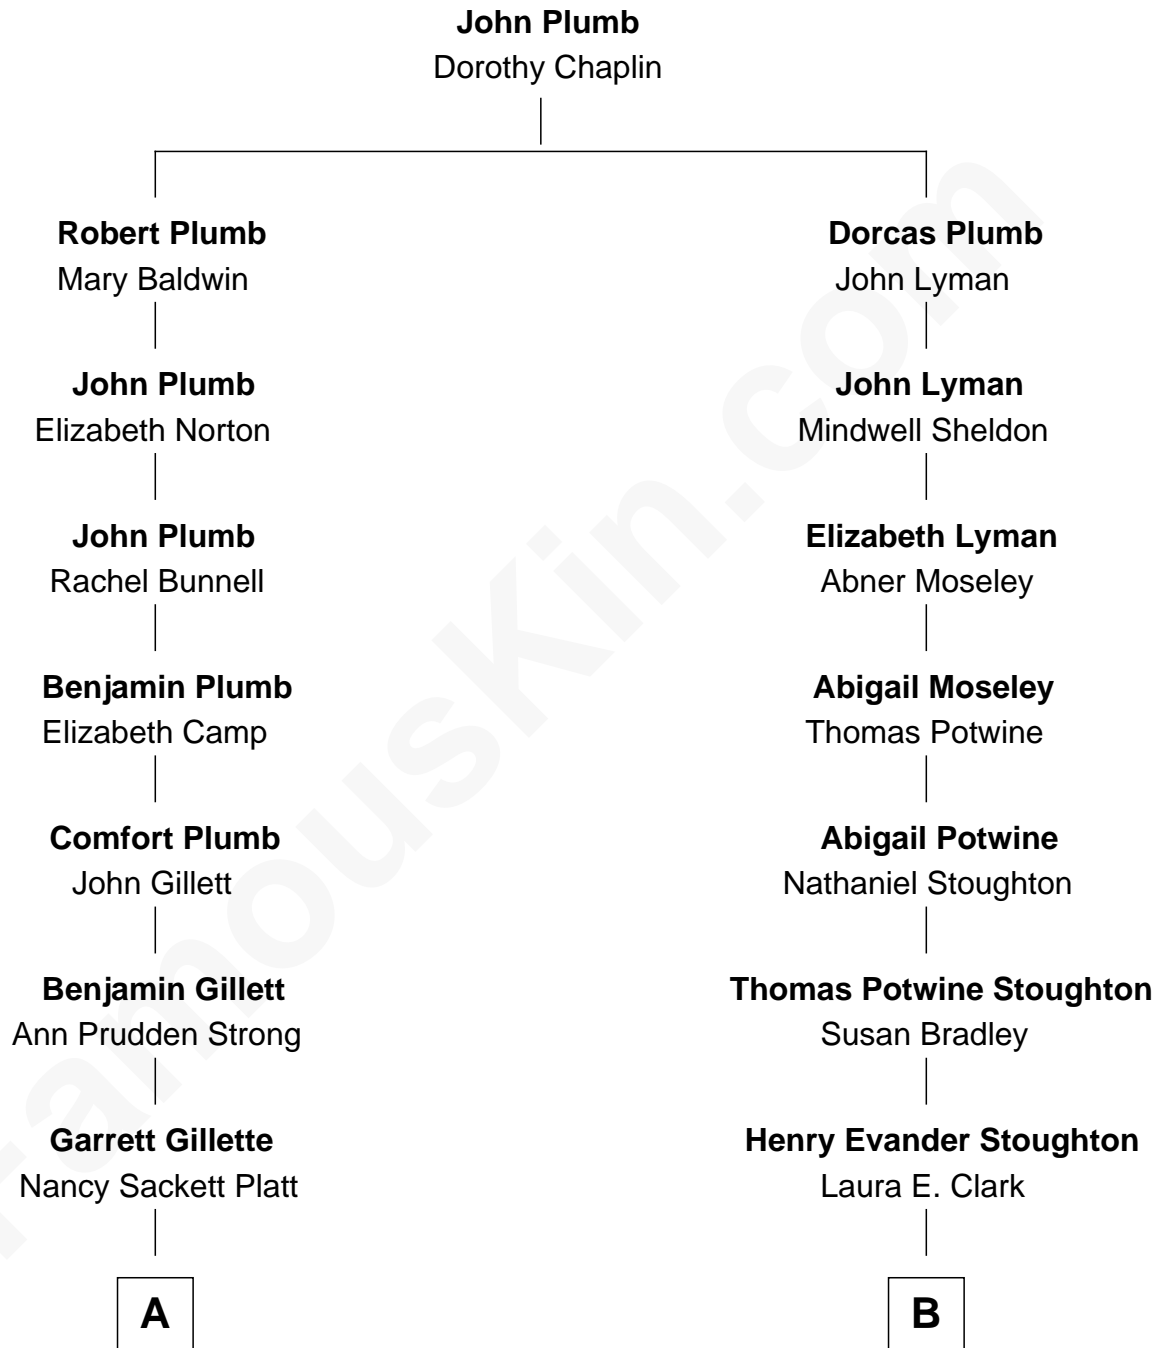

FamousKin.com Relationship Chart of

Treat Williams

TV & Movie Actor

9th cousin 2 times removed of

Dr. Benjamin Spock

American Pediatrician and Author on Child Care

A

Rufus M. Gillette

Abigail Payne

Mary Abigail Gillette

George Willey Andrew

Treat Payne Andrew

Eleanor Barnum

Marian Andrew

Richard Norman Williams

Treat Williams