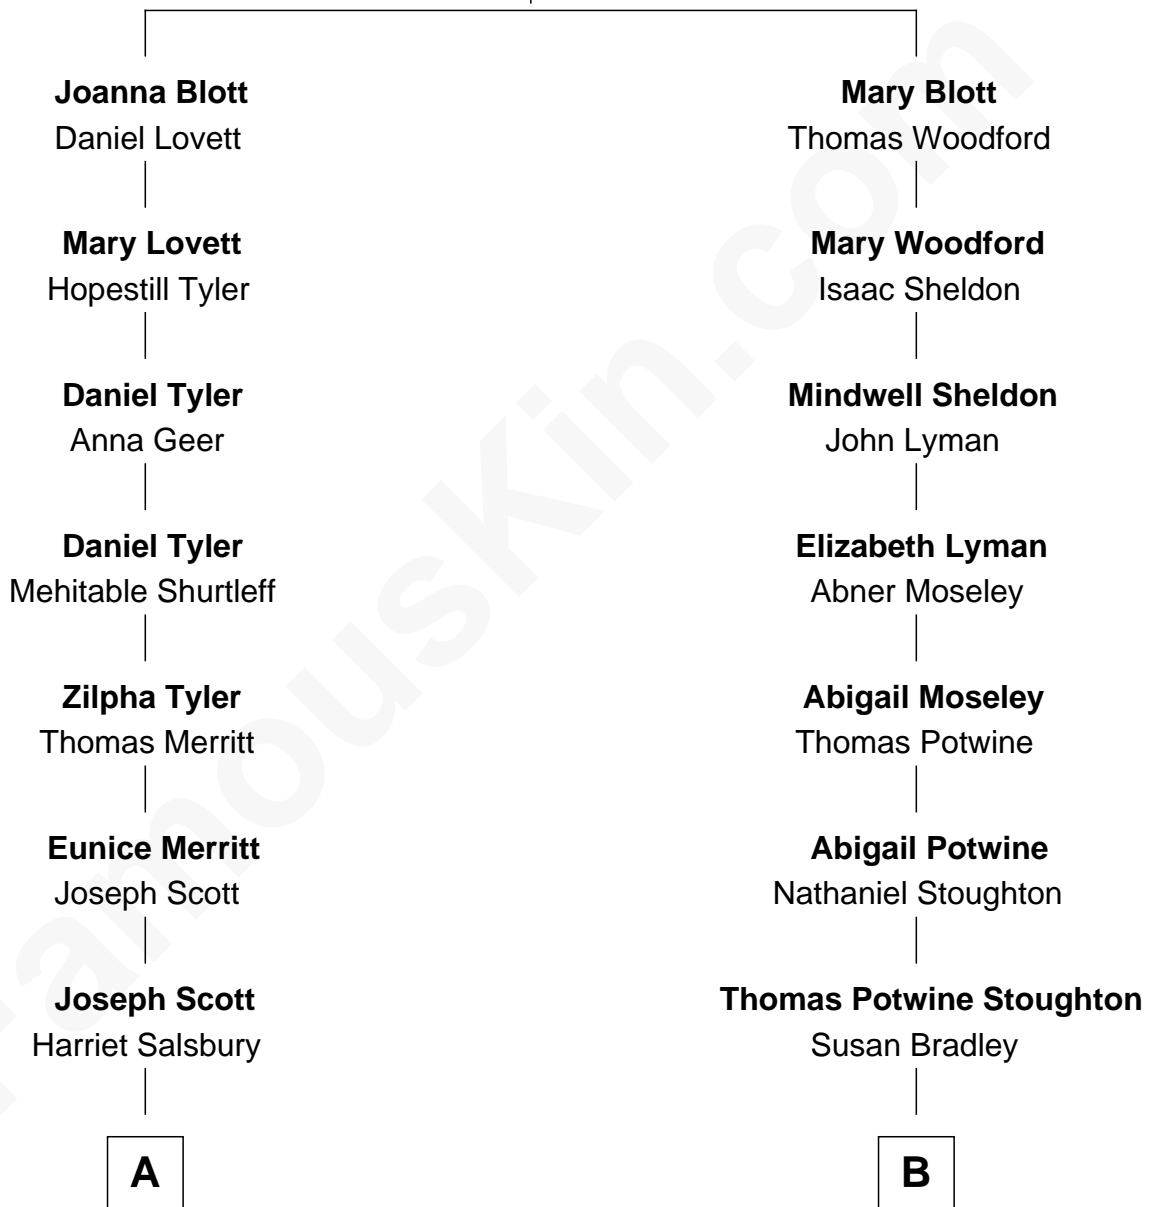

FamousKin.com Relationship Chart of

Treat Williams

TV & Movie Actor

10th cousin 1 time removed of

Dr. Benjamin Spock

American Pediatrician and Author on Child Care

Robert Blott
Susanna Selbee

A

Harriett Louisa Scott
George Sydney Andrew

George Willey Andrew
Mary Abigail Gillette

Treat Payne Andrew
Eleanor Barnum

Marian Andrew
Richard Norman Williams

Treat Williams
TV & Movie Actor

B

Henry Evander Stoughton
Laura E. Clark