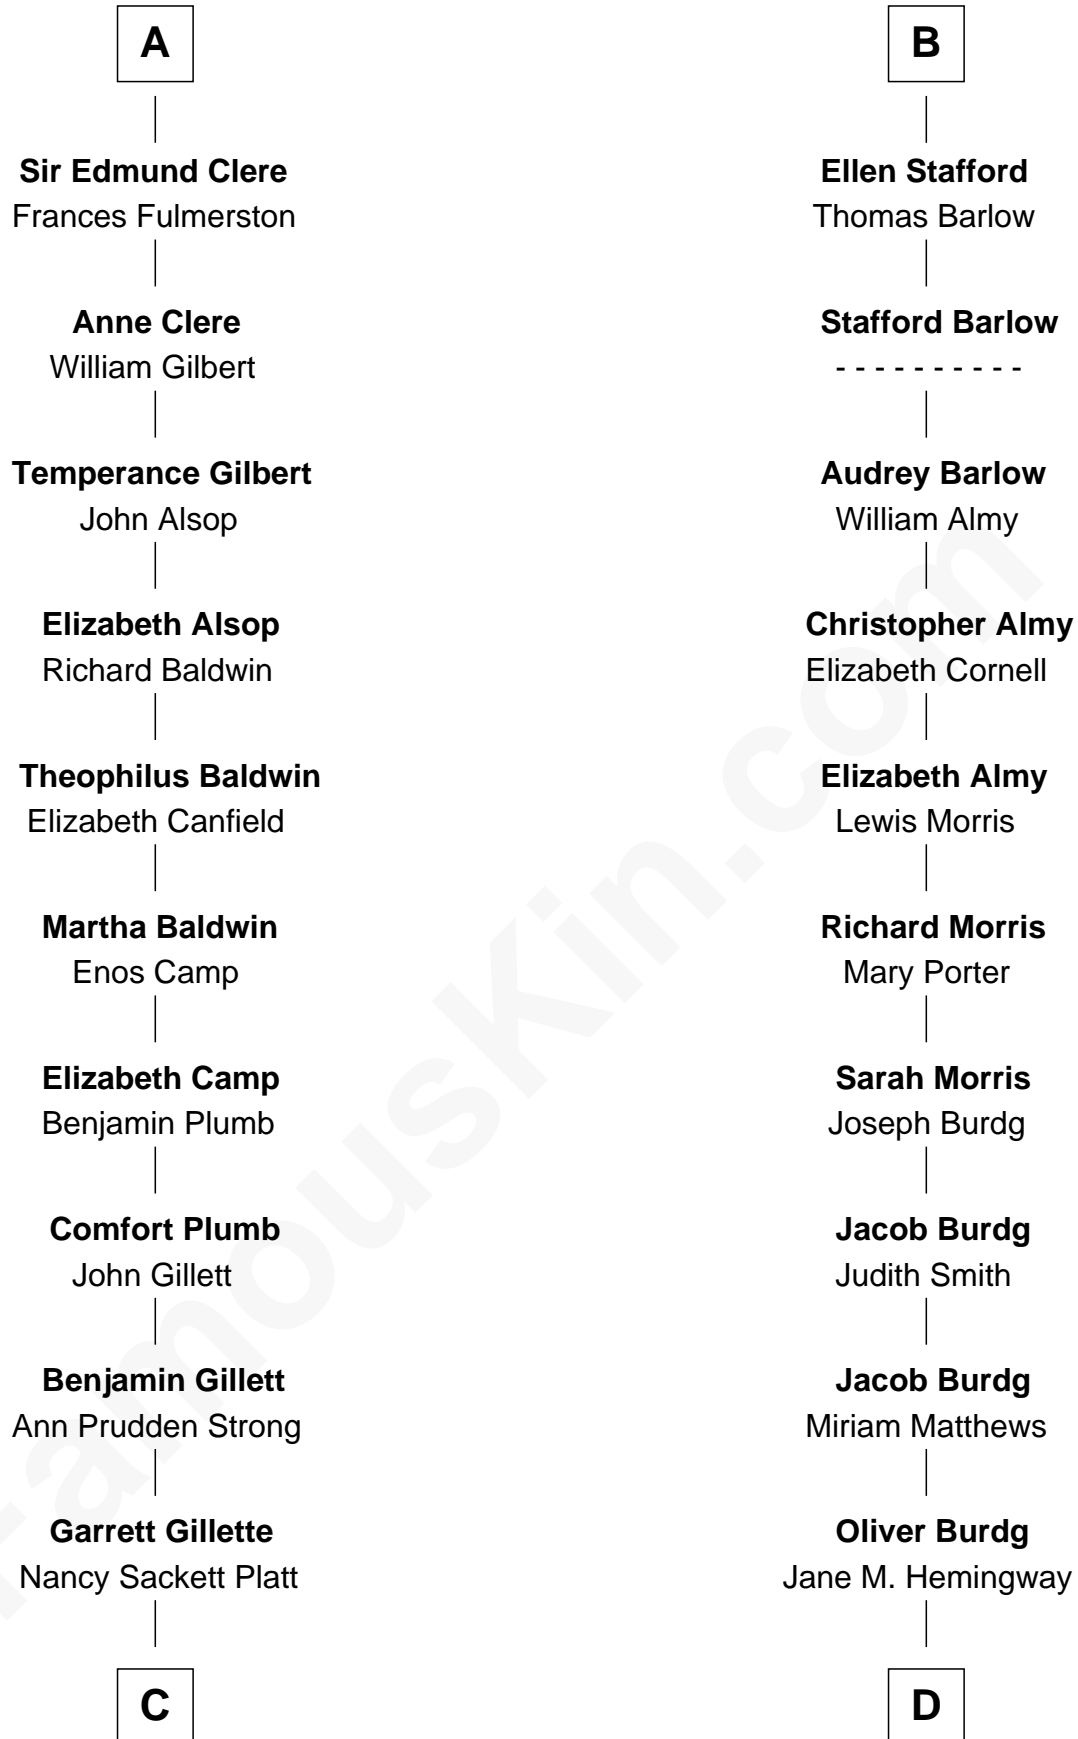

**Isabel de la Pole**  
Thomas Morley

**Sir Humphrey Stafford**  
Elizabeth Burdet

**Elizabeth Morley**  
Sir John Arundell

**Sir Humphrey Stafford**  
Eleanor Aylesbury

**Anne Arundell**  
Sir James Tyrrell

**Humphrey Stafford**  
Katherine Fray

**Sir Thomas Tyrrell**  
Margaret Willoughby

**Sir Humphrey Stafford**  
Margaret Fogge

**Anne Tyrrell**  
Sir John Clere

**Sir Humphrey Stafford**  
Margaret Tame

**A**

**B**

**C**

**Rufus M. Gillette**

Abigail Payne

**Mary Abigail Gillette**

George Willey Andrew

**Treat Payne Andrew**

Eleanor Barnum

**Marian Andrew**

Richard Norman Williams

**Treat Williams**

*TV & Movie Actor*

**D**

**Almira Park Burdg**

Franklin Milhous

**Hannah Milhous**