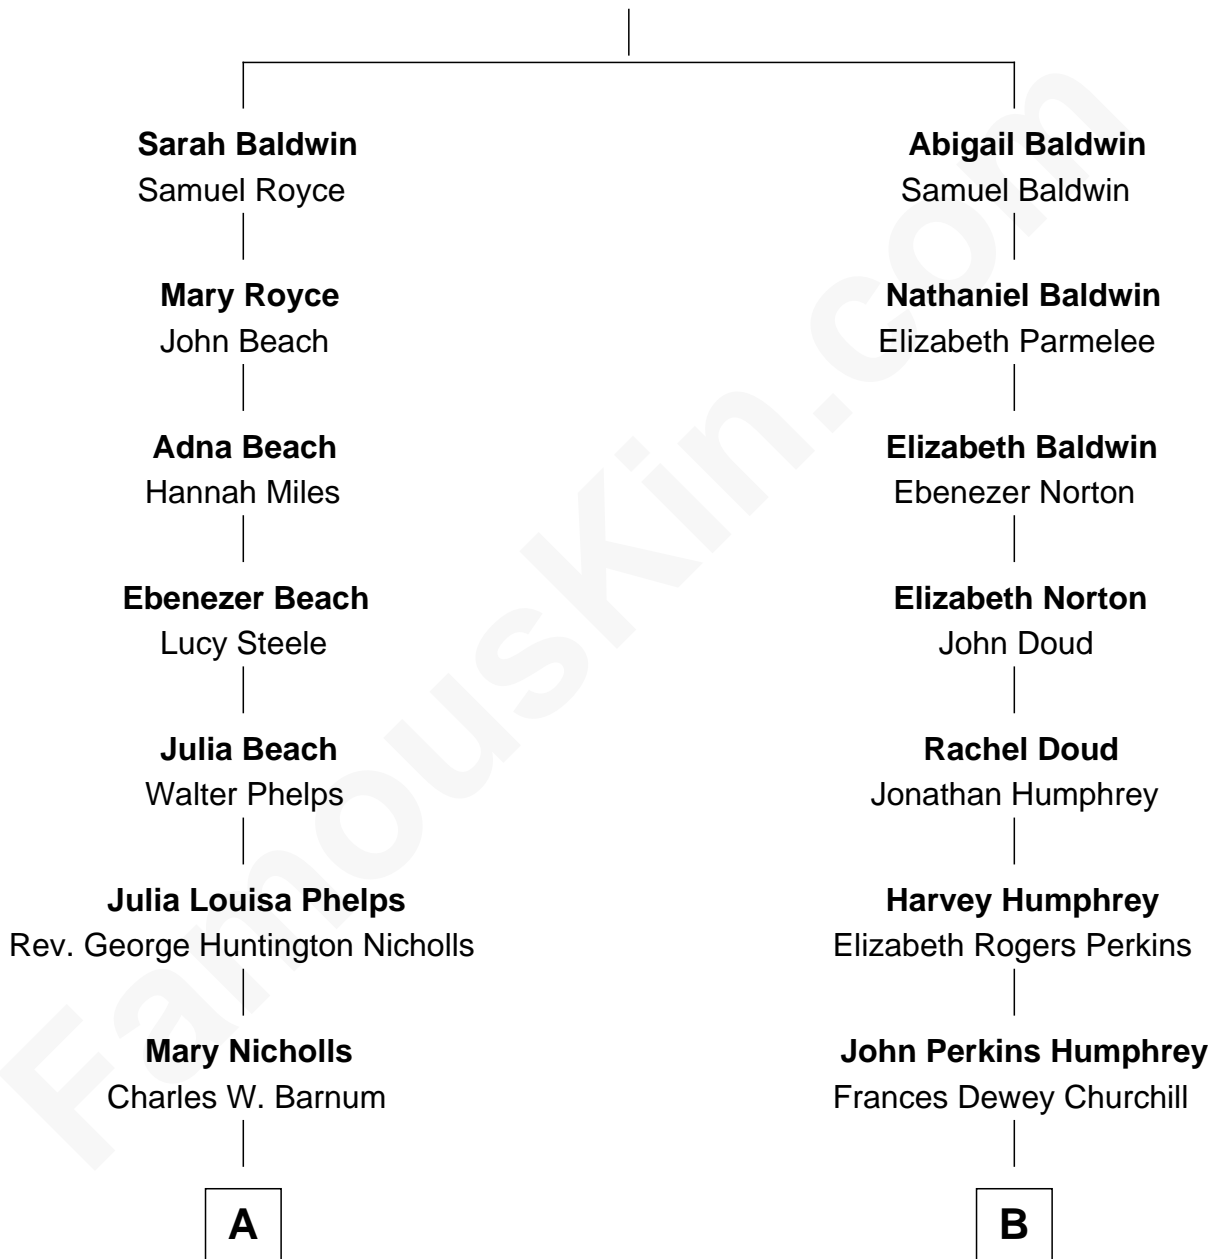

# FamousKin.com Relationship Chart of

**Treat Williams**

*TV & Movie Actor*

8th cousin 2 times removed of

**Humphrey Bogart**

*Movie Actor*

**John Baldwin**

Mary Bruen

FamousKin.com