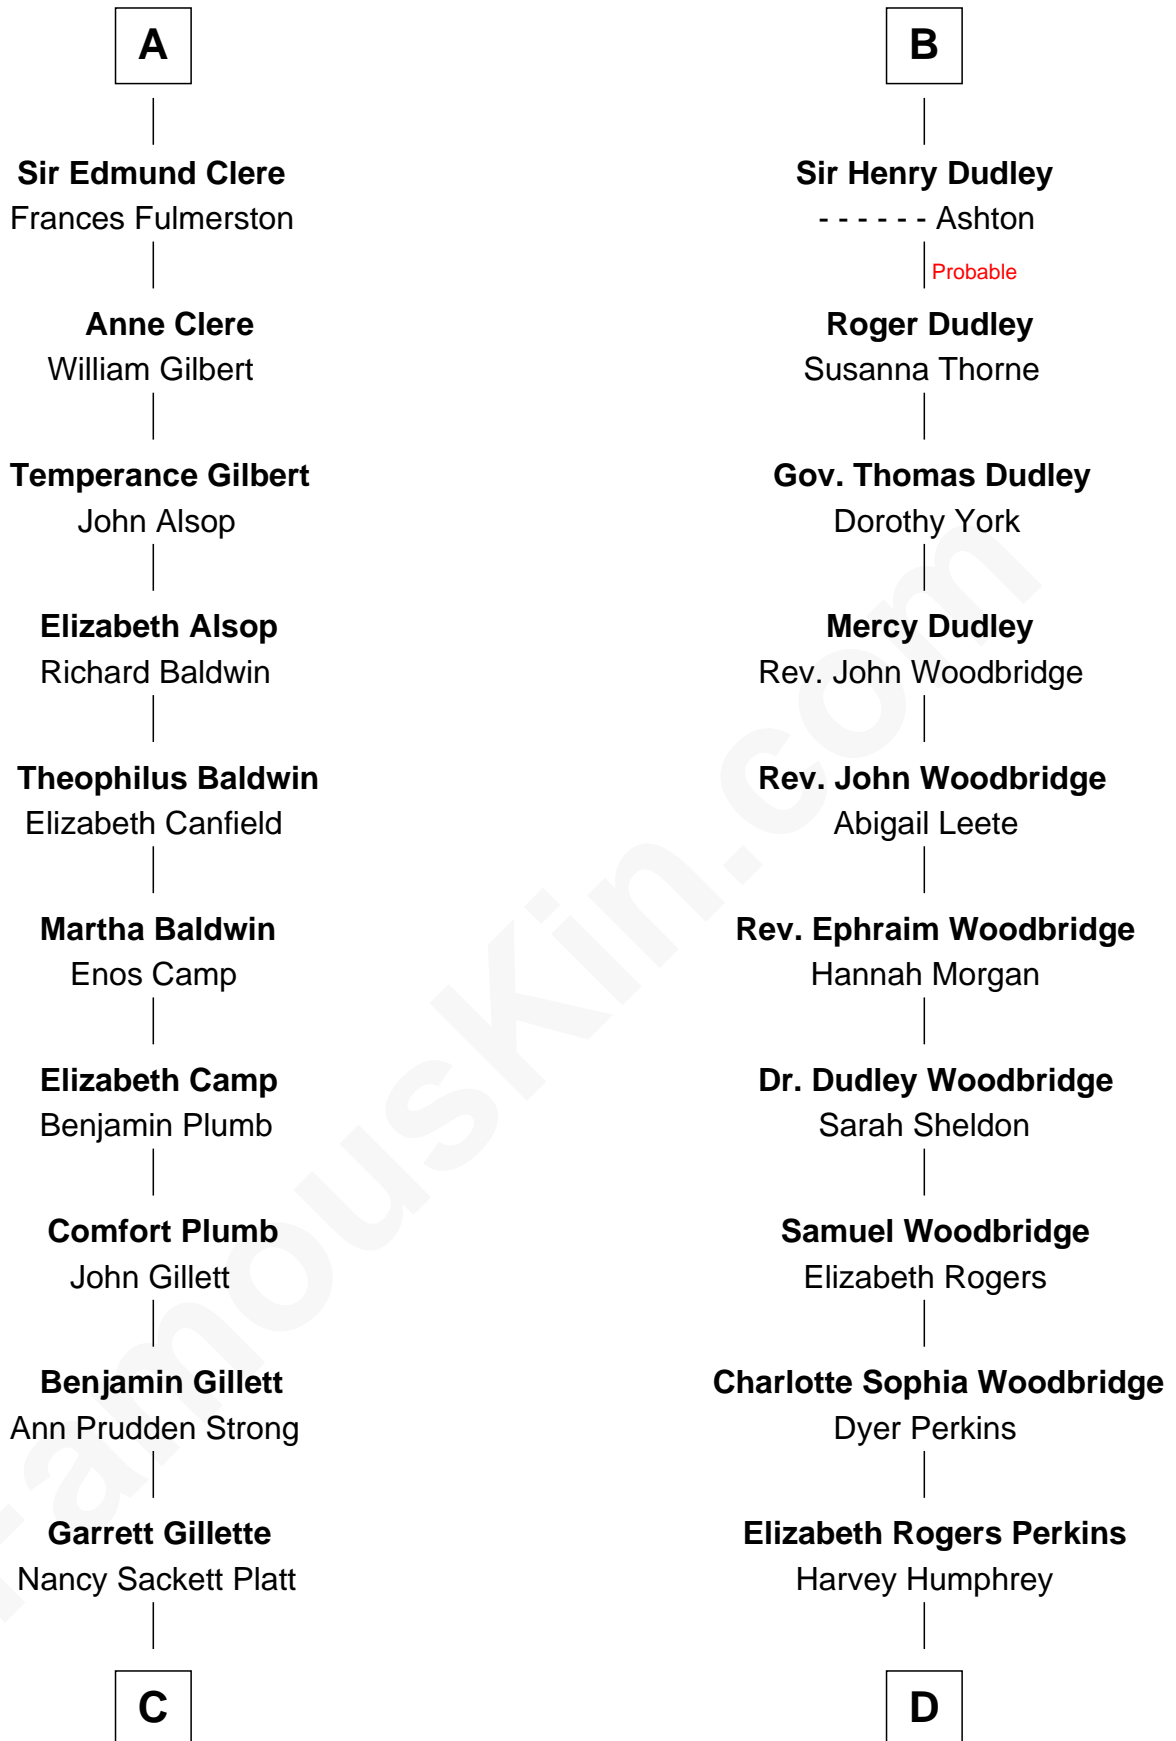

# FamousKin.com Relationship Chart of

**Treat Williams**

*TV & Movie Actor*

19th cousin 2 times removed of

**Humphrey Bogart**

*Movie Actor*

**Sir William de Ros**  
Margery de Badlesmere

**C**

**Rufus M. Gillette**

Abigail Payne

**Mary Abigail Gillette**

George Willey Andrew

**Treat Payne Andrew**

Eleanor Barnum

**Marian Andrew**

Richard Norman Williams