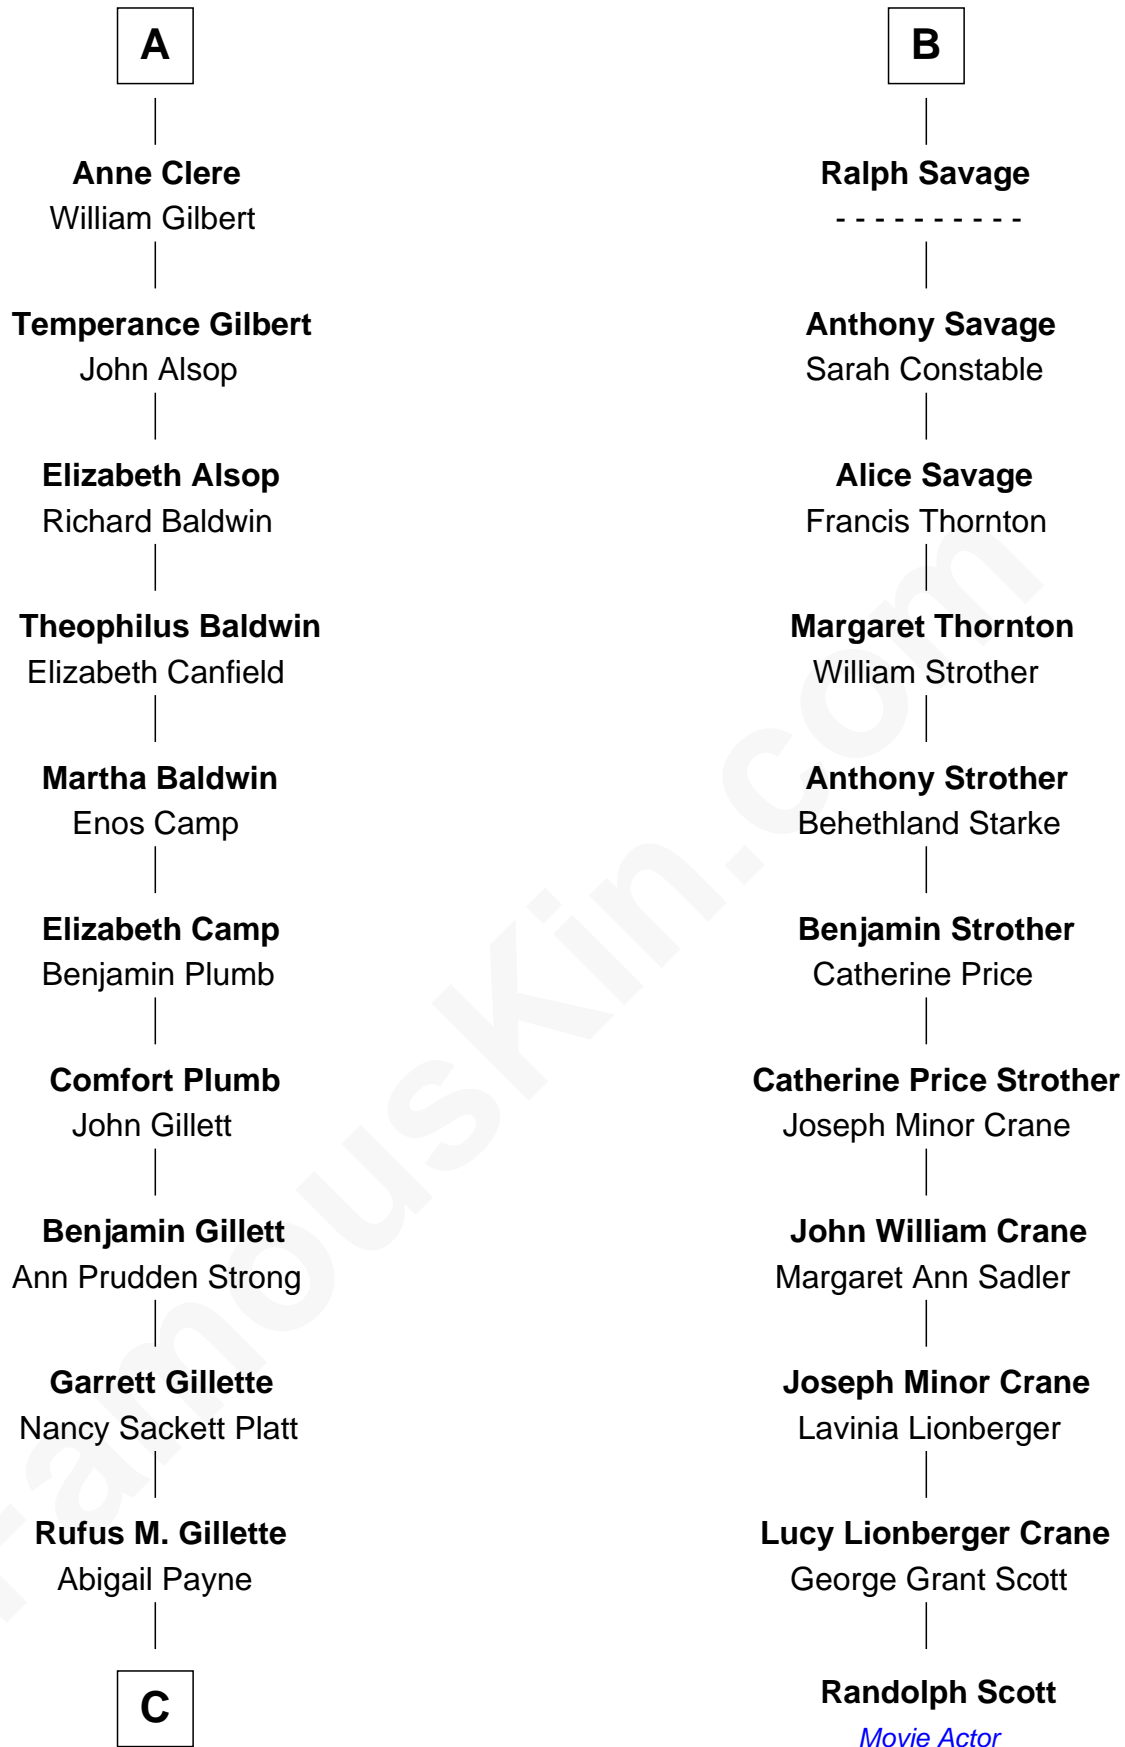

# FamousKin.com Relationship Chart of

**Treat Williams**

*TV & Movie Actor*

17th cousin 3 times removed of

**Randolph Scott**

*Movie Actor*

**Sir Richard Fitzalan**

Elizabeth de Bohun

**Joan Fitzalan**  
Sir William Beauchamp

**Joan Beauchamp**  
James Butler

**Sir Thomas Butler**  
Anne Hankeford

**Margaret Butler**  
Sir William Boleyn

**Alice Boleyn**  
Sir Robert Clere

**Sir John Clere**  
Anne Tyrrell

**Sir Edmund Clere**  
Frances Fulmerston

**A**

**Elizabeth Fitzalan**  
Sir Robert Goushill

**Joan Goushill**  
Sir Thomas Stanley

**Katherine Stanley**  
Sir John Savage

**Sir Christopher Savage**  
Anne Stanley

**Sir Christopher Savage**  
Anne Lygon

**Francis Savage**  
Anne Sheldon

**Walter Savage**  
Elizabeth Hall

**B**

**C**

—  
**Mary Abigail Gillette**  
George Willey Andrew

—  
**Treat Payne Andrew**  
Eleanor Barnum