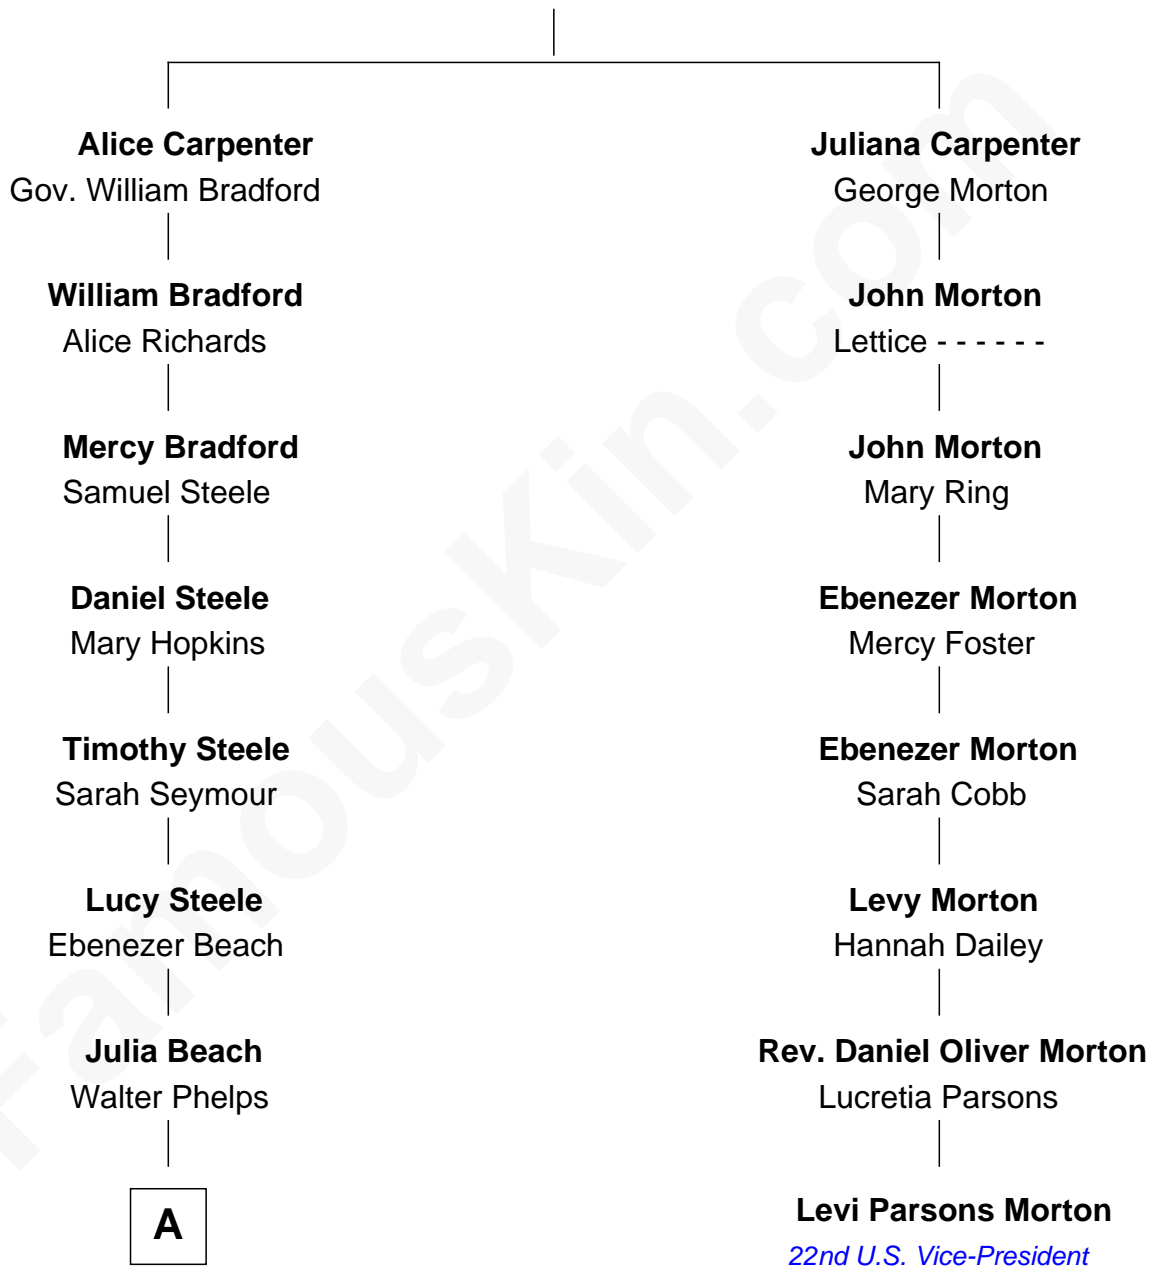

FamousKin.com Relationship Chart of

Treat Williams

TV & Movie Actor

7th cousin 5 times removed of

Levi Parsons Morton

22nd U.S. Vice-President

Alexander Carpenter

A

—
Julia Louisa Phelps
Rev. George Huntington Nicholls

—
Mary Nicholls
Charles W. Barnum

—
Richard Nicholls Barnum
Marian Hutchison Cocks

—
Eleanor Barnum
Treat Payne Andrew

—
Marian Andrew
Richard Norman Williams