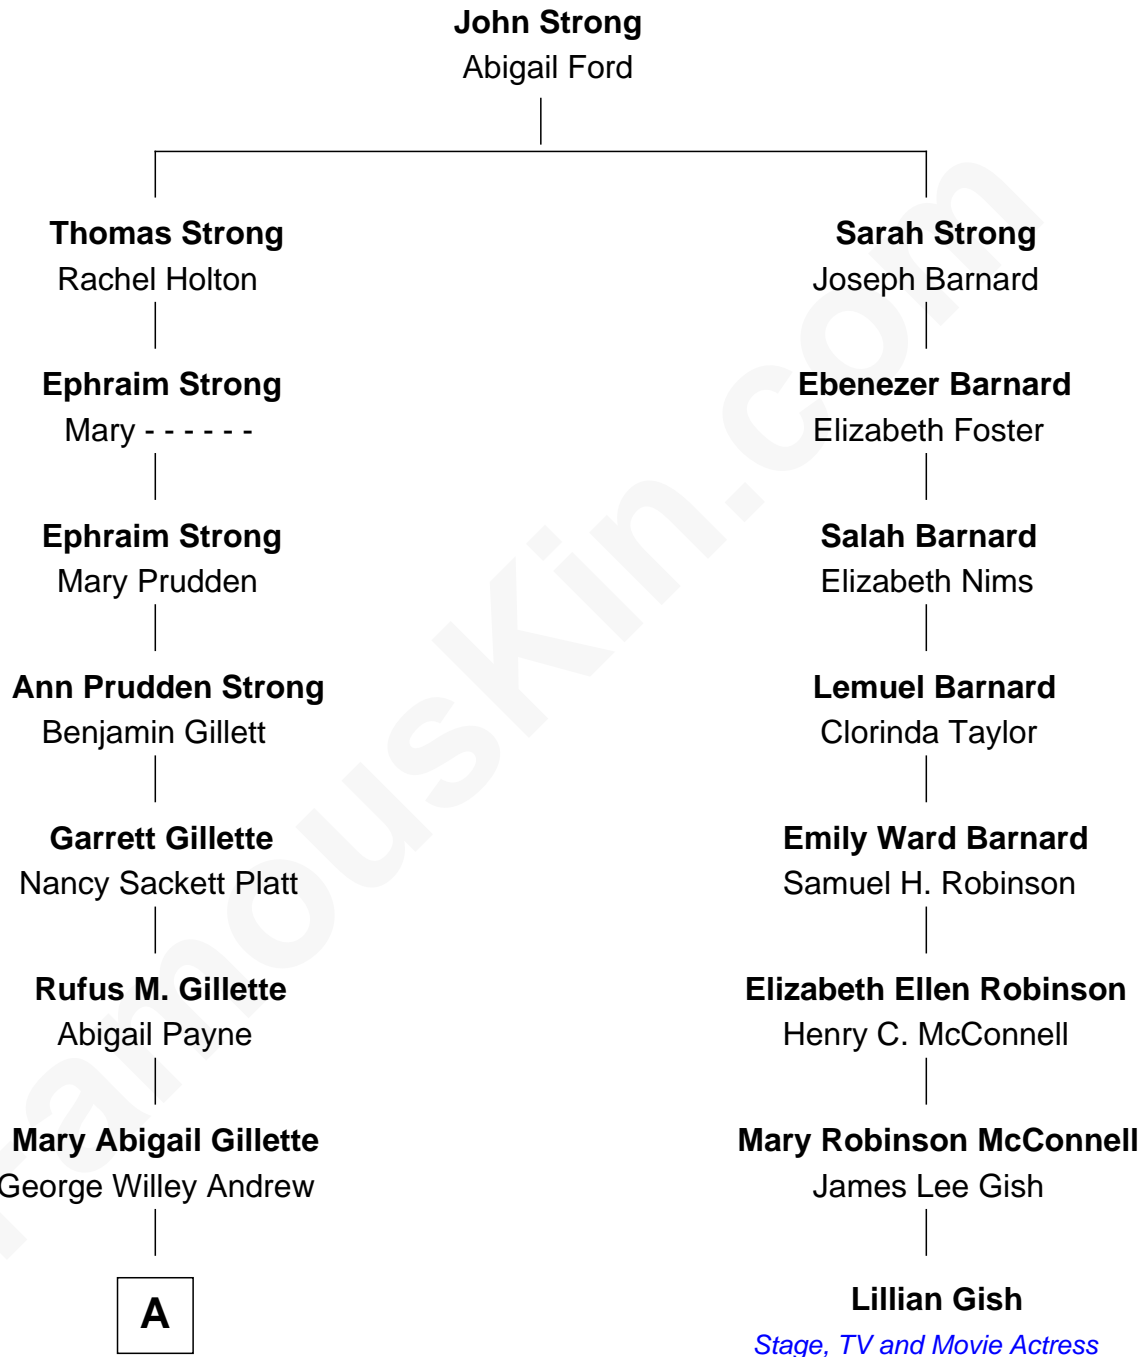

FamousKin.com Relationship Chart of

Treat Williams

TV & Movie Actor

7th cousin 2 times removed of

Lillian Gish

Stage, TV and Movie Actress

A

—
Treat Payne Andrew

Eleanor Barnum

—
Marian Andrew

Richard Norman Williams

—
Treat Williams

TV & Movie Actor

FamousKin.com