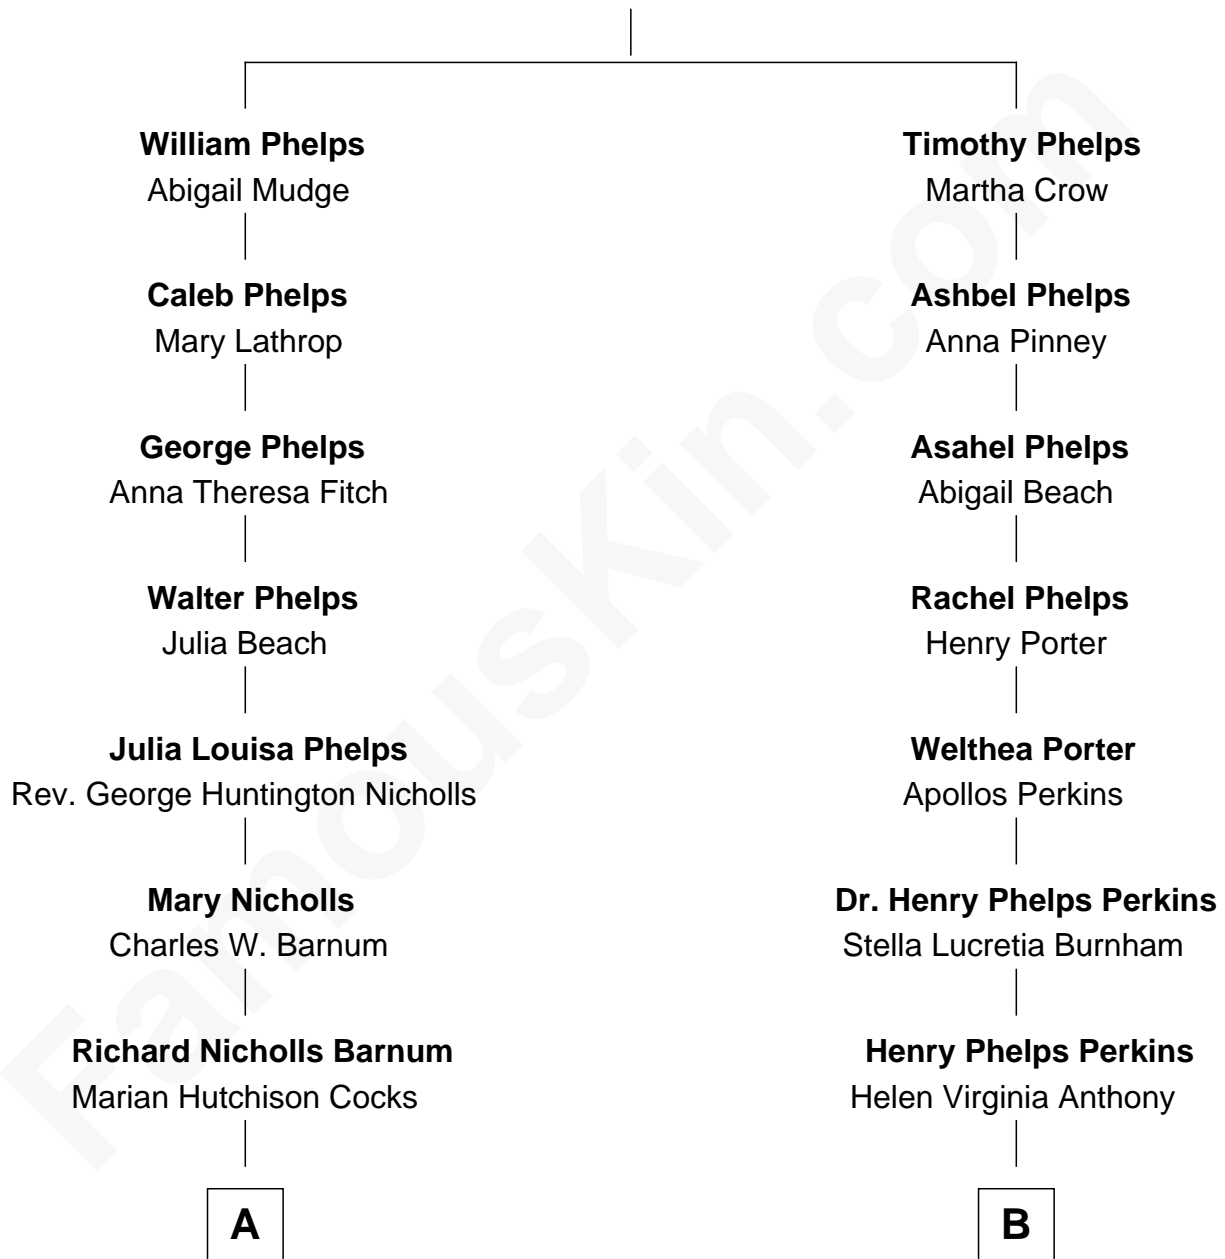

FamousKin.com Relationship Chart of

Treat Williams

TV & Movie Actor

8th cousin 1 time removed of

Anthony Perkins

Movie Actor

Timothy Phelps

Mary Griswold

FamousKin.com