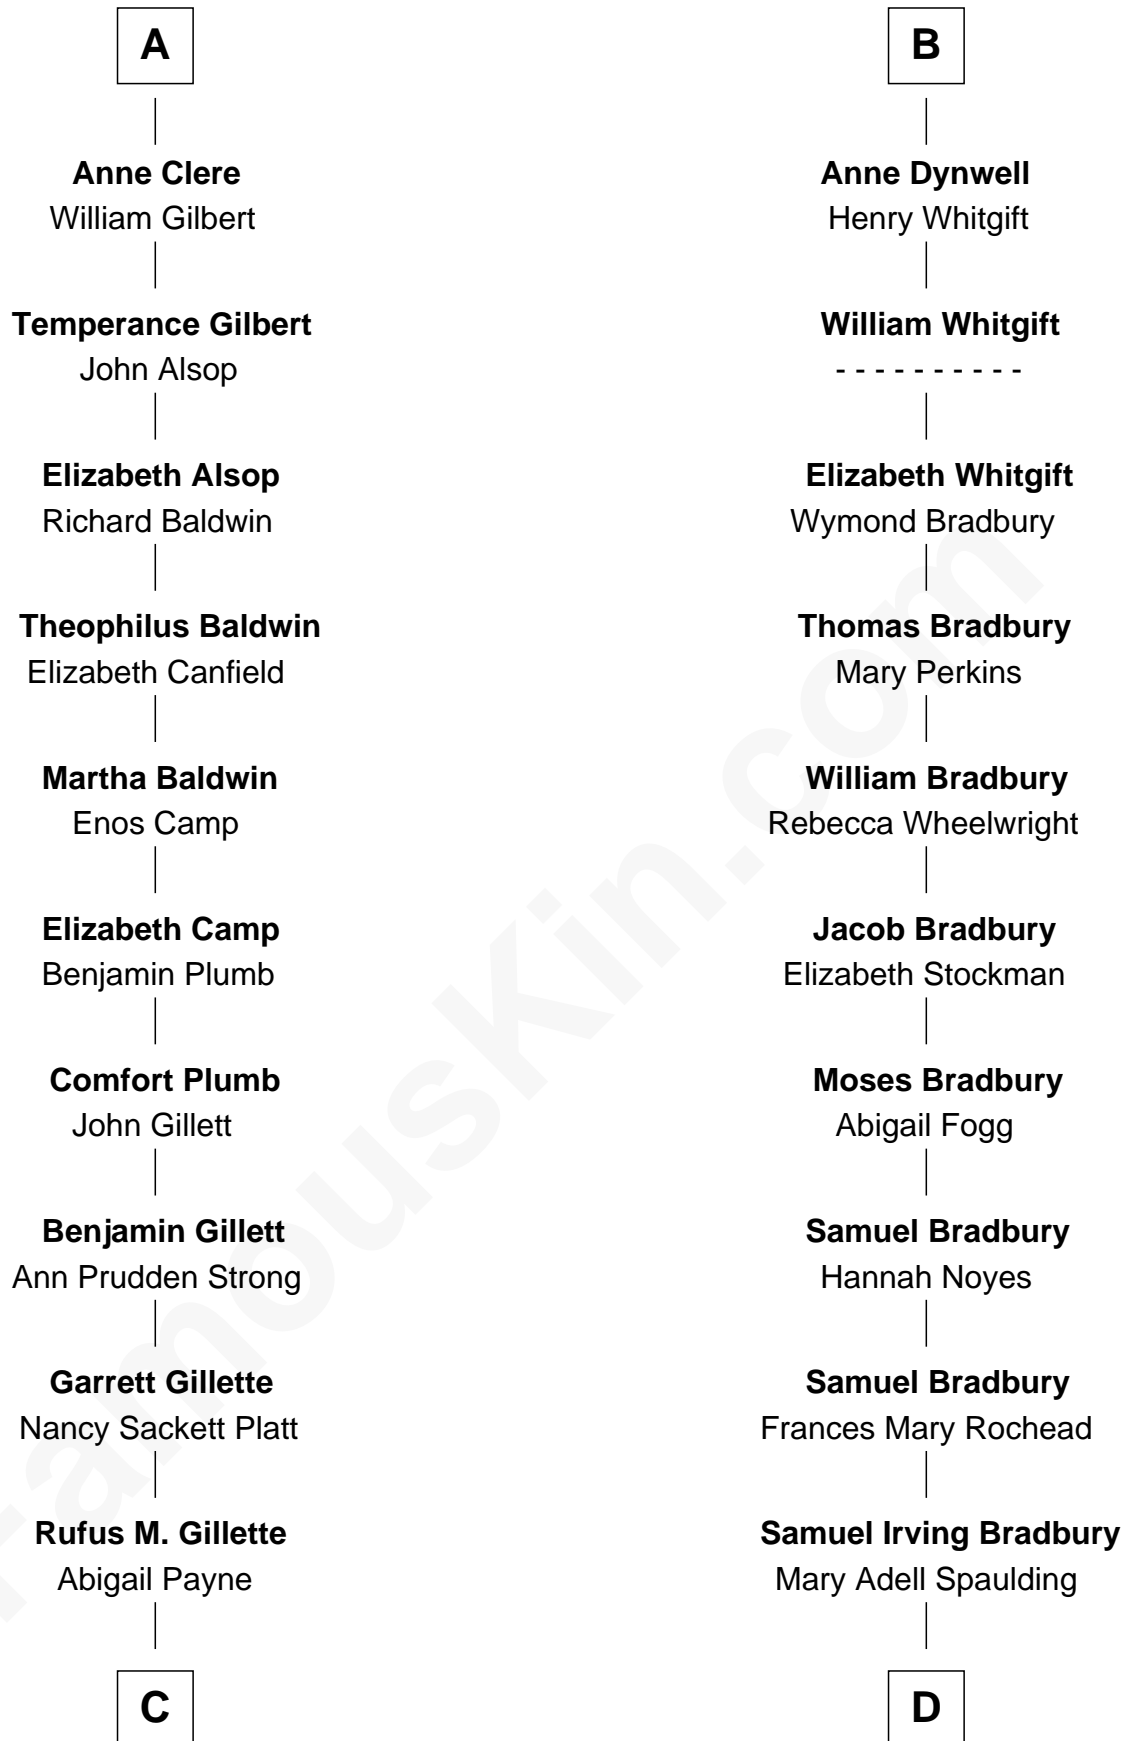

FamousKin.com Relationship Chart of

Treat Williams

TV & Movie Actor

19th cousin 1 time removed of

Ray Bradbury

Author of The Martian Chronicles

Sir Thomas de Beauchamp

Katherine de Mortimer

Sir William Beauchamp

Joan Fitzalan

Joan Beauchamp

James Butler

Sir Thomas Butler

Anne Hankeford

Margaret Butler

Sir William Boleyn

Sir Roger de Clifford

Katherine de Clifford

Sir Ralph de Greystoke

Maud de Greystoke

Eudo de Welles

Sir Lionel de Welles

Joan de Waterton

Margaret de Welles

Sir Thomas Dymoke

Jane Dymoke

John Fulnetby

Katherine Fulnetby

William Dynwell

B

Treat Williams photo by [Philipp Wüst](#) (CC BY SA 3.0 DE)