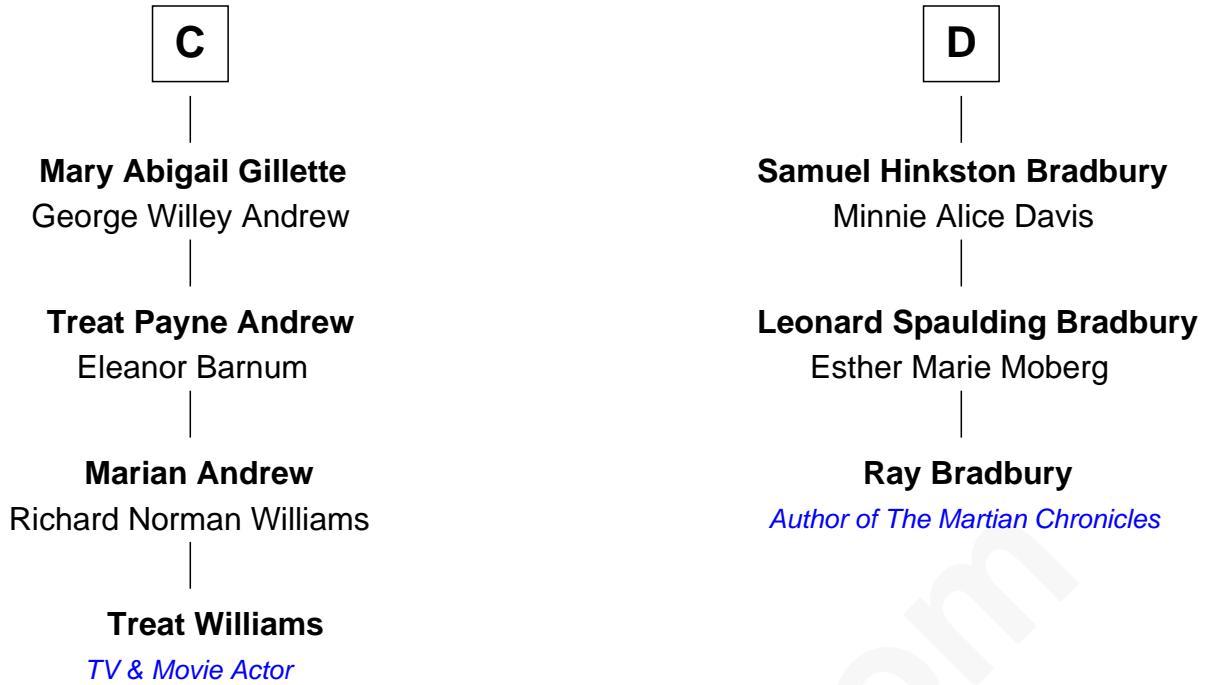

FamousKin.com Relationship Chart of

Treat Williams

TV & Movie Actor

19th cousin 1 time removed of

Ray Bradbury

Author of The Martian Chronicles

Sir Thomas de Beauchamp

Katherine de Mortimer

Sir William Beauchamp

Joan Fitzalan

Joan Beauchamp

James Butler

Sir Thomas Butler

Anne Hankeford

Margaret Butler

Sir William Boleyn

Sir Roger de Clifford

Katherine de Clifford

Sir Ralph de Greystoke

Maud de Greystoke

Eudo de Welles

Sir Lionel de Welles

Joan de Waterton

Margaret de Welles

Sir Thomas Dymoke

Jane Dymoke

John Fulnetby

Katherine Fulnetby

William Dynwell

B

Treat Williams photo by [Philipp Wüst](#) (CC BY SA 3.0 DE)