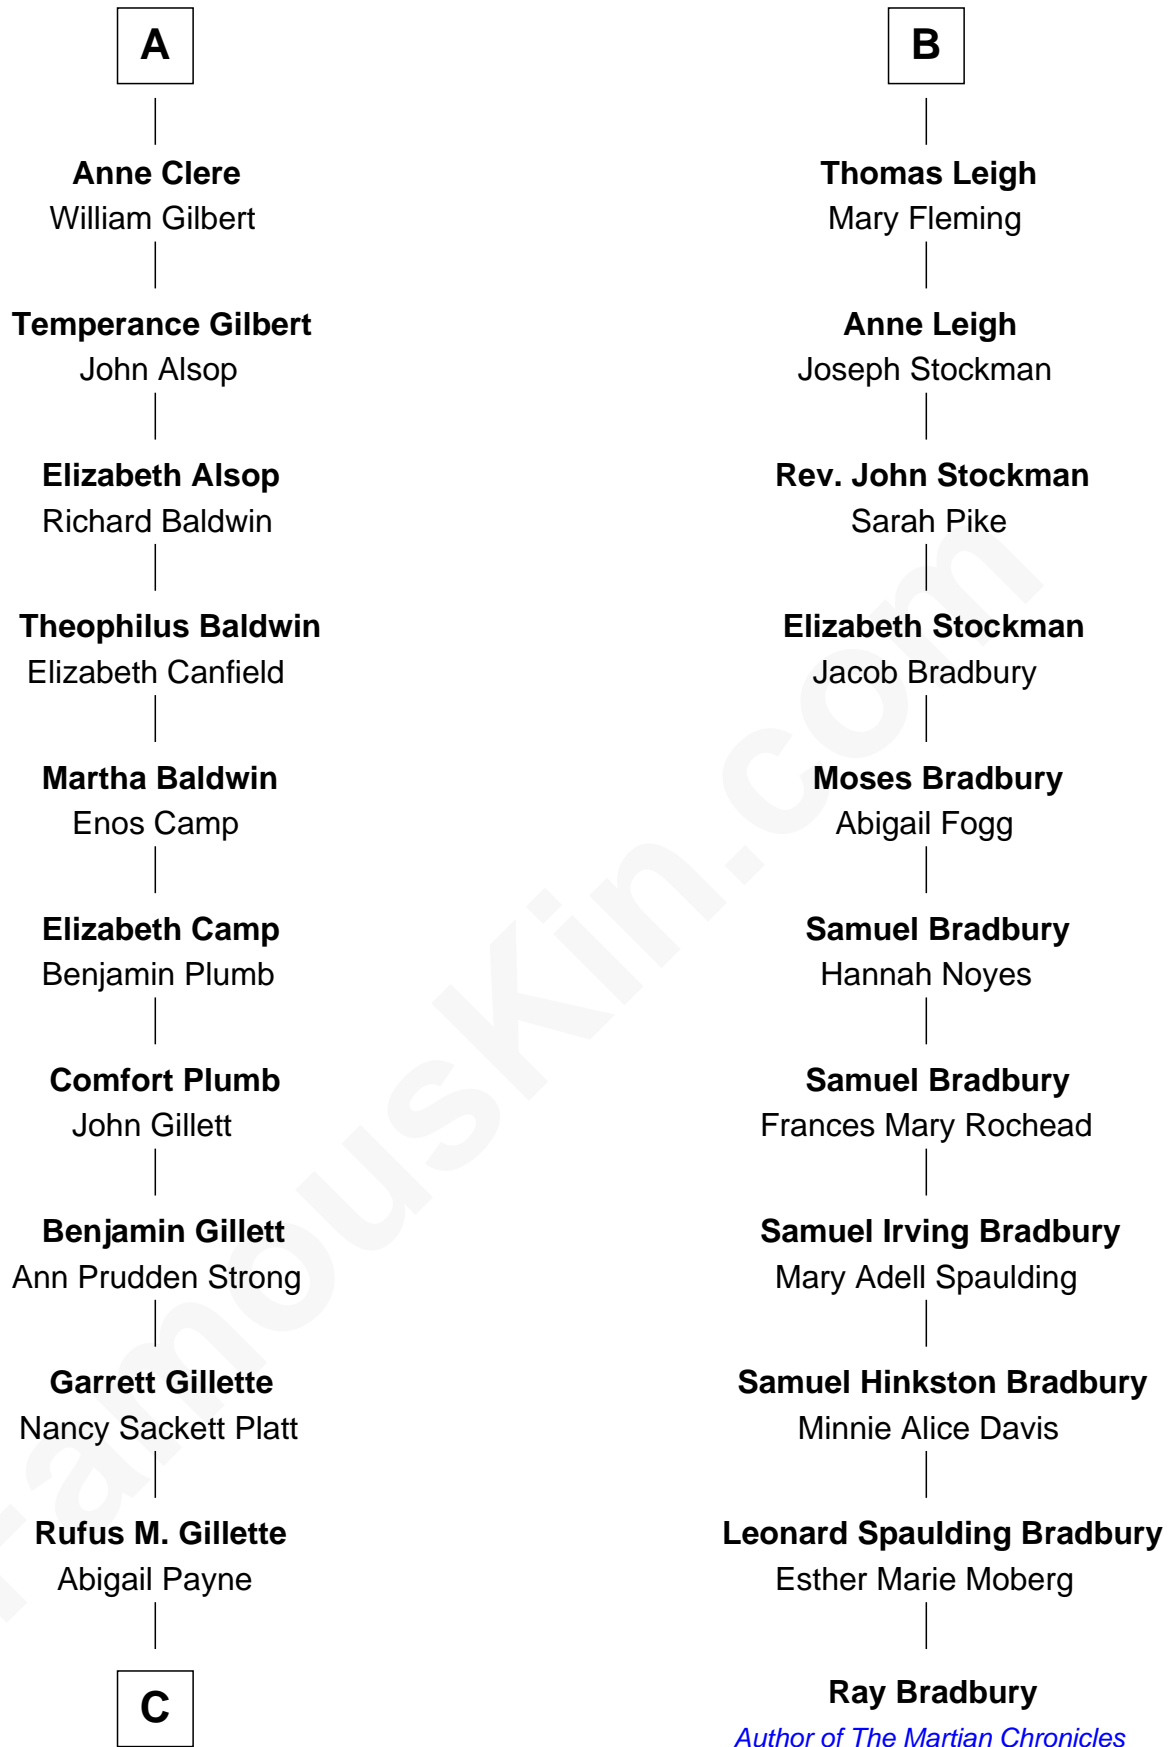

FamousKin.com Relationship Chart of

Treat Williams

TV & Movie Actor

17th cousin 3 times removed of

Ray Bradbury

Author of The Martian Chronicles

Sir Michael de la Pole

Katherine Wingfield

Michael de la Pole
Katherine de Stafford

Isabel de la Pole
Thomas Morley

Elizabeth Morley
Sir John Arundell

Anne Arundell
Sir James Tyrrell

Sir Thomas Tyrrell
Margaret Willoughby

Anne Tyrrell
Sir John Clere

Sir Edmund Clere
Frances Fulmerston

A

Anne de la Pole
Robert Thorley

Margaret Thorley
Sir Reynold West

Sir Richard West
Katherine Hungerford

Sir Thomas West
Eleanor Copley

Sir George West
Elizabeth Morton

Sir Thomas West
----- Huttoft

Elizabeth West
Sir John Leigh

B

C

—
Mary Abigail Gillette

George Willey Andrew

—
Treat Payne Andrew

Eleanor Barnum

—
Marian Andrew