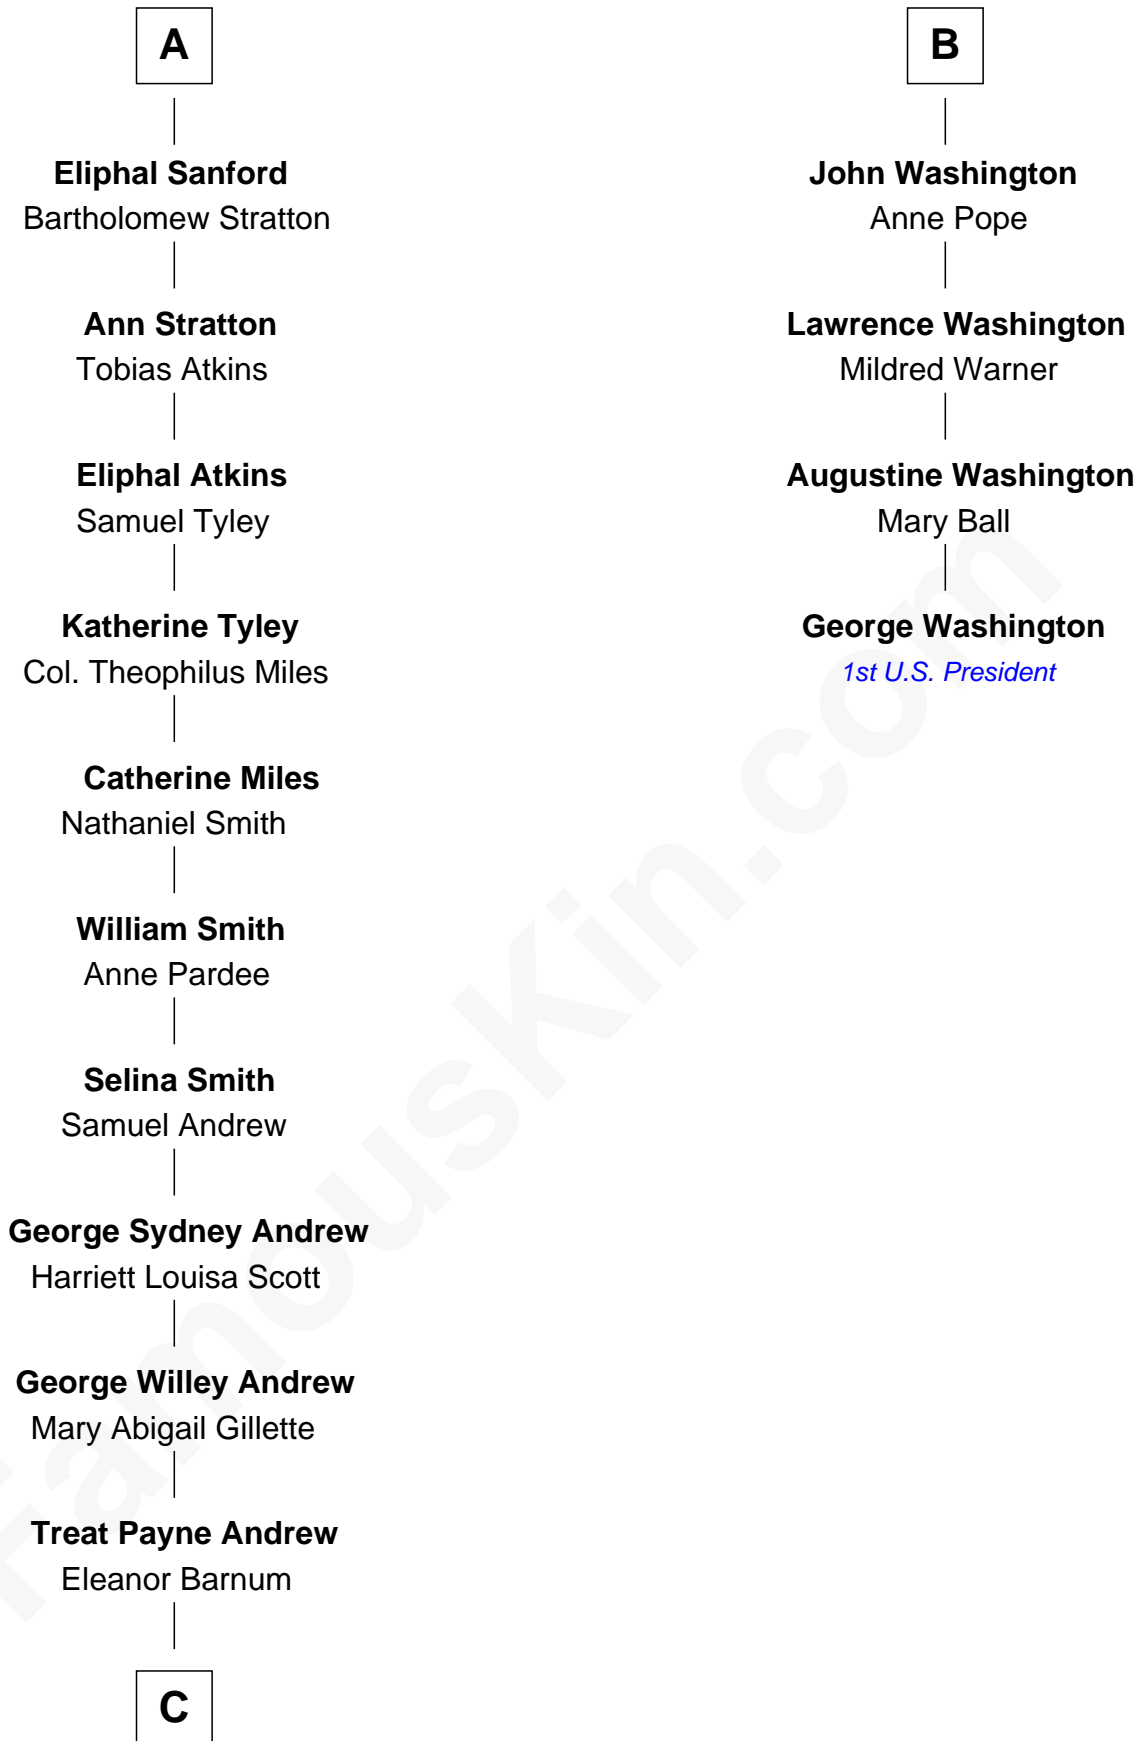

FamousKin.com Relationship Chart of

Treat Williams

TV & Movie Actor

10th cousin 8 times removed of

George Washington

1st U.S. President

Henry Spencer

Isabel Lincoln

Margaret Smith

William Spencer

Agnes Heritage

Julian Spencer

William Wilmer

Anne Wilmer

Henry Thornton

Anne Thornton

William Dickens

Ann Dickens

John Twigden

Amphyllis Twigden

Rev. Lawrence Washington

B

C

—
Marian Andrew
Richard Norman Williams