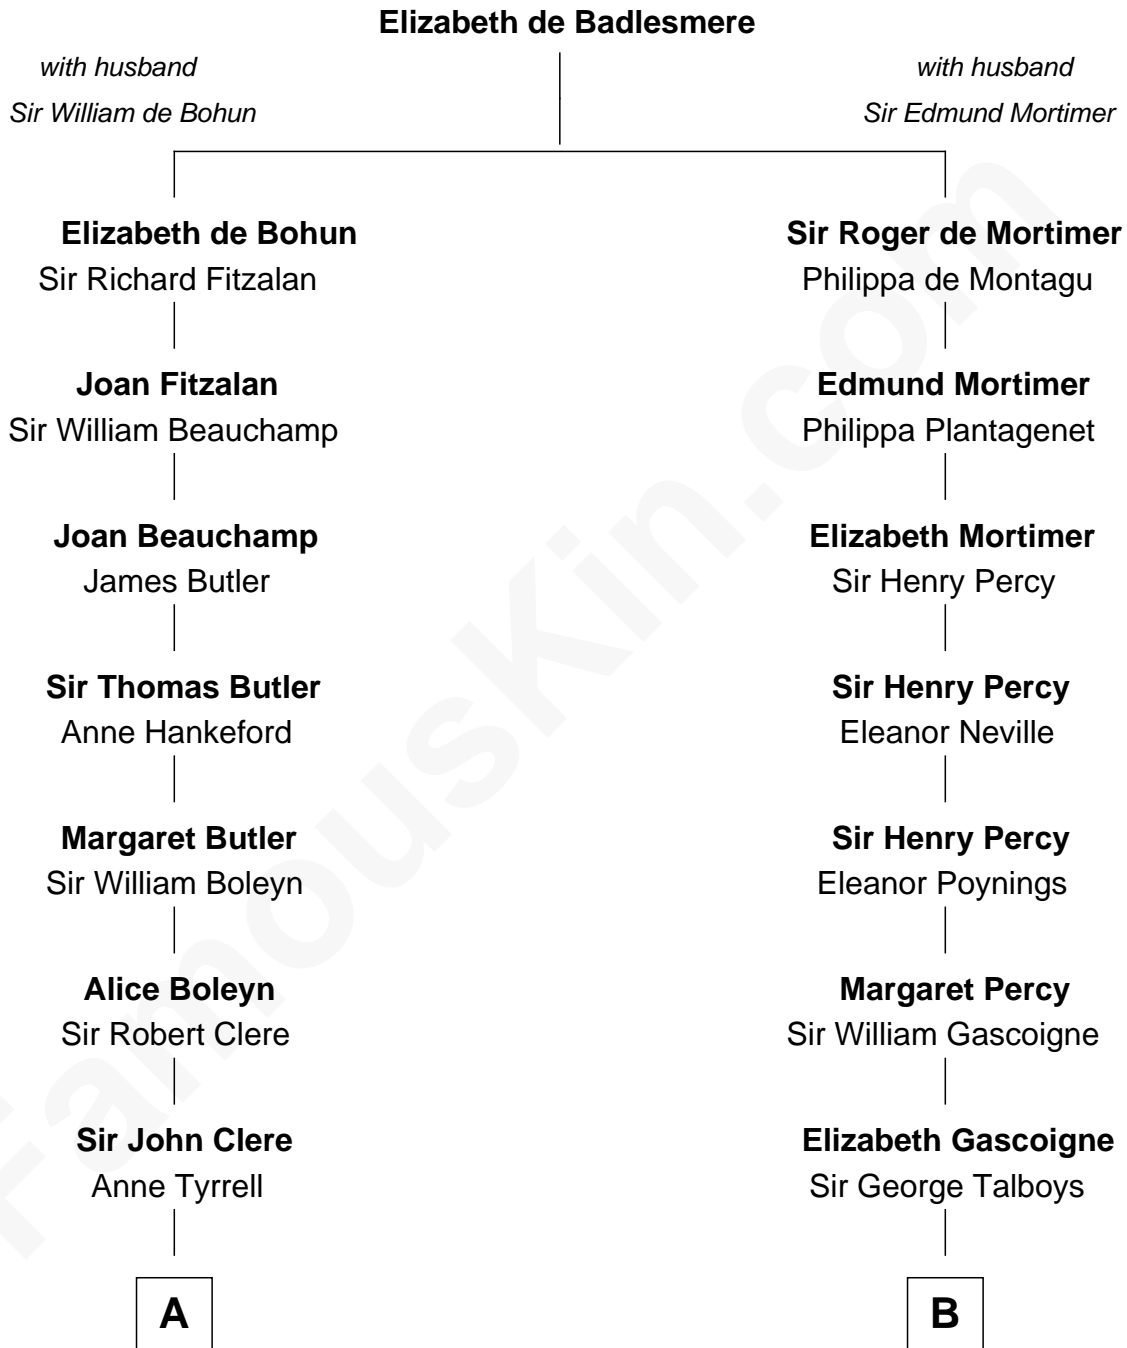

# FamousKin.com Relationship Chart of

**Treat Williams**

*TV & Movie Actor*

14th cousin 7 times removed of

**George Washington**

*1st U.S. President*

**C**

—  
**Rufus M. Gillette**

Abigail Payne

—  
**Mary Abigail Gillette**

George Willey Andrew

—  
**Treat Payne Andrew**

Eleanor Barnum

—  
**Marian Andrew**

Richard Norman Williams

—  
**Treat Williams**