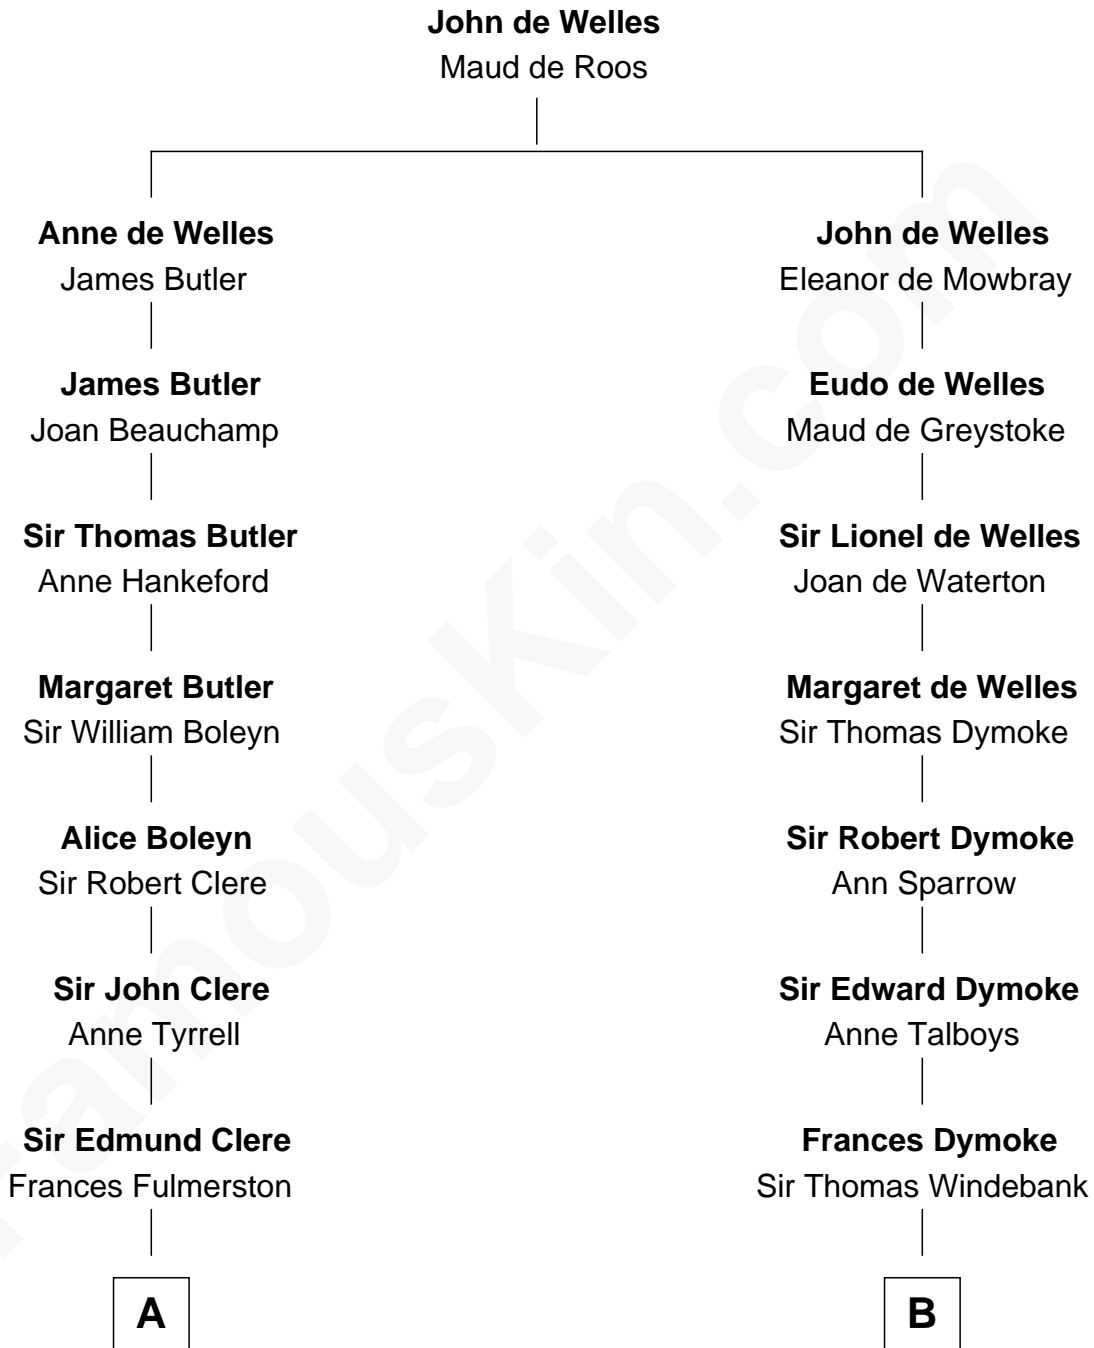

FamousKin.com Relationship Chart of

Treat Williams

TV & Movie Actor

12th cousin 8 times removed of

George Washington

1st U.S. President

C

—
Mary Abigail Gillette
George Willey Andrew

—
Treat Payne Andrew
Eleanor Barnum

—
Marian Andrew
Richard Norman Williams

—
Treat Williams
TV & Movie Actor

FamousKin.com