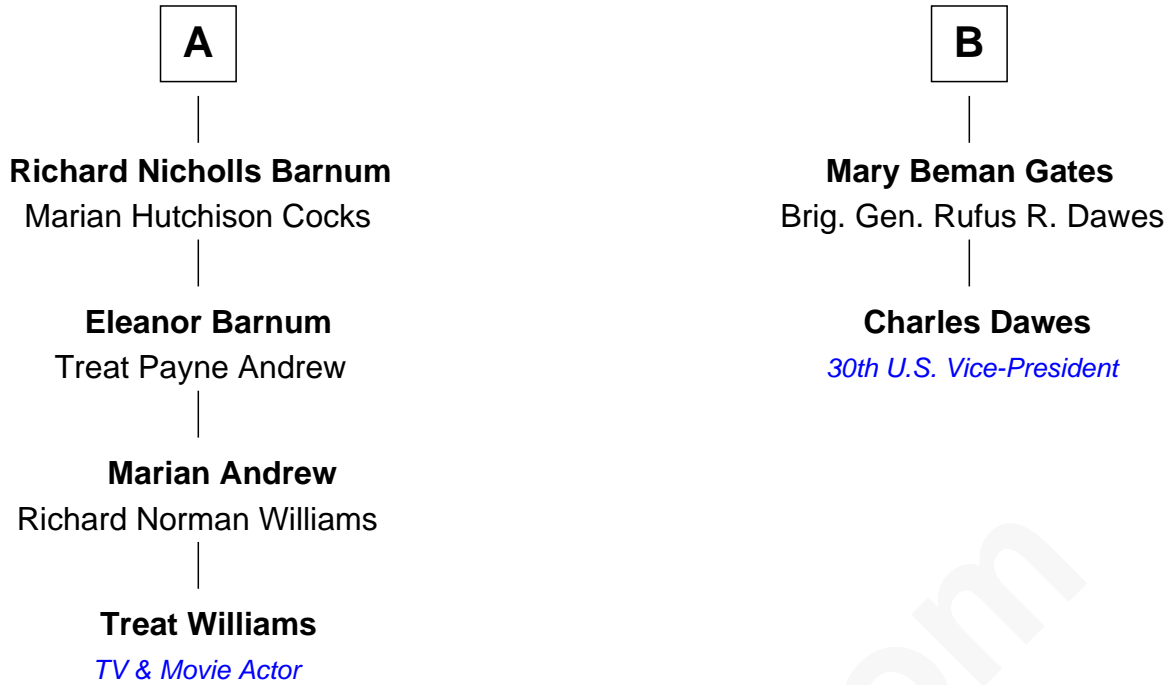

FamousKin.com Relationship Chart of

Treat Williams

TV & Movie Actor

8th cousin 2 times removed of

Charles Dawes

30th U.S. Vice-President

Edward Griswold

Margaret - - - - -

Nathaniel Pinney

Nathaniel Pinney

Martha Thrall

Sarah Pinney

Samuel Beman

Thomas Beman

Lydia Roberts

Daniel Beman

Abigail Ackley

Ruth Beman

Aaron Gates

Beman Gates

Betsey Sibyl Shipman

B

Treat Williams photo by [Philipp Wüst](#) (CC BY SA 3.0 DE)