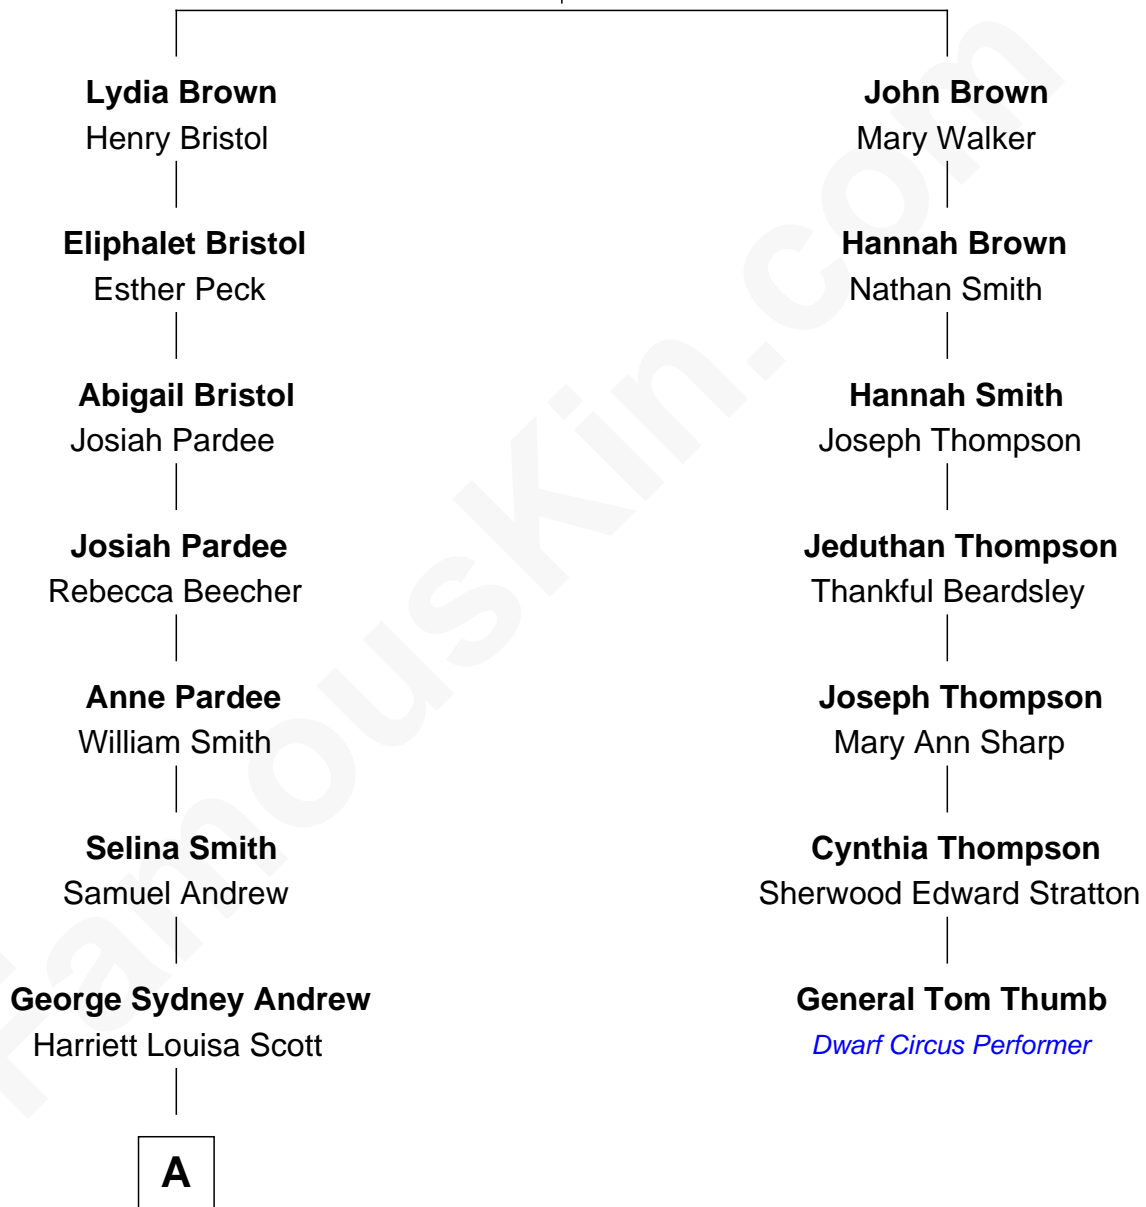

FamousKin.com Relationship Chart of

Treat Williams

TV & Movie Actor

6th cousin 4 times removed of

General Tom Thumb

Dwarf Circus Performer

Francis Brown

Mary Edwards

A

George Willey Andrew

Mary Abigail Gillette

Treat Payne Andrew

Eleanor Barnum

Marian Andrew

Richard Norman Williams

Treat Williams