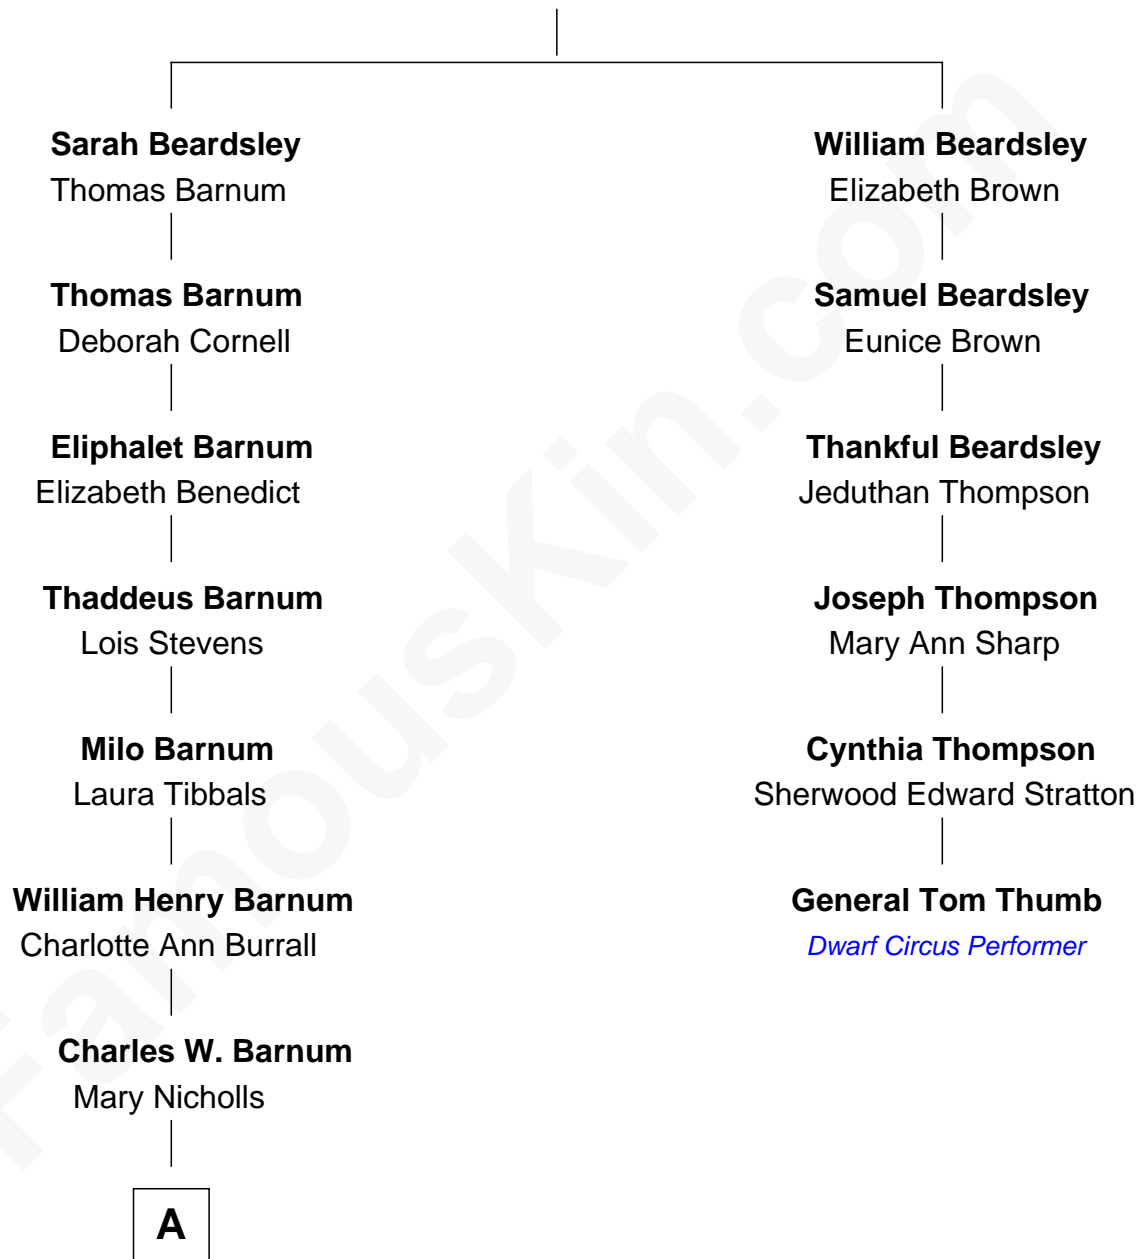

FamousKin.com Relationship Chart of

Treat Williams

TV & Movie Actor

5th cousin 5 times removed of

General Tom Thumb

Dwarf Circus Performer

Samuel Beardsley

Abigail Clark

A

Richard Nicholls Barnum

Marian Hutchison Cocks

Eleanor Barnum

Treat Payne Andrew

Marian Andrew

Richard Norman Williams

Treat Williams