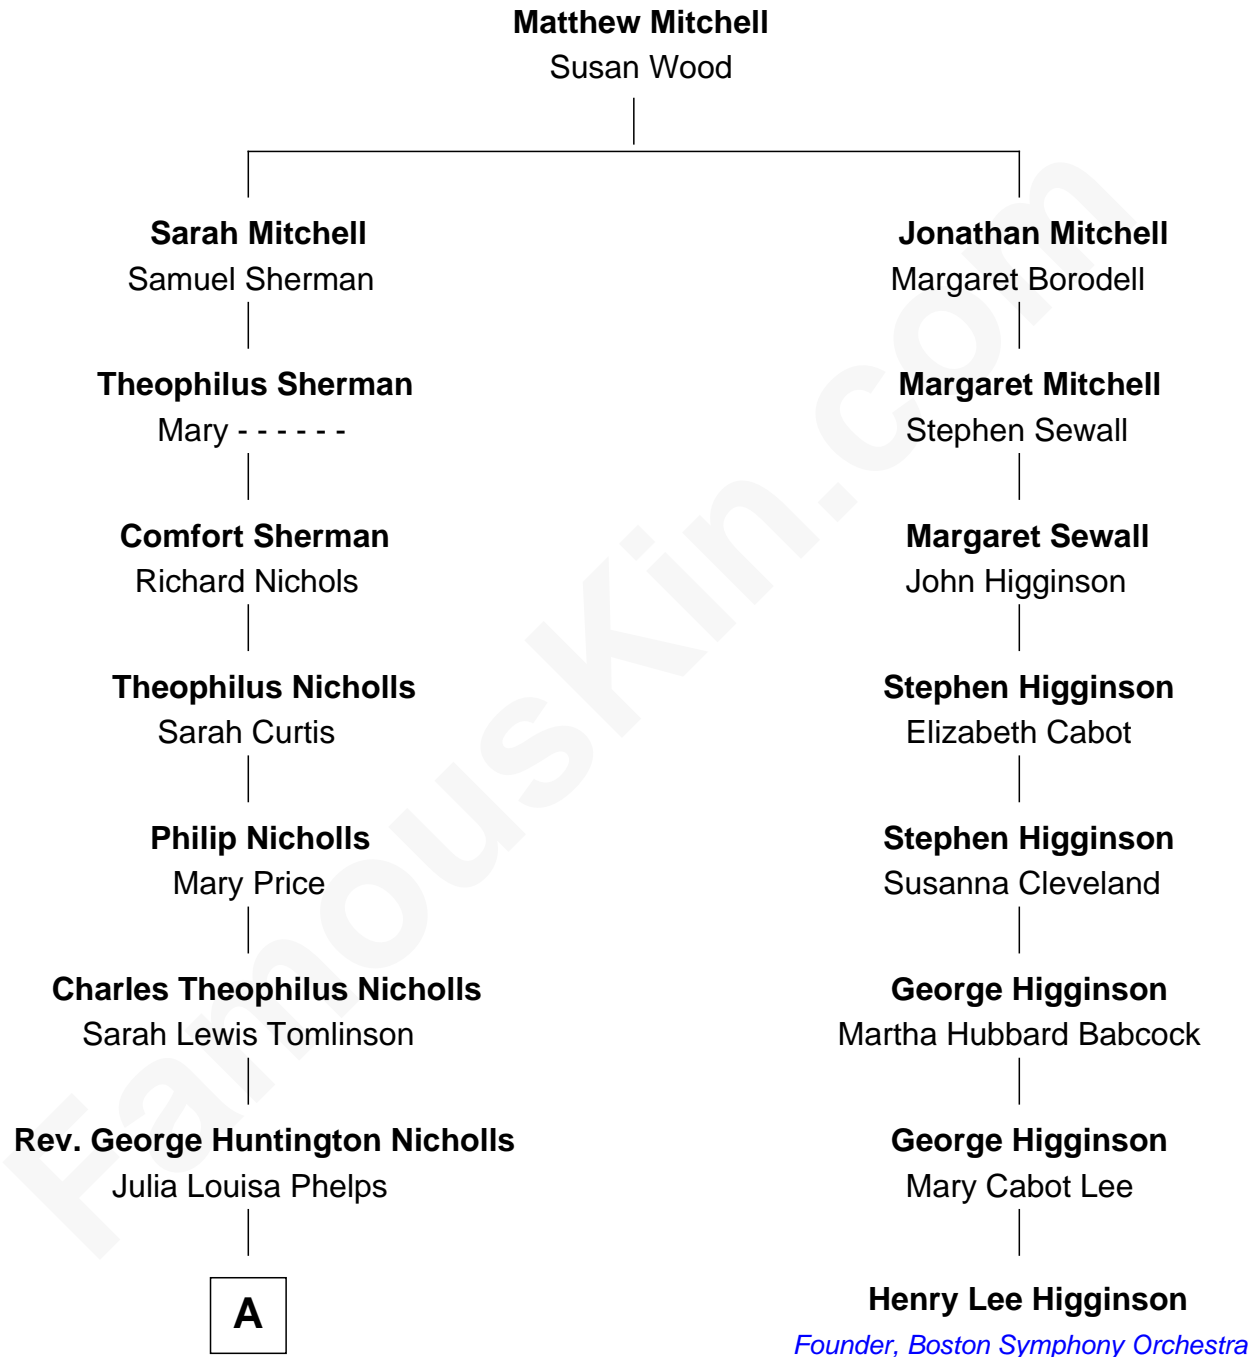

FamousKin.com Relationship Chart of

Treat Williams

TV & Movie Actor

7th cousin 4 times removed of

Henry Lee Higginson

Founder of the Boston Symphony Orchestra

A

—
Mary Nicholls

Charles W. Barnum

—
Richard Nicholls Barnum

Marian Hutchison Cocks

—
Eleanor Barnum

Treat Payne Andrew

—
Marian Andrew

Richard Norman Williams

—
Treat Williams