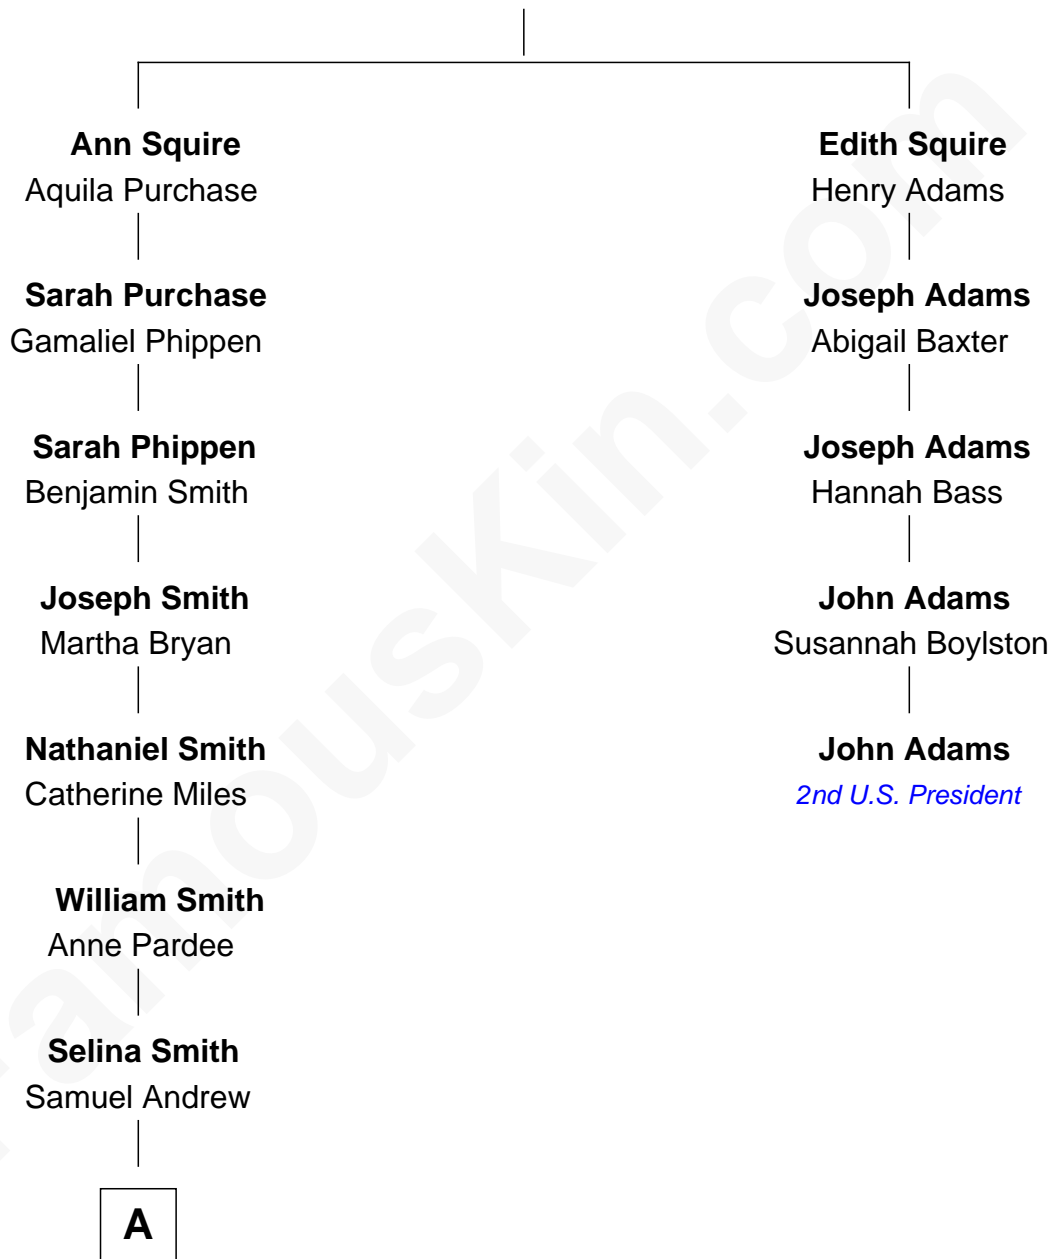

FamousKin.com Relationship Chart of

Treat Williams

TV & Movie Actor

4th cousin 7 times removed of

John Adams

2nd U.S. President and Signer of the Declaration of Independence

Henry Squire

A

George Sydney Andrew

Harriett Louisa Scott

George Willey Andrew

Mary Abigail Gillette

Treat Payne Andrew

Eleanor Barnum

Marian Andrew

Richard Norman Williams