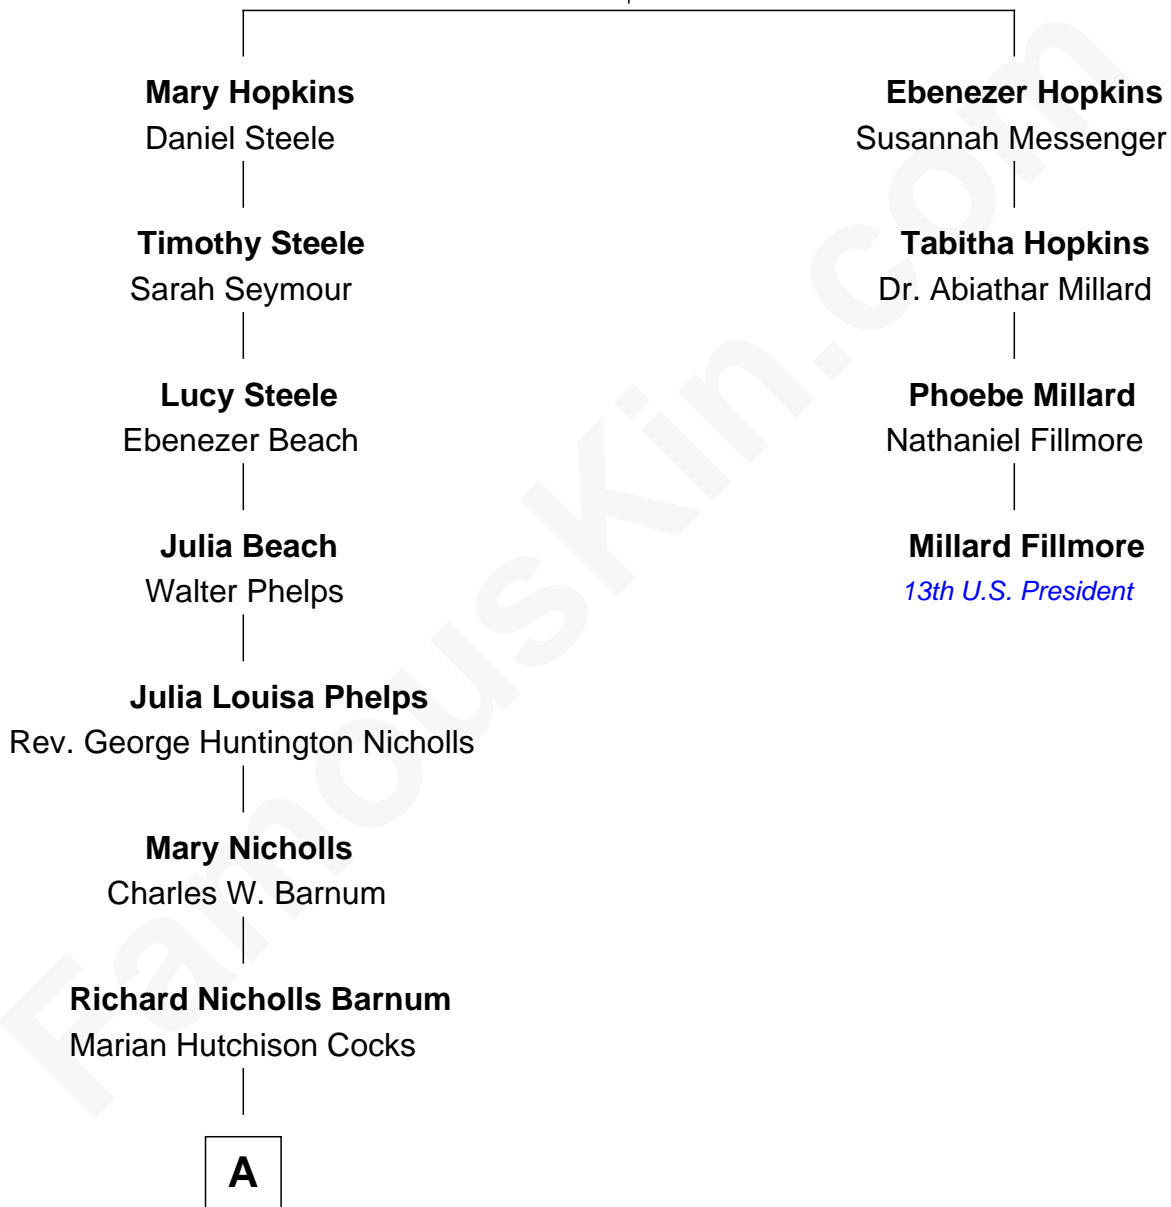

# FamousKin.com Relationship Chart of

**Treat Williams**

*TV & Movie Actor*

3rd cousin 6 times removed of

**Millard Fillmore**

*13th U.S. President*

**Ebenezer Hopkins**

Mary Butler

**A**

—  
**Eleanor Barnum**  
Treat Payne Andrew

—  
**Marian Andrew**  
Richard Norman Williams

—  
**Treat Williams**  
*TV & Movie Actor*

FamousKin.com