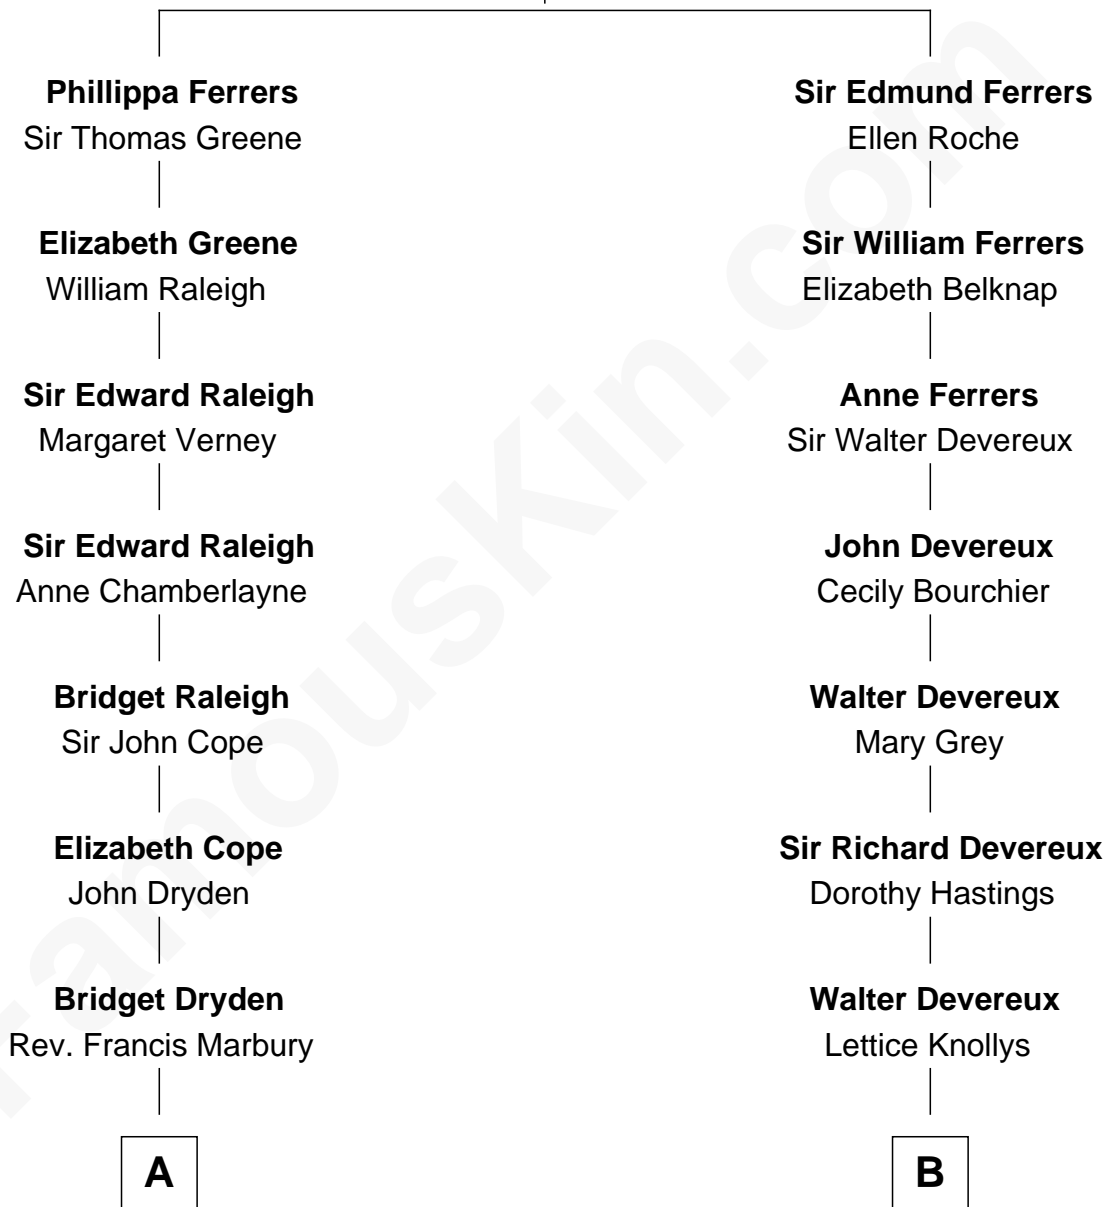

FamousKin.com Relationship Chart of

Treat Williams

TV & Movie Actor

15th cousin 5 times removed of

Charles Darwin

Theory of Evolution

Robert de Ferrers
Margaret Despencer

FamousKin.com