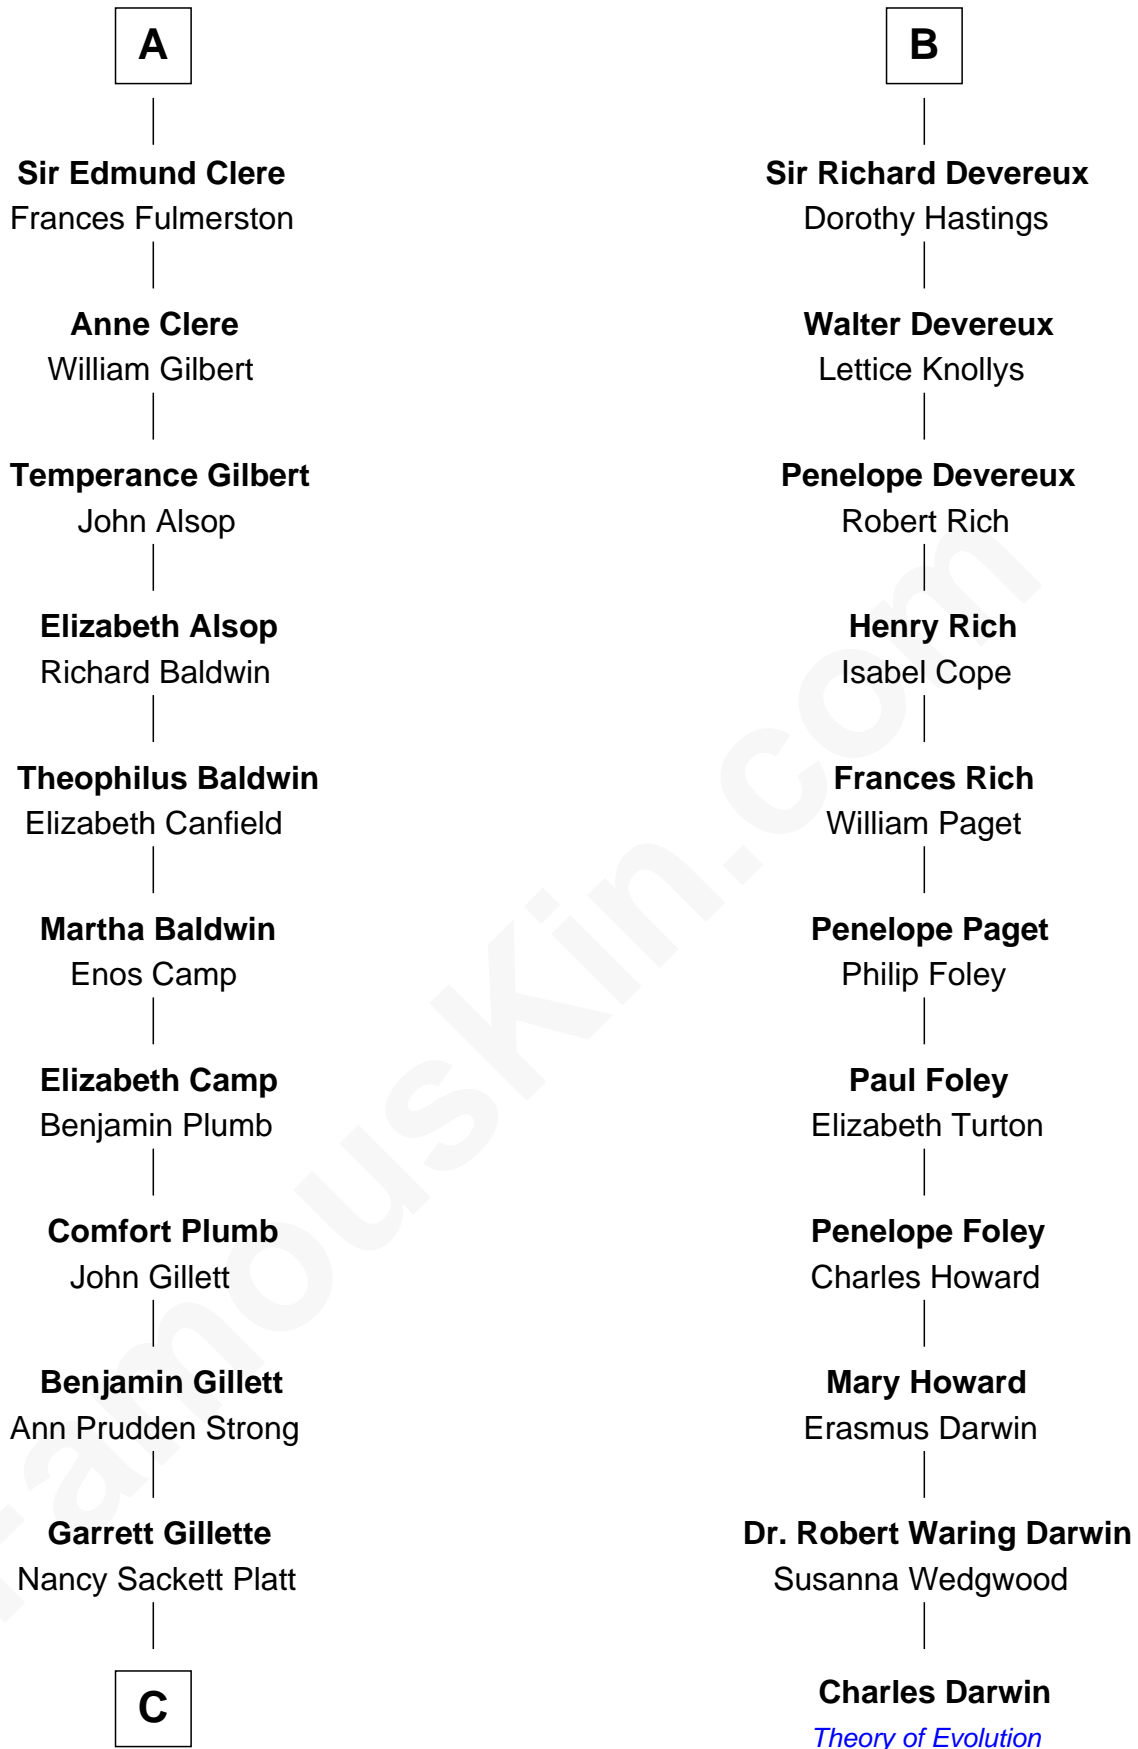

FamousKin.com

Relationship Chart of

Treat Williams

TV & Movie Actor

17th cousin 4 times removed of

Charles Darwin

Theory of Evolution

Ralph de Stafford

Sir Walter Devereux

John Devereux

Cecily Bouchier

Walter Devereux

Mary Grey

B

C

—
Rufus M. Gillette

Abigail Payne

—
Mary Abigail Gillette

George Willey Andrew

—
Treat Payne Andrew

Eleanor Barnum

—
Marian Andrew

Richard Norman Williams

—
Treat Williams