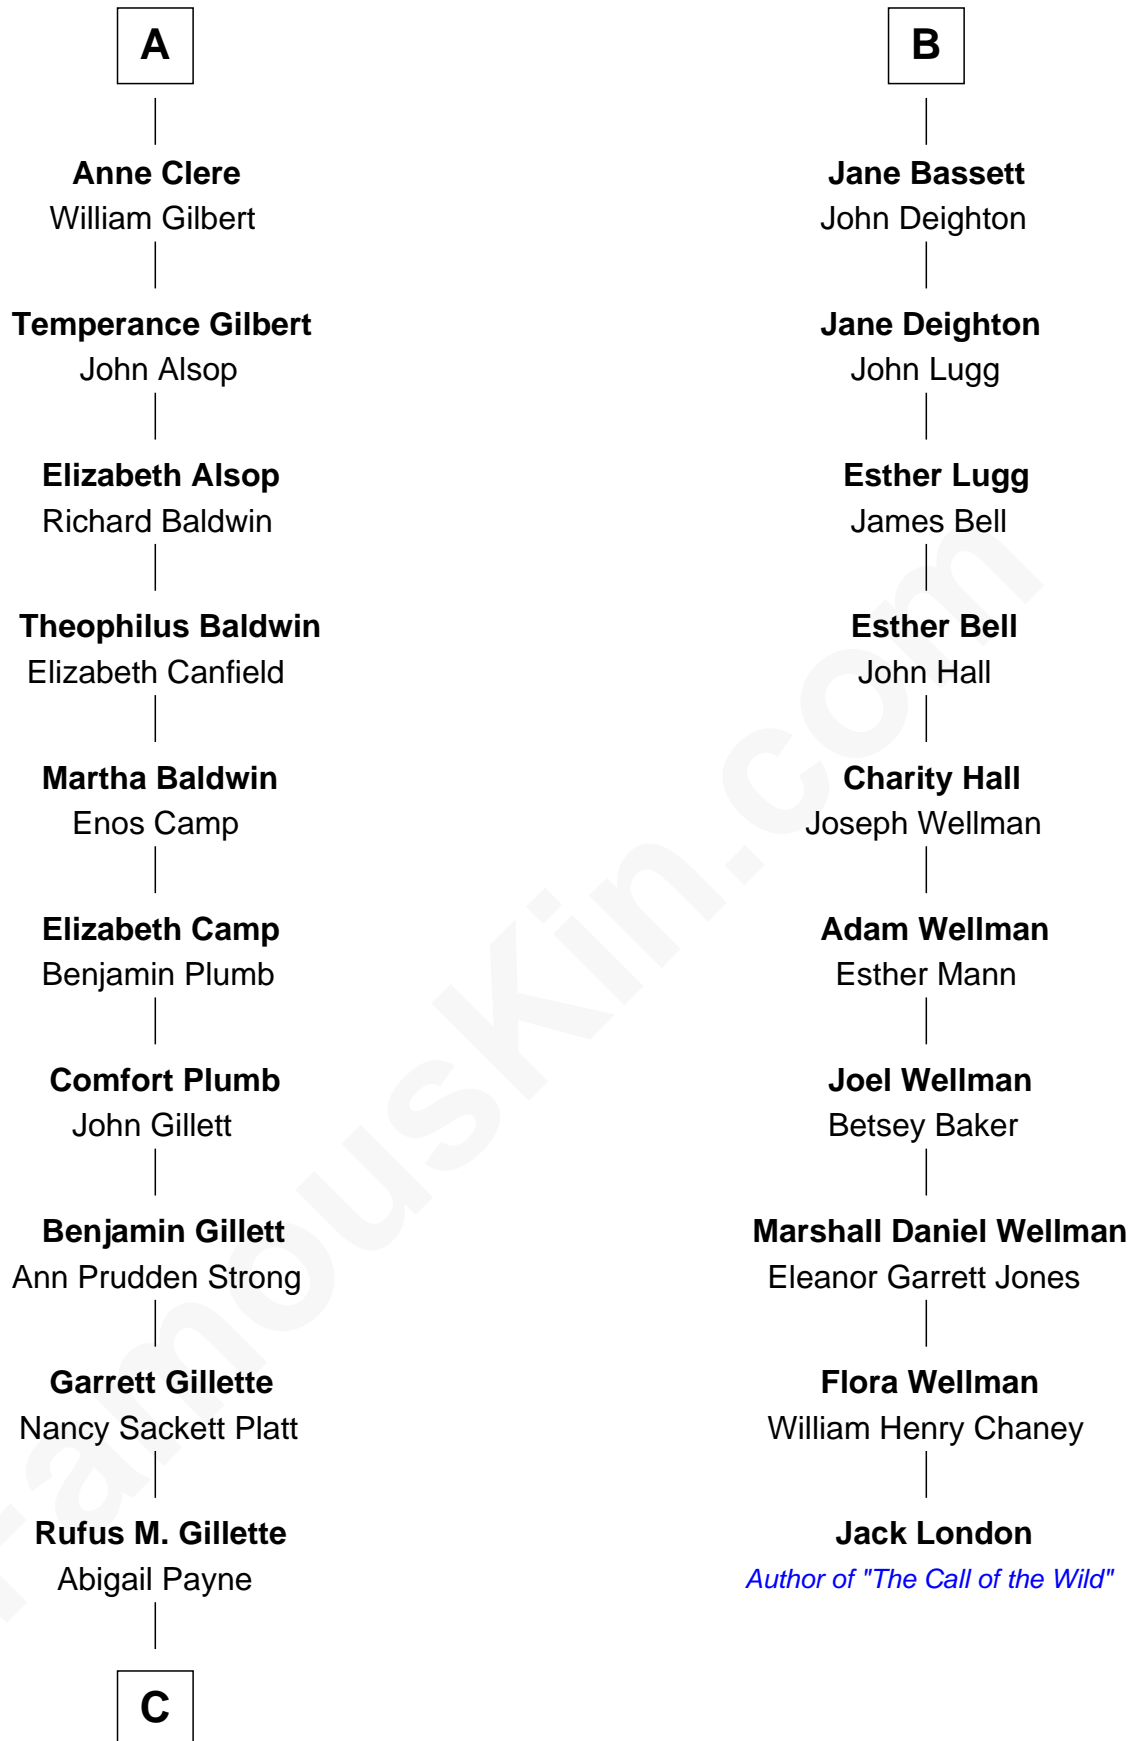

# FamousKin.com Relationship Chart of

**Treat Williams**

*TV & Movie Actor*

16th cousin 4 times removed of

**Jack London**

*Author of "The Call of the Wild"*

**Sir Richard Fitzalan**

Elizabeth de Bohun

**C**

—  
**Mary Abigail Gillette**  
George Willey Andrew

—  
**Treat Payne Andrew**  
Eleanor Barnum

—  
**Marian Andrew**  
Richard Norman Williams

—  
**Treat Williams**  
*TV & Movie Actor*

FamousKin.com