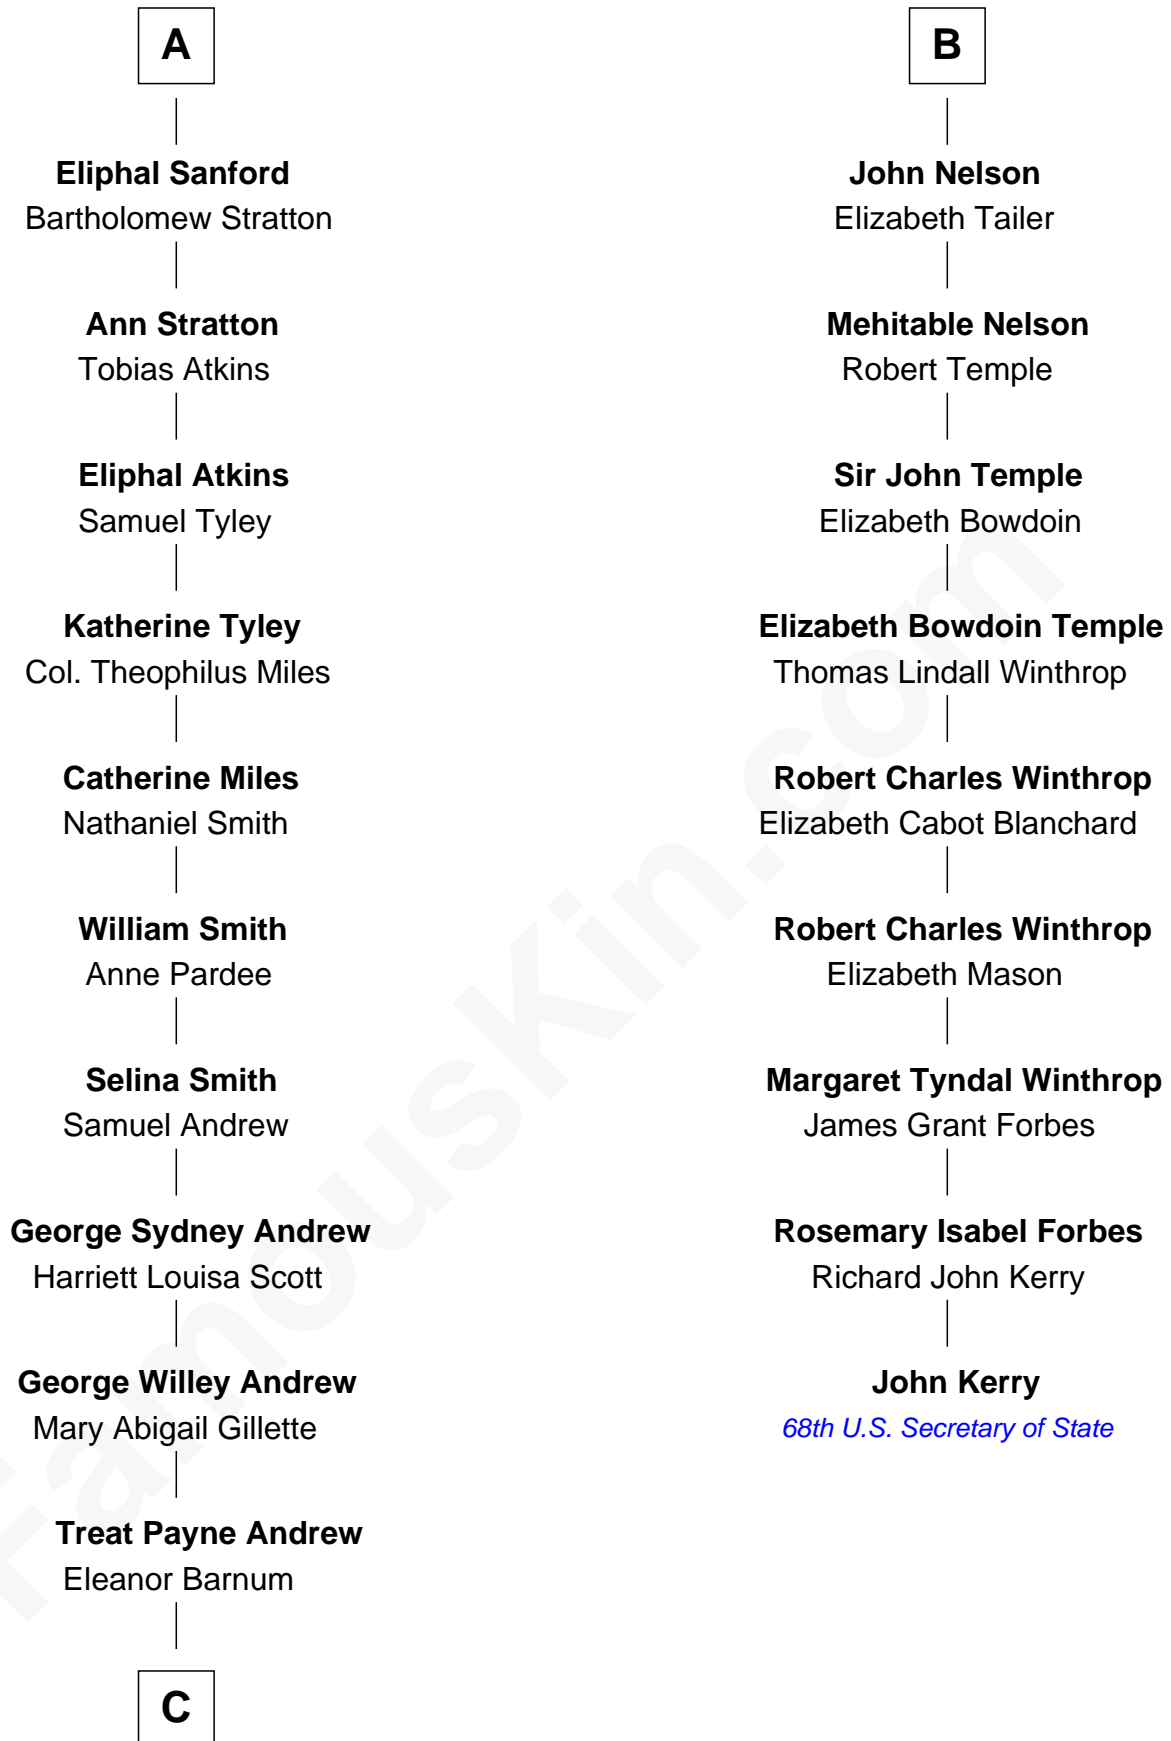

# FamousKin.com Relationship Chart of

**Treat Williams**

*TV & Movie Actor*

15th cousin 3 times removed of

**John Kerry**

*68th U.S. Secretary of State*

**Henry Spencer**

Isabel Lincoln

**Sir John Spencer**

Anne Empson

**Jane Spencer**

Sir William Cope

**Sir John Cope**

Bridget Raleigh

**Elizabeth Cope**

John Dryden

Margaret Smith

**William Spencer**

Agnes Heritage

**Thomas Spencer**

Dorothy Spencer

**Susan Spencer**

John Temple

**Sir Thomas Temple**

Hester Sandys

**Sir John Temple**

Dorothy Lee

**Mary Temple**

Robert Nelson

**B**

**C**

—  
**Marian Andrew**  
Richard Norman Williams