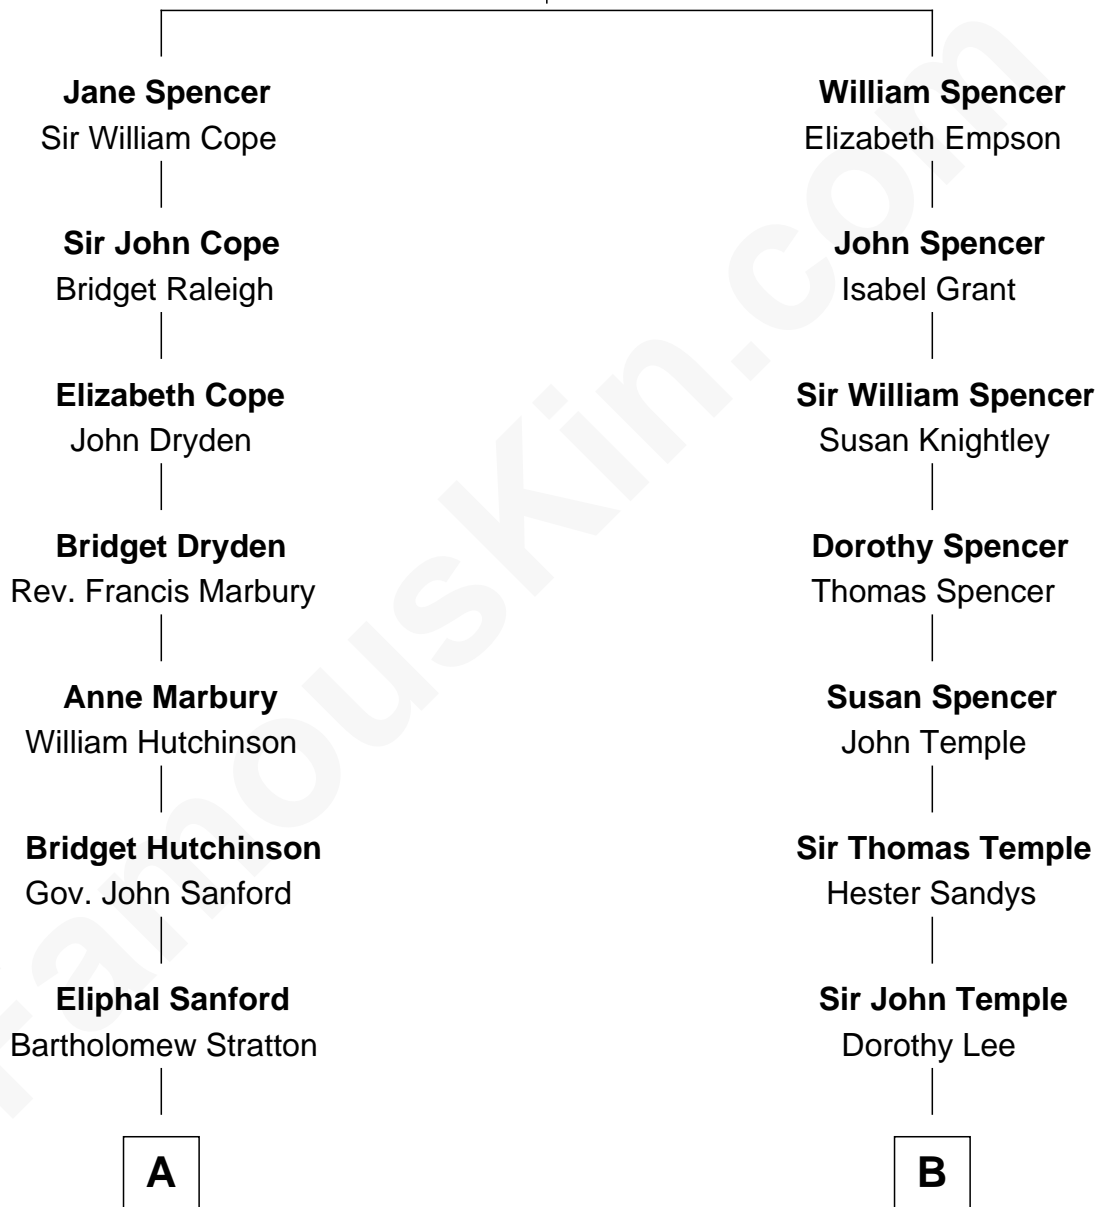

# FamousKin.com Relationship Chart of

**Treat Williams**

*TV & Movie Actor*

16th cousin 1 time removed of

**John Kerry**

*68th U.S. Secretary of State*

**Sir John Spencer**

Anne Empson

Treat Williams photo by [Philipp Wüst](#) (CC BY SA 3.0 DE)