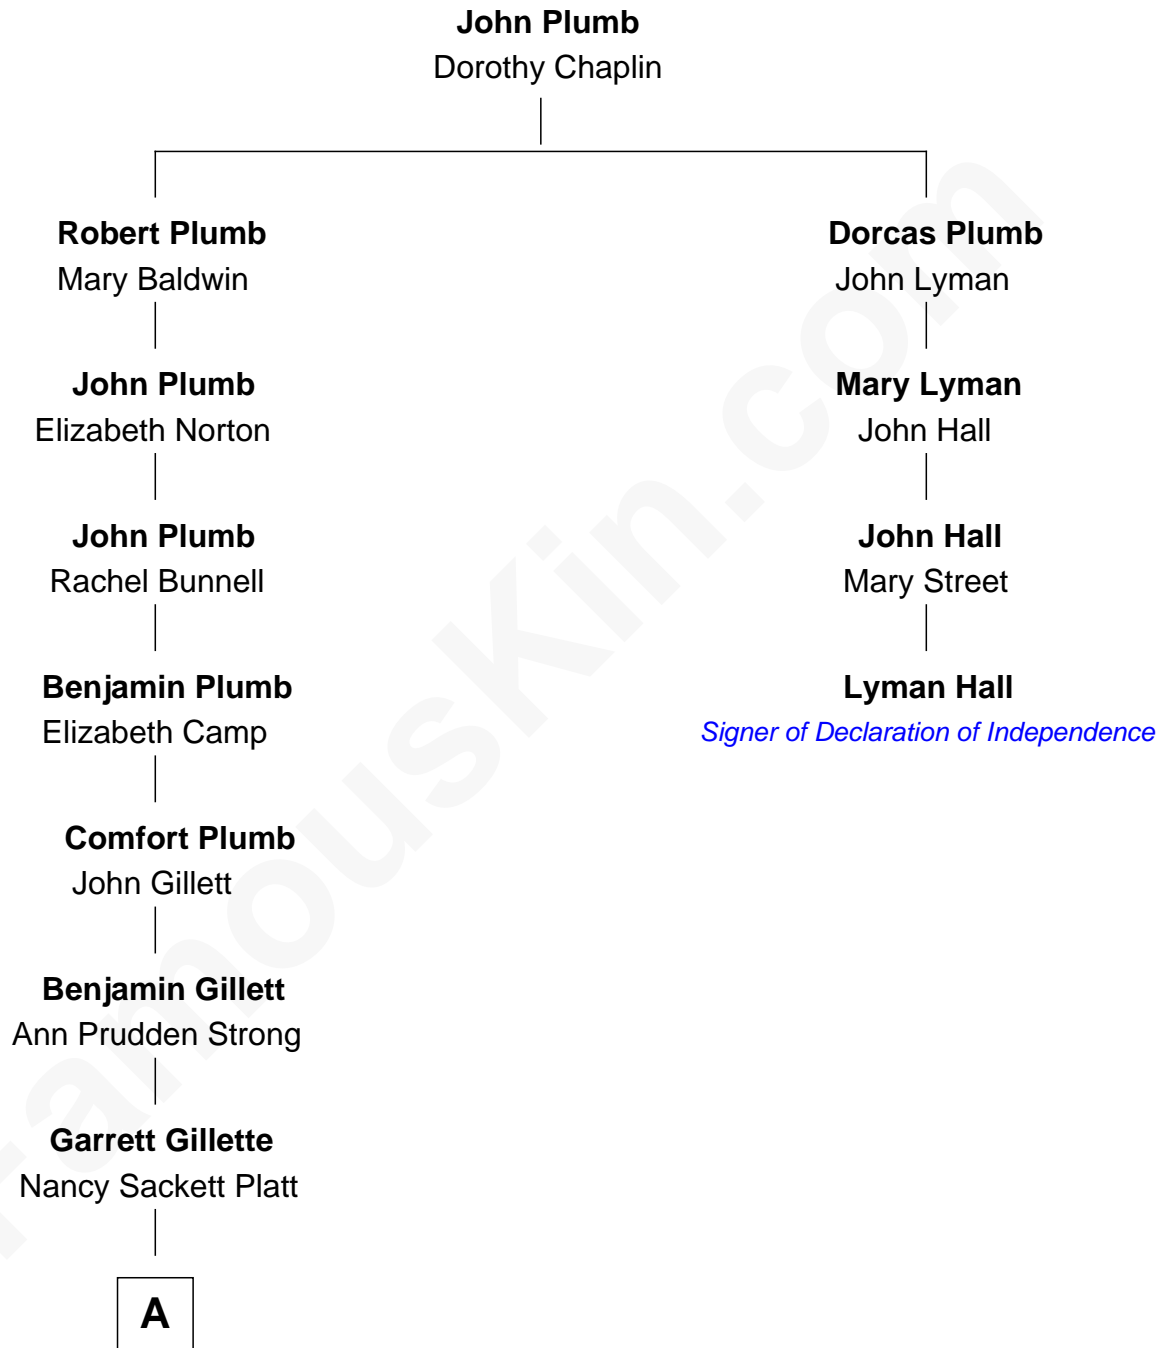

# FamousKin.com Relationship Chart of

**Treat Williams**

*TV & Movie Actor*

3rd cousin 8 times removed of

**Lyman Hall**

*Signer of the Declaration of Independence*

**A**

—  
**Rufus M. Gillette**

Abigail Payne

—  
**Mary Abigail Gillette**

George Willey Andrew

—  
**Treat Payne Andrew**

Eleanor Barnum

—  
**Marian Andrew**

Richard Norman Williams

—  
**Treat Williams**