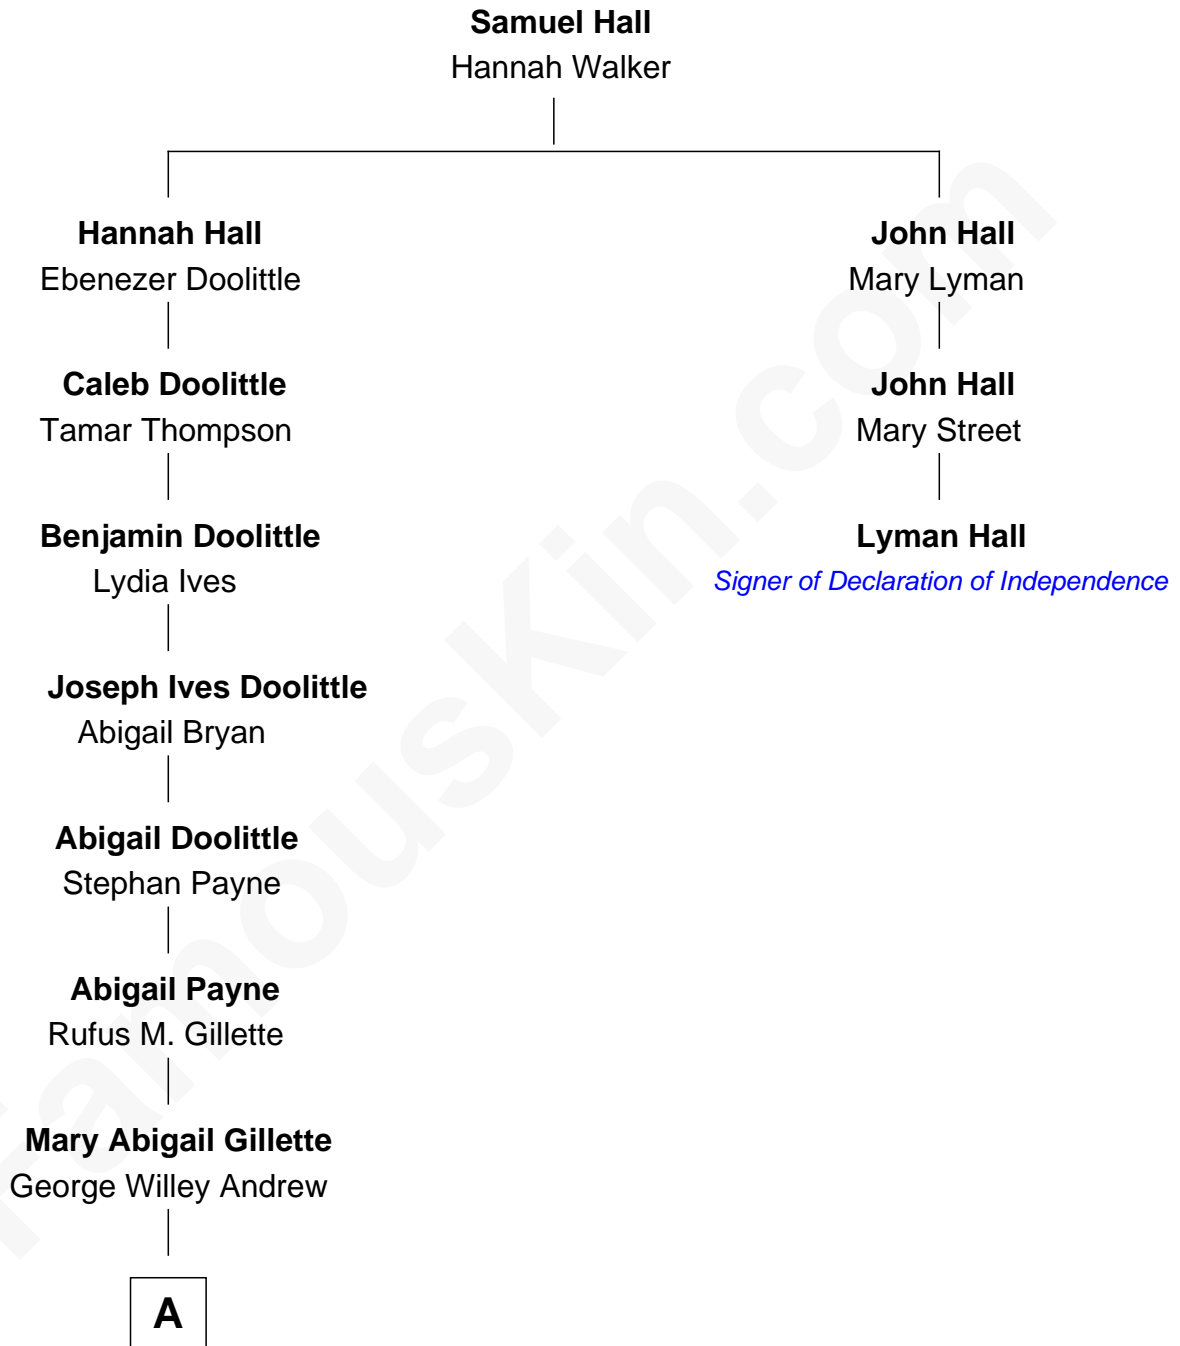

# FamousKin.com Relationship Chart of

**Treat Williams**

*TV & Movie Actor*

2nd cousin 7 times removed of

**Lyman Hall**

*Signer of the Declaration of Independence*

**A**

—  
**Treat Payne Andrew**

Eleanor Barnum

—  
**Marian Andrew**

Richard Norman Williams

—  
**Treat Williams**

*TV & Movie Actor*

FamousKin.com