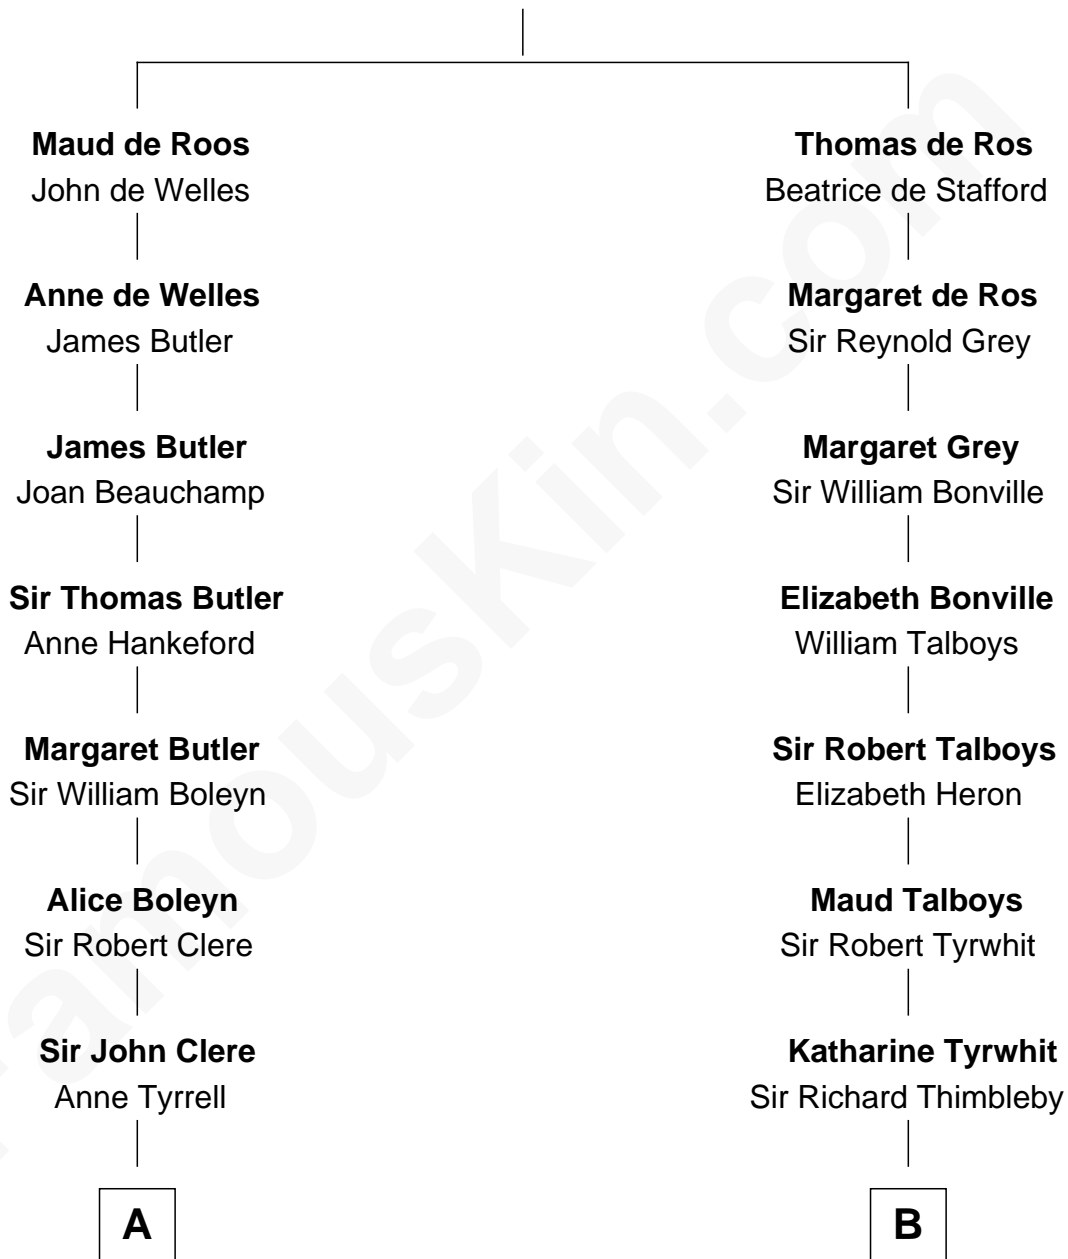

FamousKin.com Relationship Chart of

Treat Williams

TV & Movie Actor

19th cousin 2 times removed of

Thomas Pynchon

American Novelist

Sir William de Ros
Margery de Badlesmere

C

Rufus M. Gillette

Abigail Payne

Mary Abigail Gillette

George Willey Andrew

Treat Payne Andrew

Eleanor Barnum

Marian Andrew

Richard Norman Williams