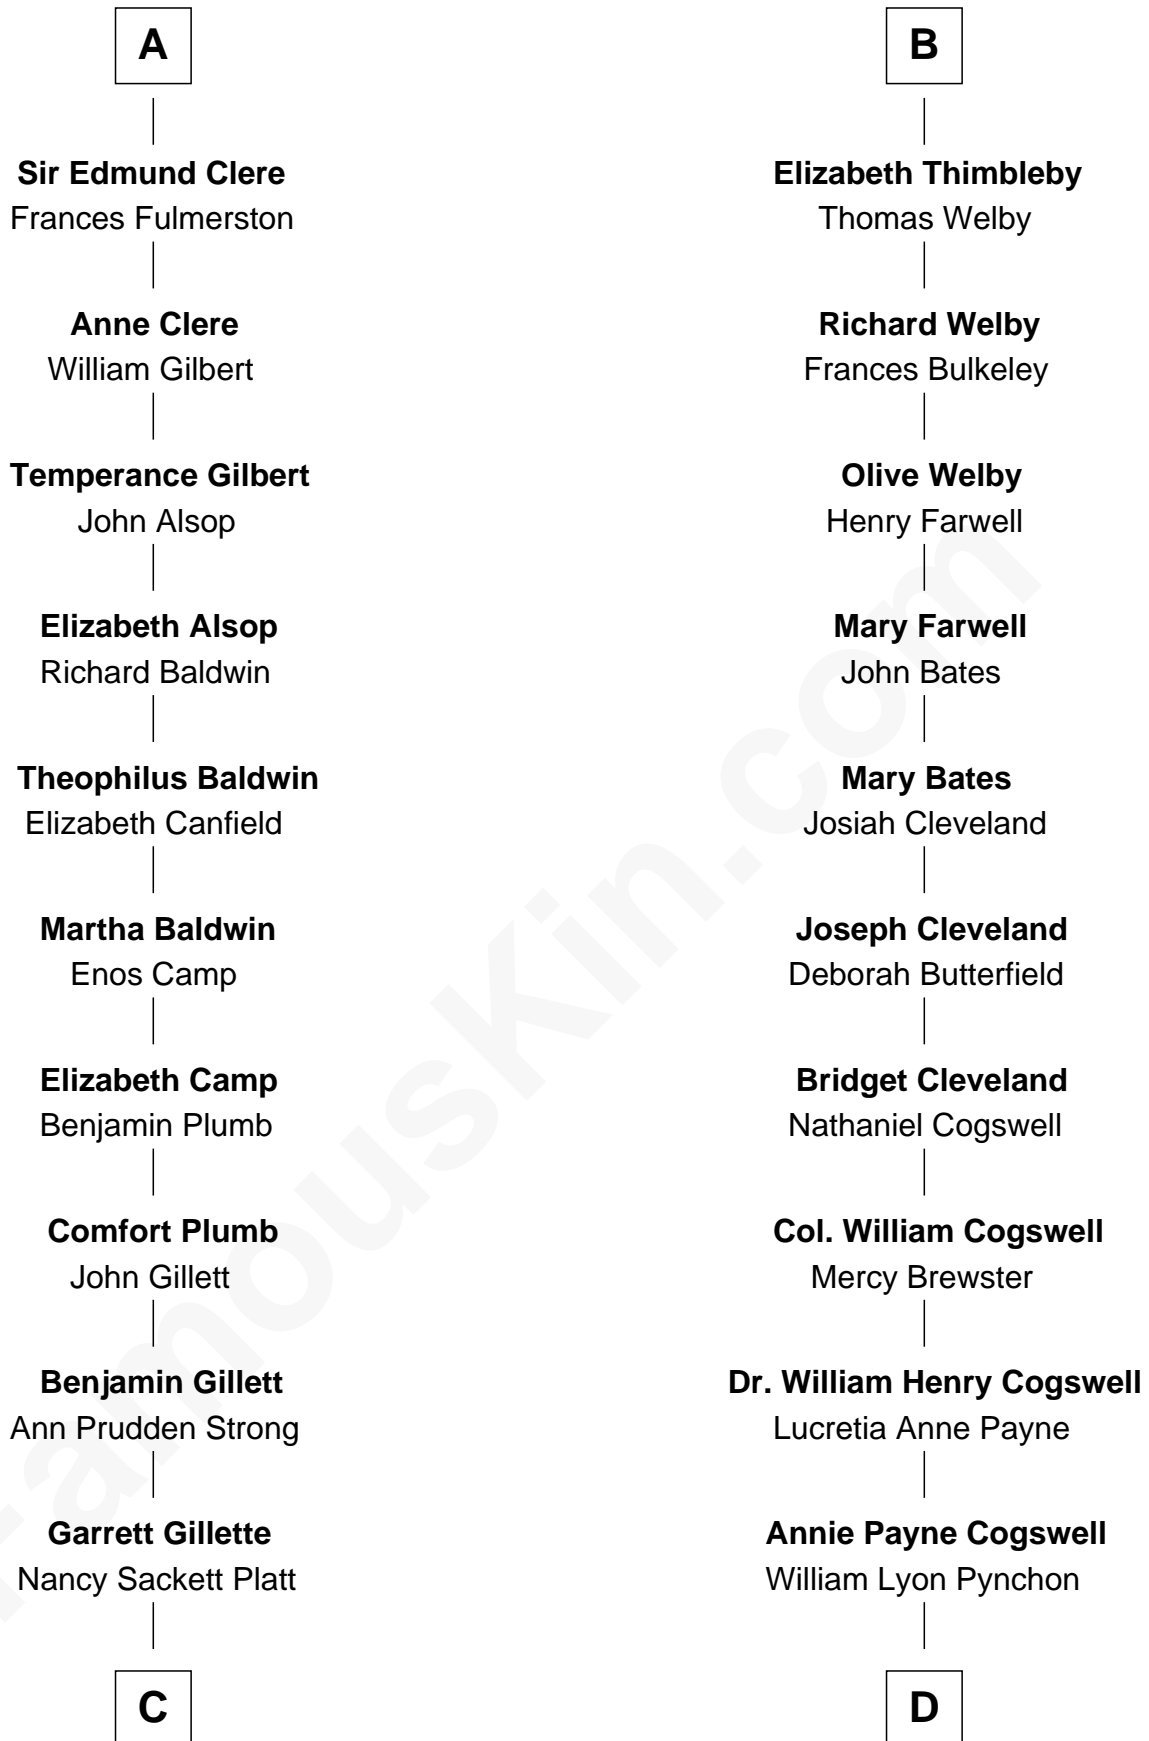

FamousKin.com Relationship Chart of

Treat Williams

TV & Movie Actor

19th cousin 2 times removed of

Thomas Pynchon

American Novelist

Sir William de Ros
Margery de Badlesmere

C

Rufus M. Gillette

Abigail Payne

Mary Abigail Gillette

George Willey Andrew

Treat Payne Andrew

Eleanor Barnum

Marian Andrew

Richard Norman Williams