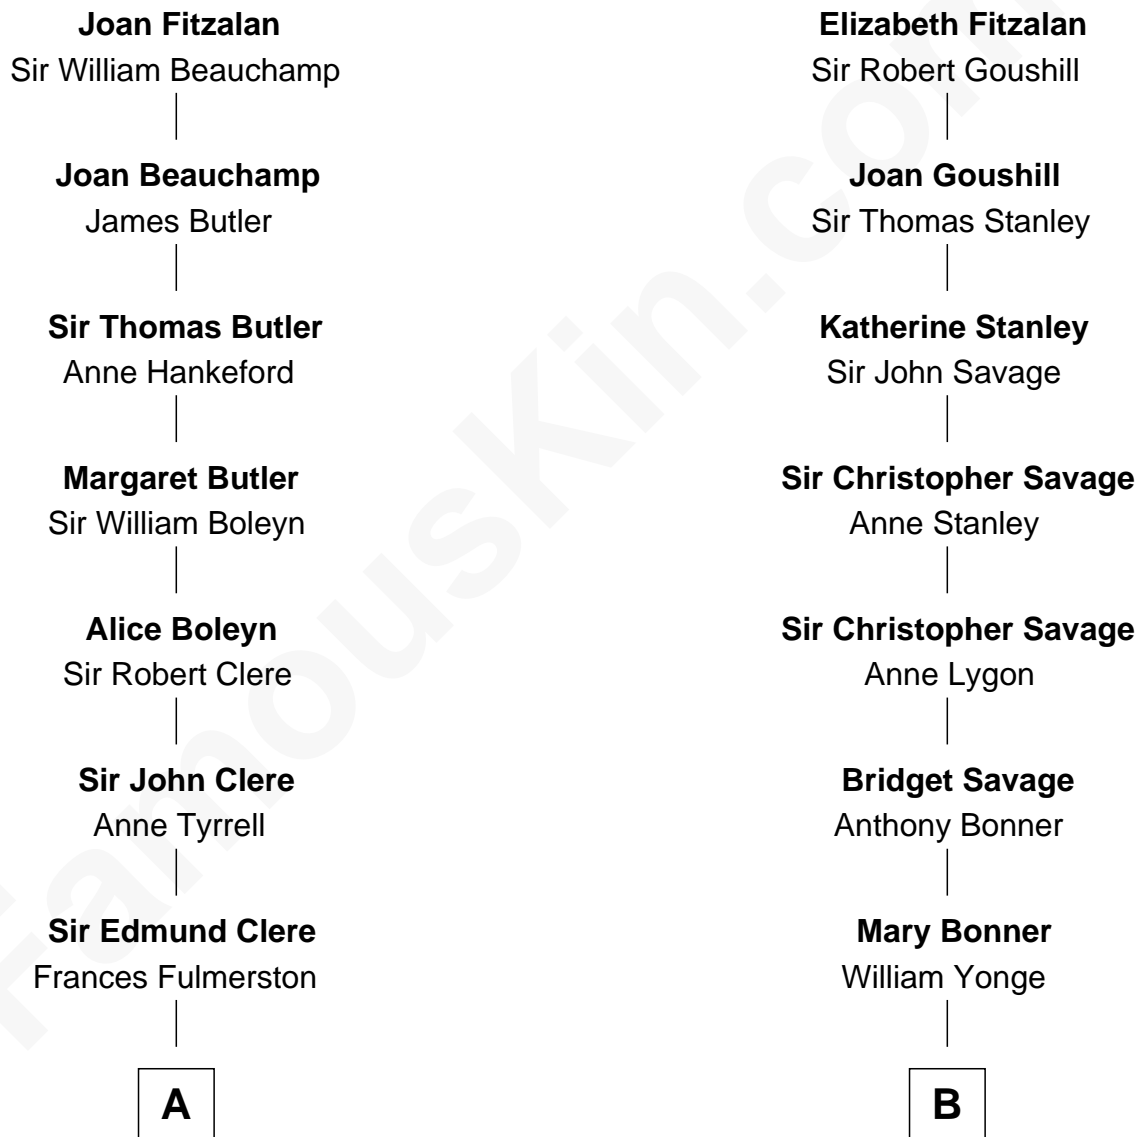

# FamousKin.com Relationship Chart of

**Treat Williams**

*TV & Movie Actor*

17th cousin 3 times removed of

**Thomas Pynchon**

*American Novelist*

**Sir Richard Fitzalan**

Elizabeth de Bohun

**C**

—  
**Mary Abigail Gillette**  
George Willey Andrew

—  
**Treat Payne Andrew**  
Eleanor Barnum

—  
**Marian Andrew**  
Richard Norman Williams

—  
**Treat Williams**  
*TV & Movie Actor*

FamousKin.com