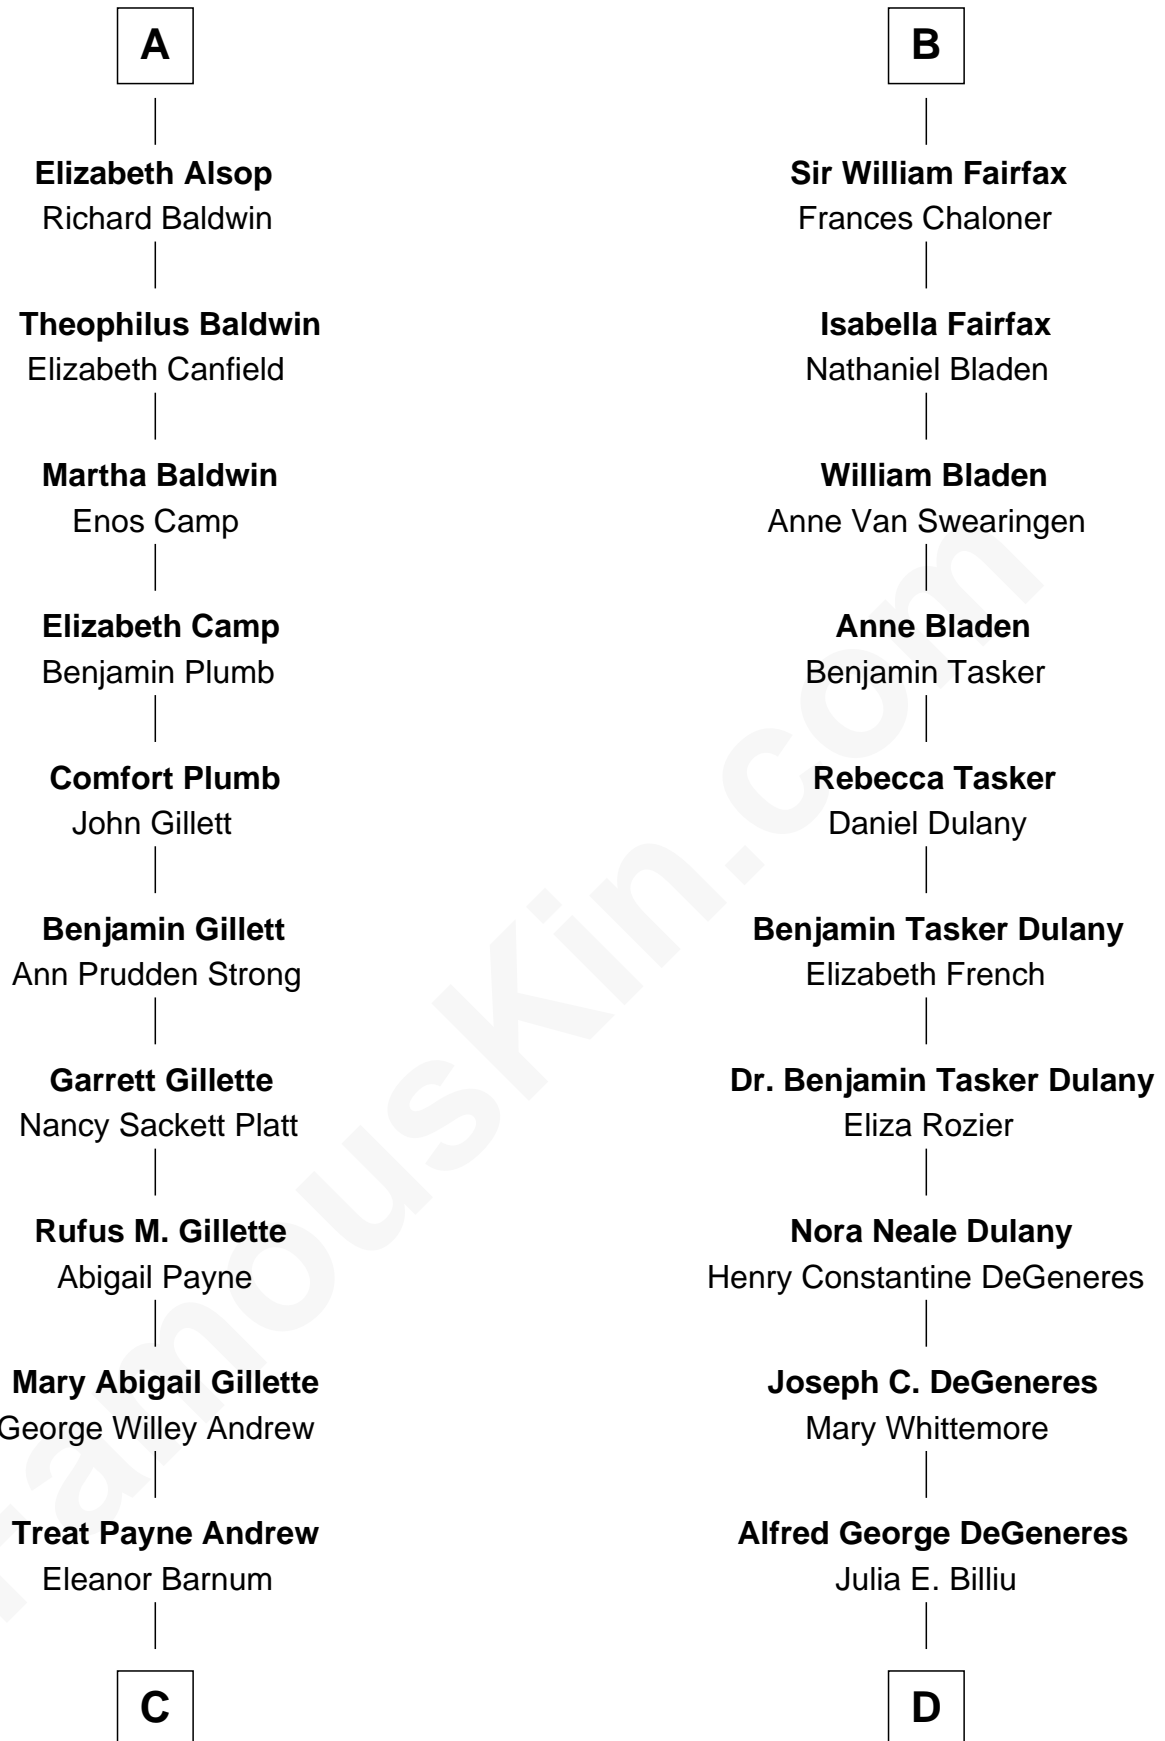

FamousKin.com Relationship Chart of

Treat Williams

TV & Movie Actor

18th cousin 1 time removed of

Ellen DeGeneres

Comedienne and TV Personality

Thomas Morley

Isabel de la Pole