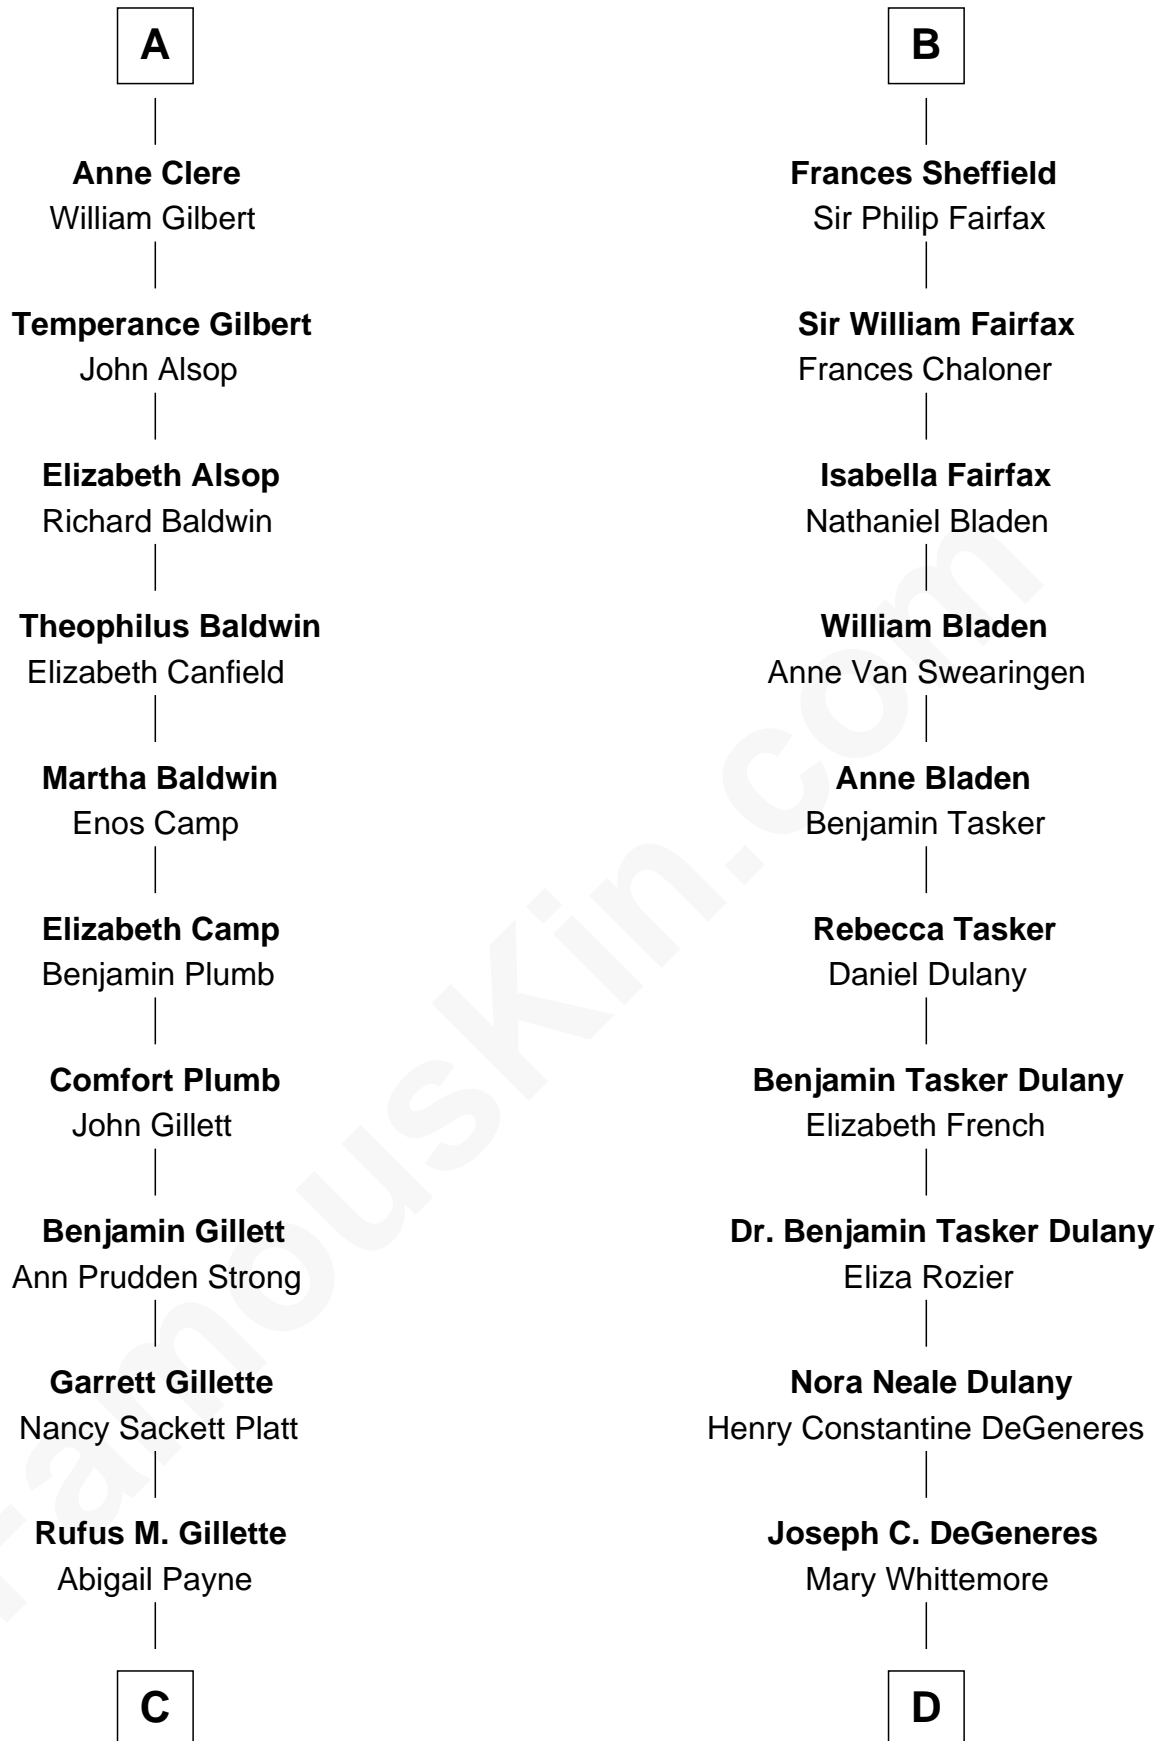

# FamousKin.com Relationship Chart of

**Treat Williams**

*TV & Movie Actor*

20th cousin of

**Ellen DeGeneres**

*Comedienne and TV Personality*

**Sir Richard Fitzalan**

Elizabeth de Bohun

**C**

**Mary Abigail Gillette**  
George Willey Andrew

**Treat Payne Andrew**  
Eleanor Barnum

**Marian Andrew**  
Richard Norman Williams

**Treat Williams**  
*TV & Movie Actor*

**D**

**Alfred George DeGeneres**  
Julia E. Billiu