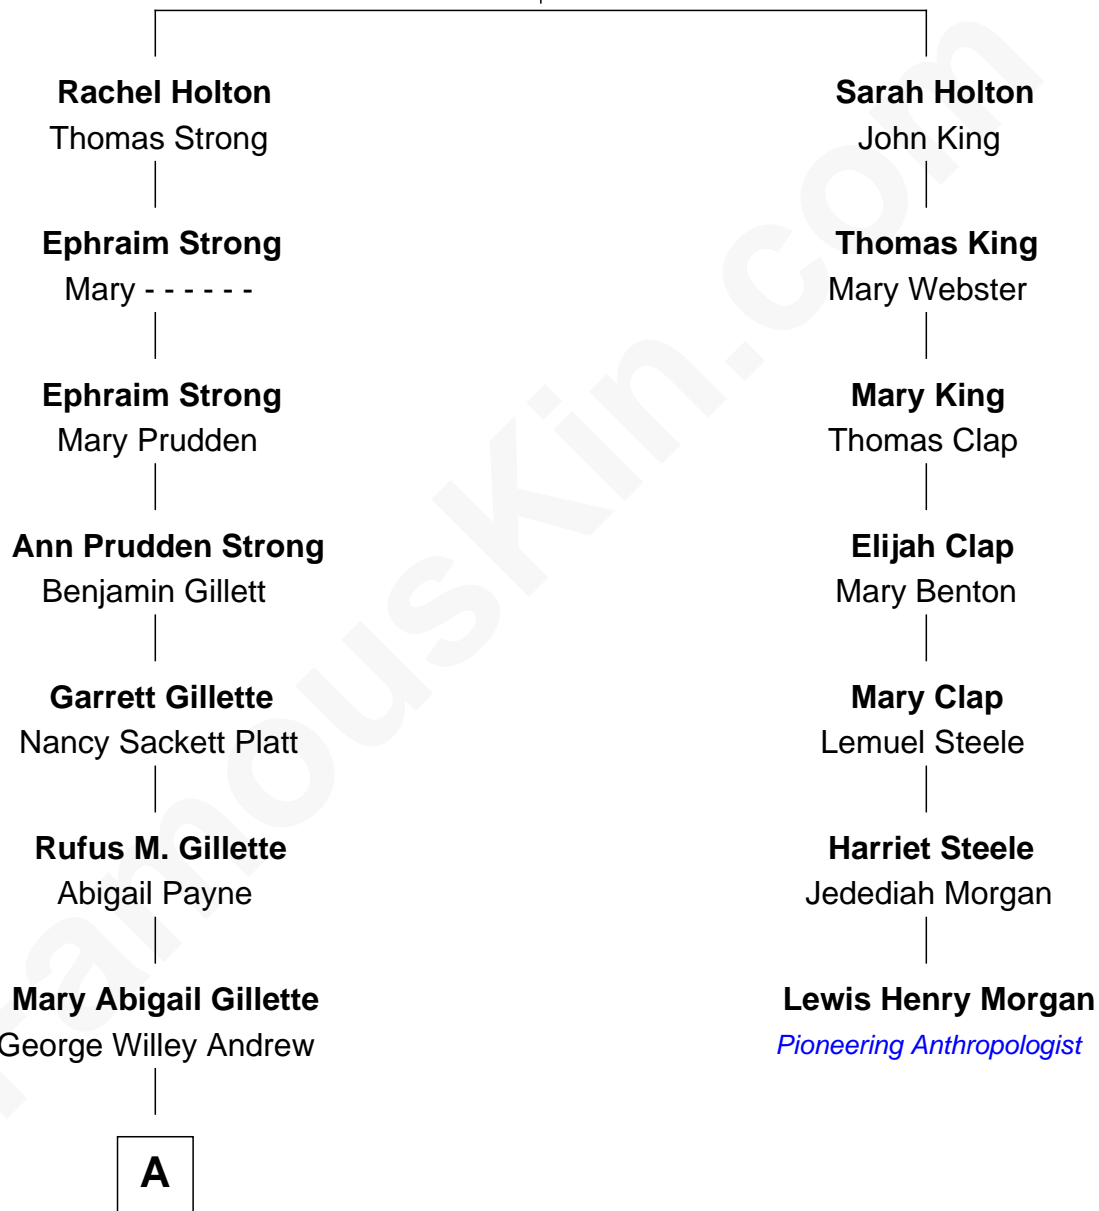

FamousKin.com Relationship Chart of

Treat Williams

TV & Movie Actor

6th cousin 3 times removed of

Lewis Henry Morgan

Pioneering Anthropologist

William Holton

Mary - - - - -

A

—
Treat Payne Andrew

Eleanor Barnum

—
Marian Andrew

Richard Norman Williams

—
Treat Williams

TV & Movie Actor

FamousKin.com