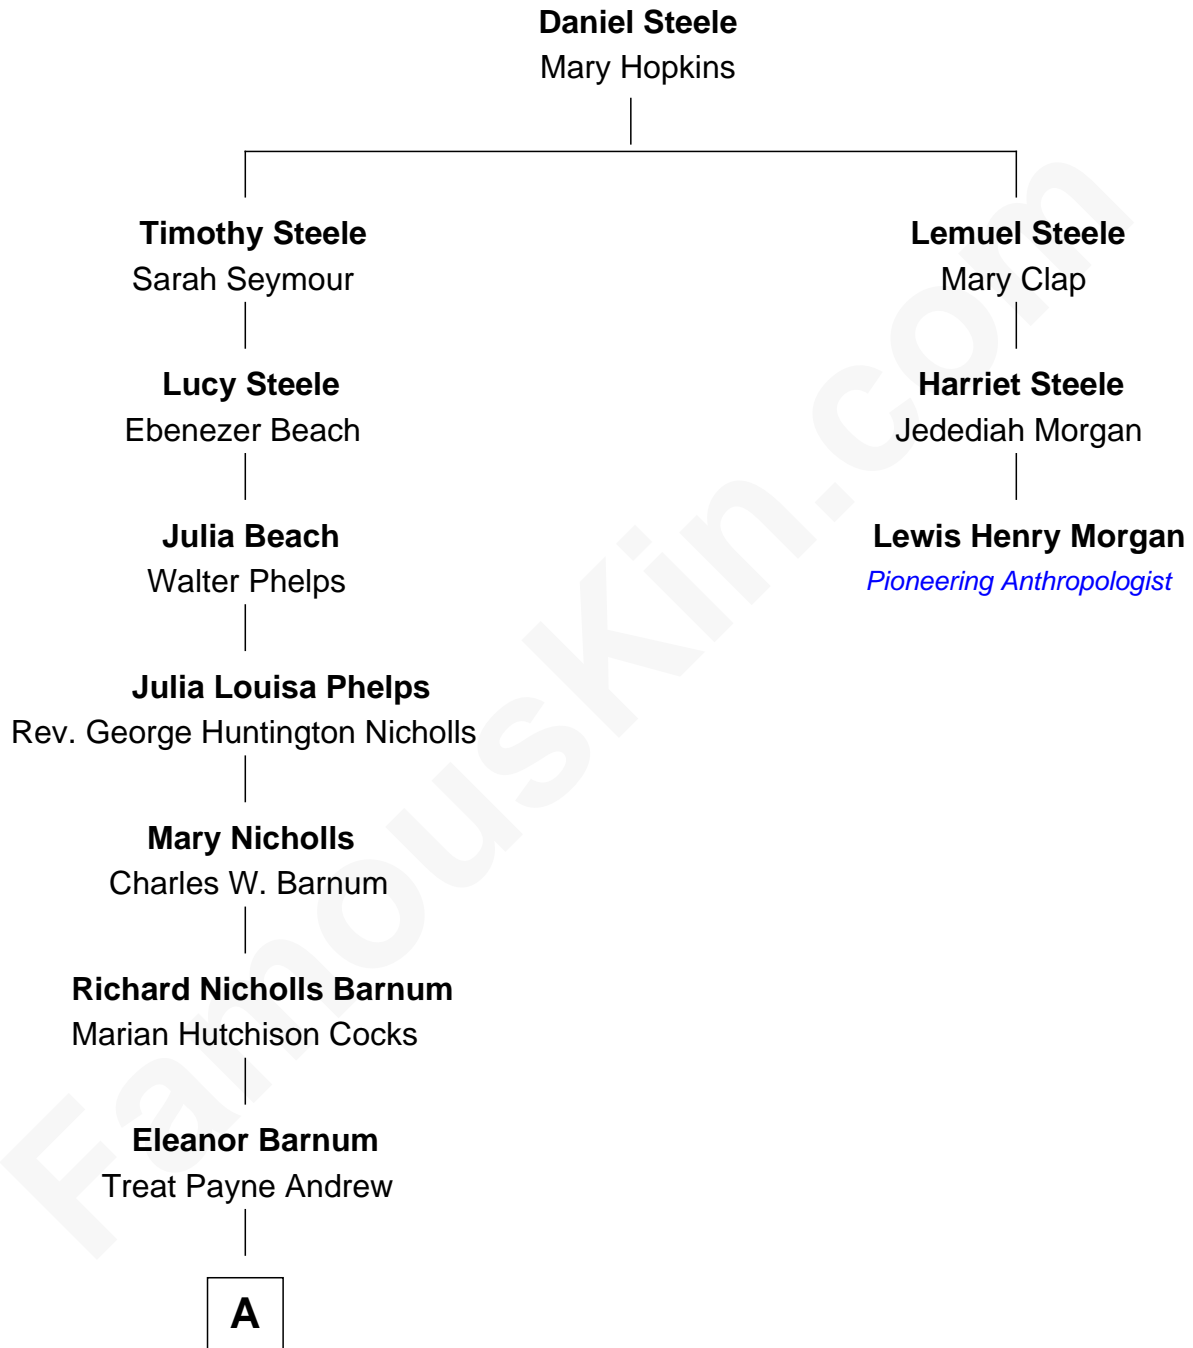

FamousKin.com Relationship Chart of

Treat Williams

TV & Movie Actor

2nd cousin 6 times removed of

Lewis Henry Morgan

Pioneering Anthropologist

A

—
Marian Andrew
Richard Norman Williams