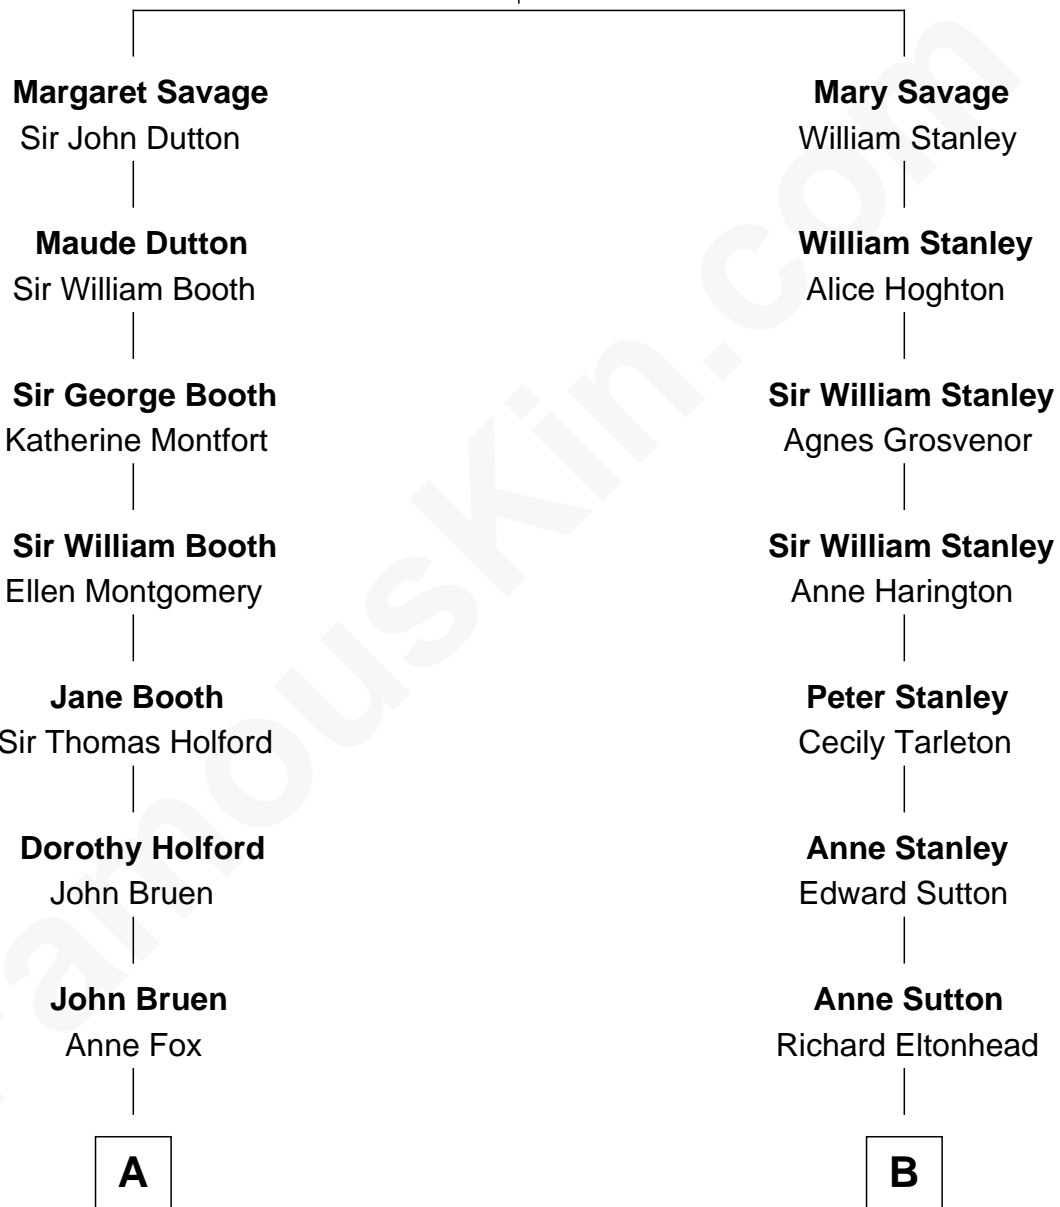

FamousKin.com Relationship Chart of

Treat Williams

TV & Movie Actor

15th cousin 4 times removed of

Thomas Hunt Morgan

Nobel Prize Winner in Physiology or Medicine

Sir John Savage
Maud de Swinnerton

C

—
Eleanor Barnum
Treat Payne Andrew

—
Marian Andrew
Richard Norman Williams

—
Treat Williams
TV & Movie Actor

FamousKin.com