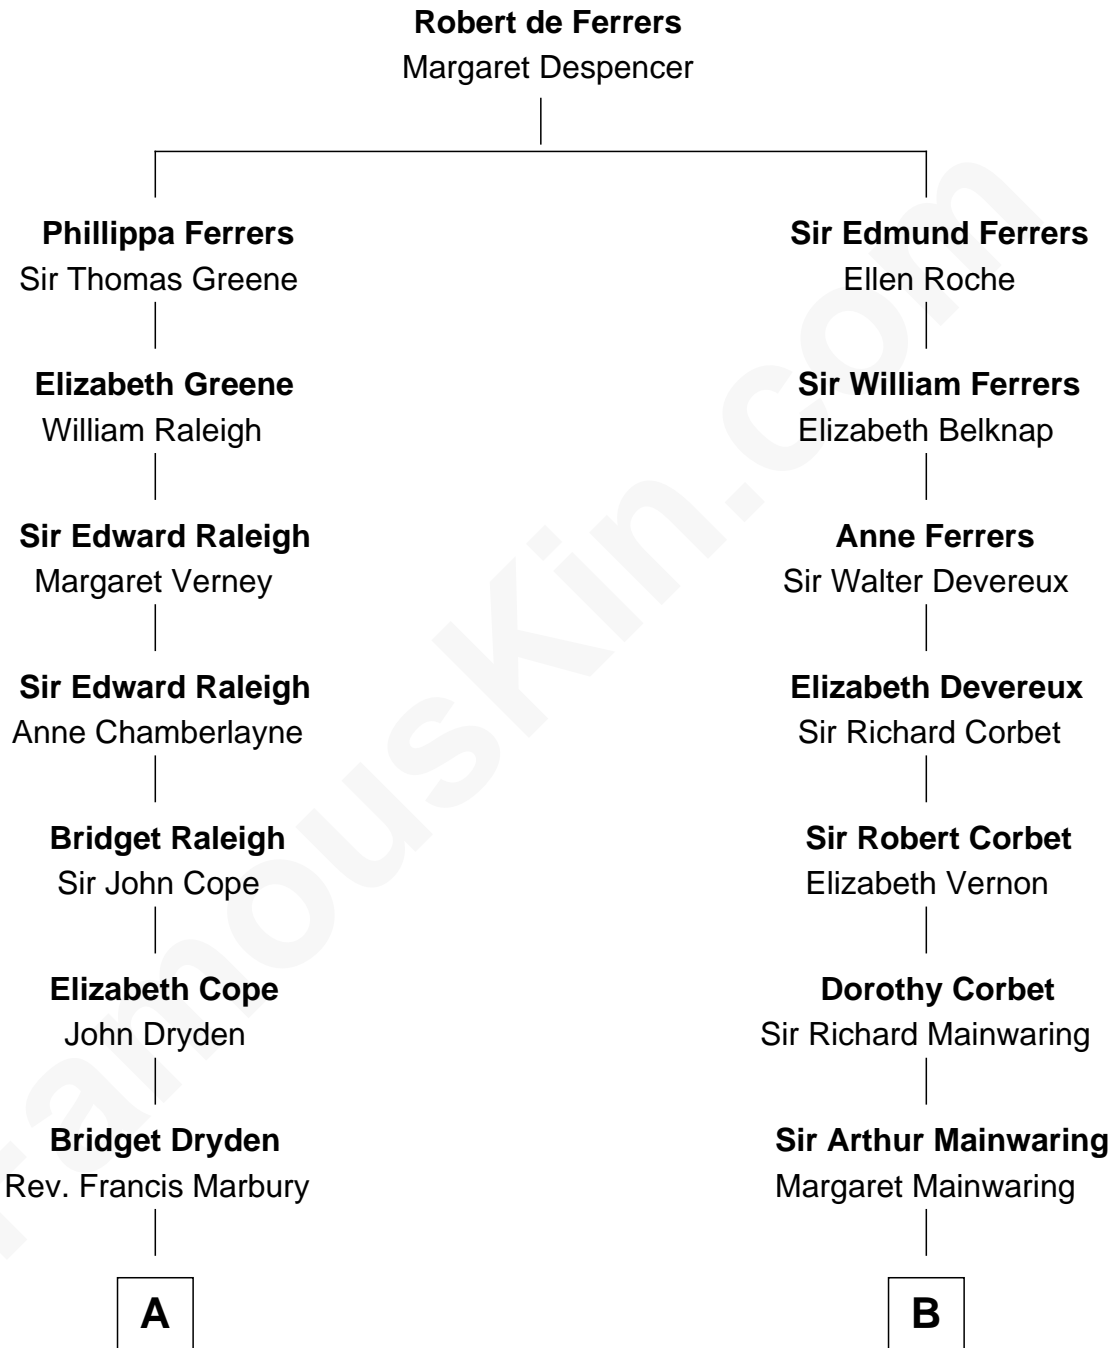

# FamousKin.com Relationship Chart of

**Treat Williams**

*TV & Movie Actor*

15th cousin 5 times removed of

**C. W. Post**

*Founder of Post Cereals*

FamousKin.com