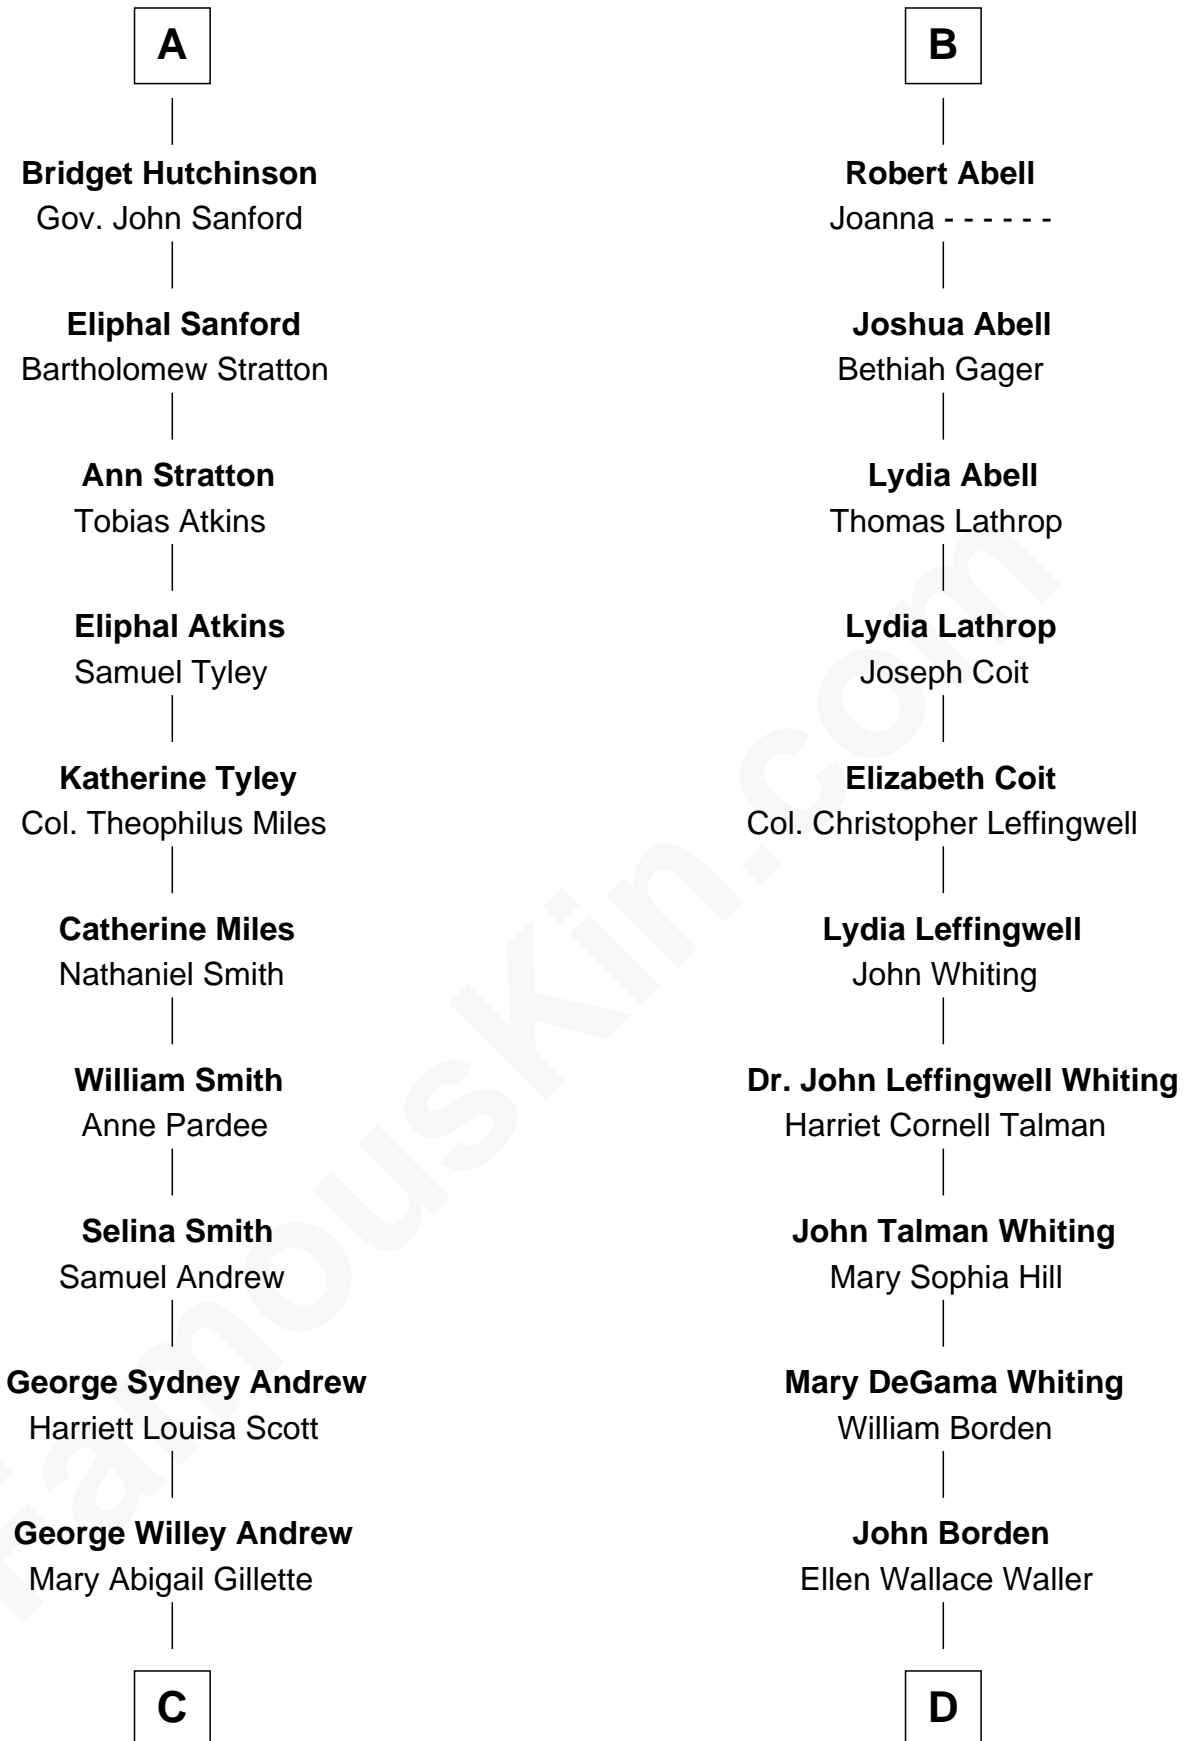

# FamousKin.com Relationship Chart of

**Treat Williams**

*TV & Movie Actor*

18th cousin 1 time removed of

**Adlai Stevenson III**

*U.S. Senator from Illinois*

**Sir Walter Blount**

Sancha de Ayala

**Sir Thomas Blount**

Margaret de Gresley

**Sir Thomas Blount**

Agnes Hawley

**Anne Blount**

William Marbury

**Robert Marbury**

Katherine Williamson

Sir John Sutton

**Sir John Sutton**

Elizabeth Berkeley

**Jane Sutton**

Thomas Mainwaring

**Cecily Mainwaring**

John Cotton

**Sir George Cotton**

Mary Onley

**Richard Cotton**

Mary Mainwaring

**Frances Cotton**

George Abell

**B**

FamousKin.com