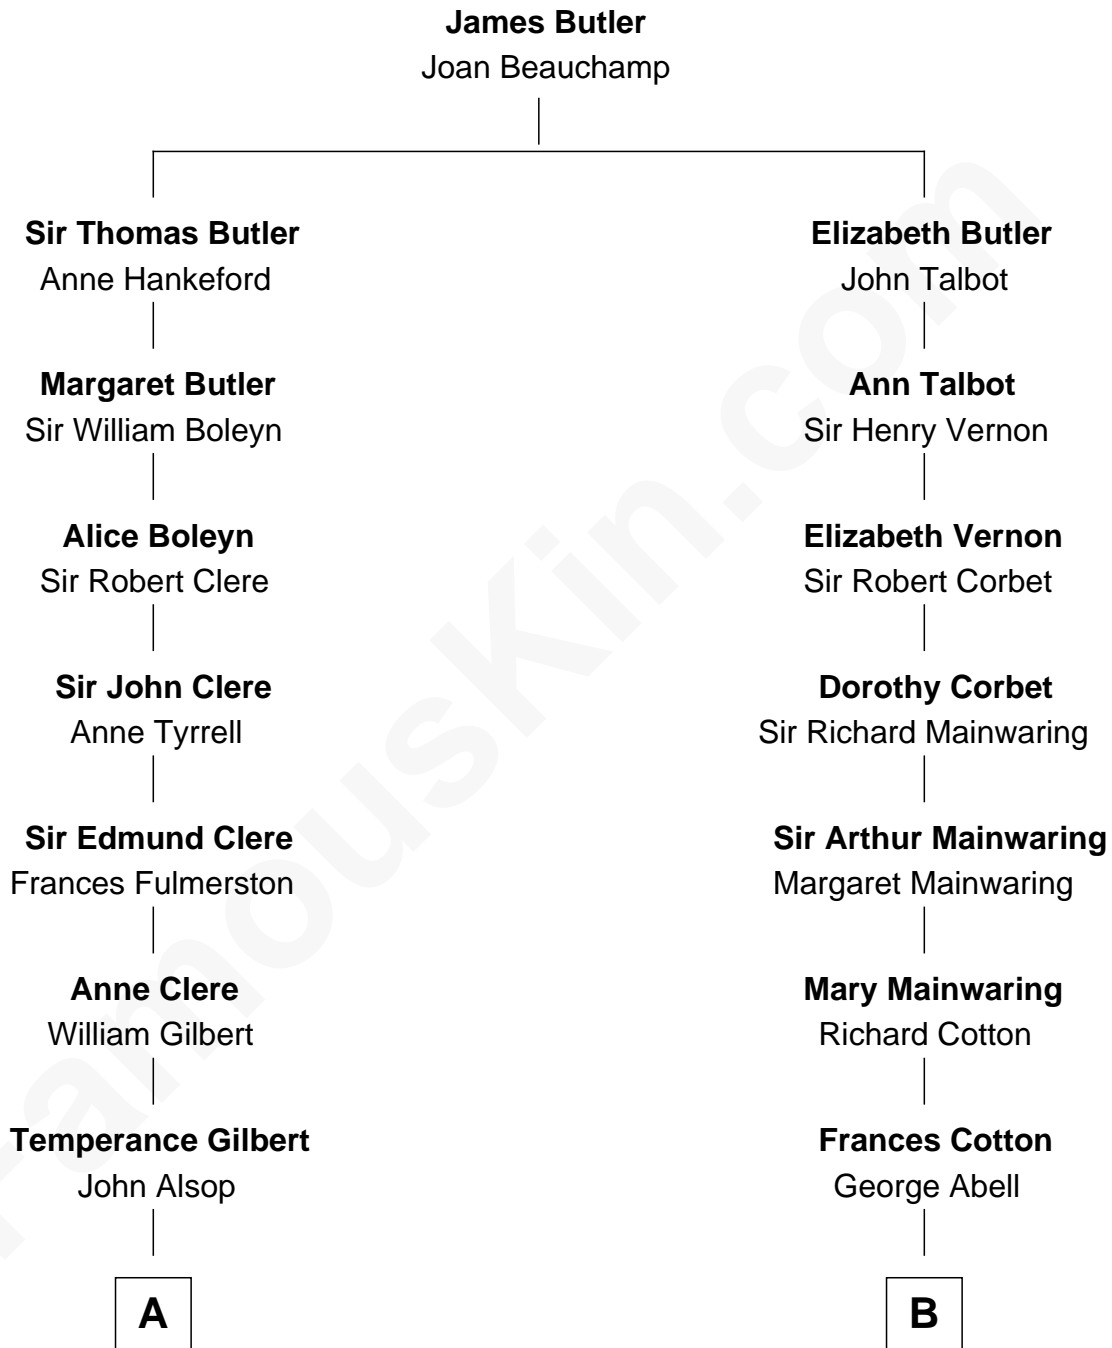

FamousKin.com Relationship Chart of

Treat Williams

TV & Movie Actor

18th cousin of

Adlai Stevenson III

U.S. Senator from Illinois

FamousKin.com