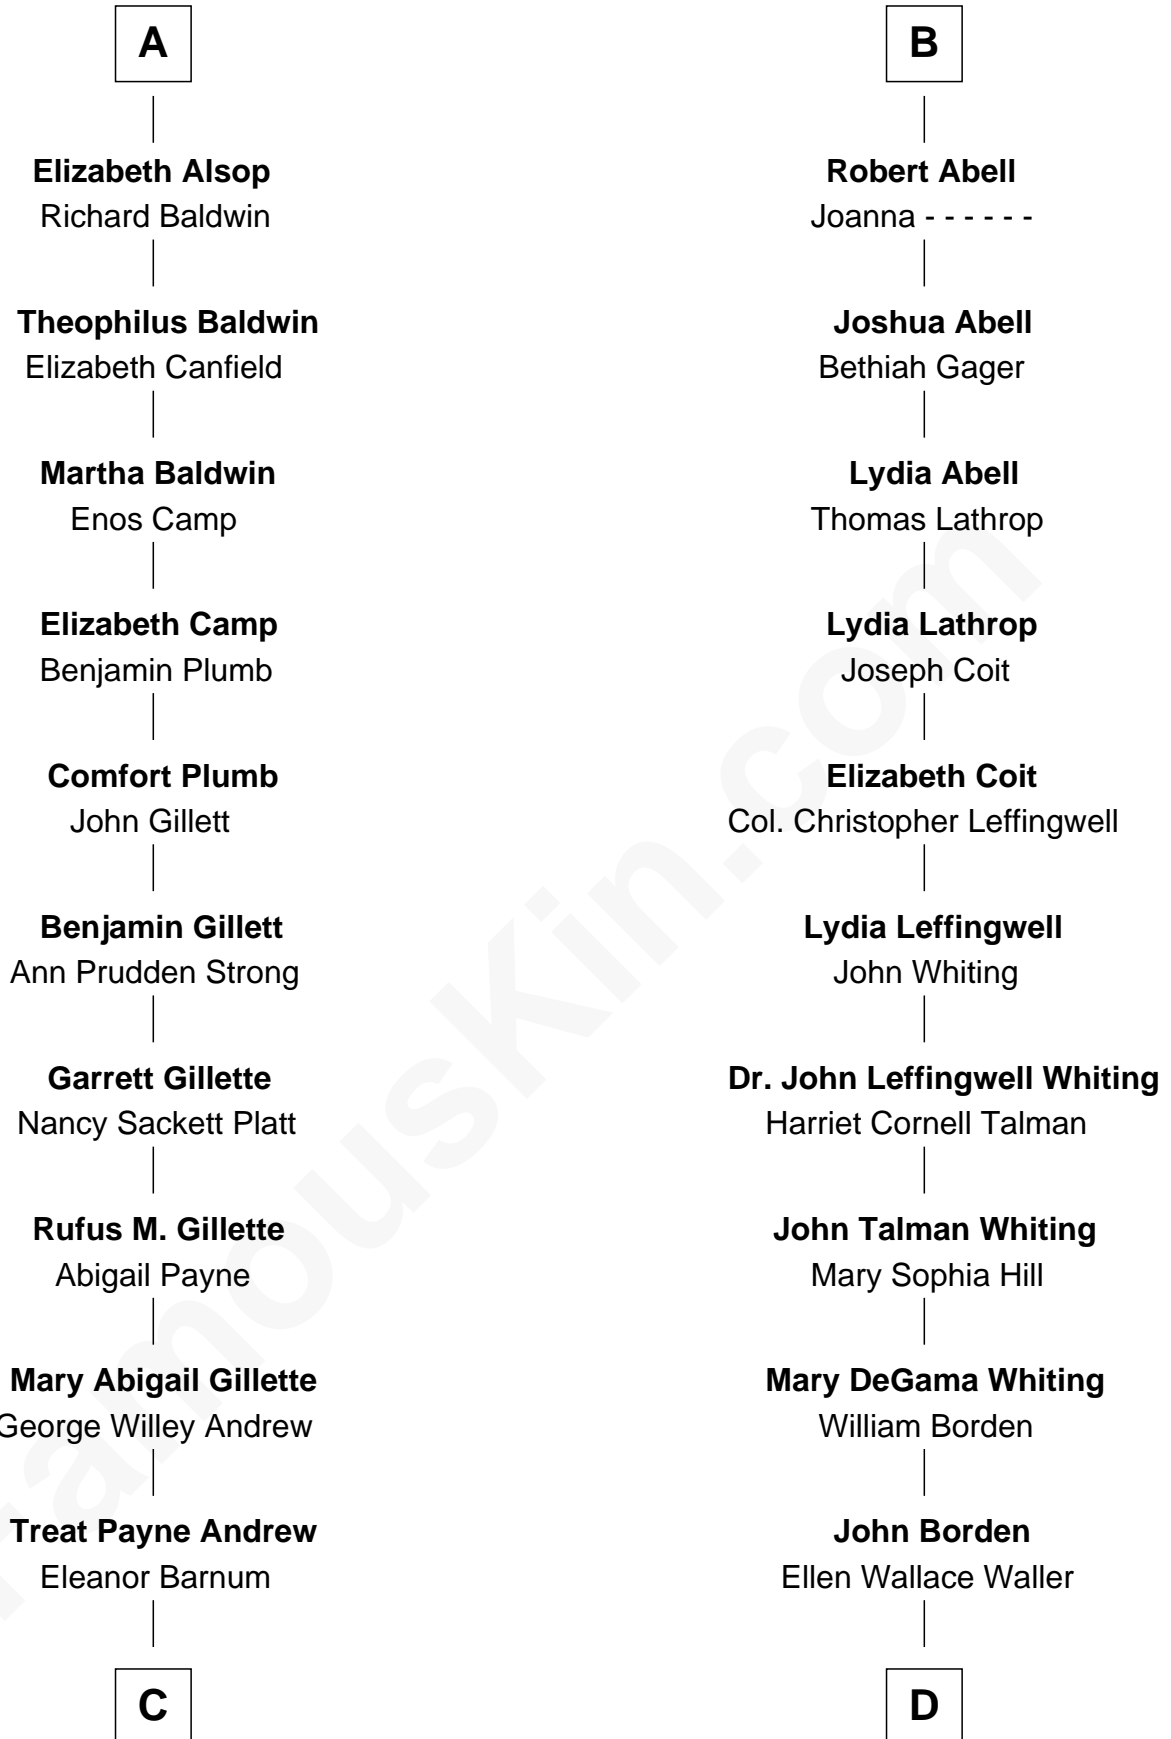

FamousKin.com Relationship Chart of

Treat Williams

TV & Movie Actor

18th cousin of

Adlai Stevenson III

U.S. Senator from Illinois

FamousKin.com