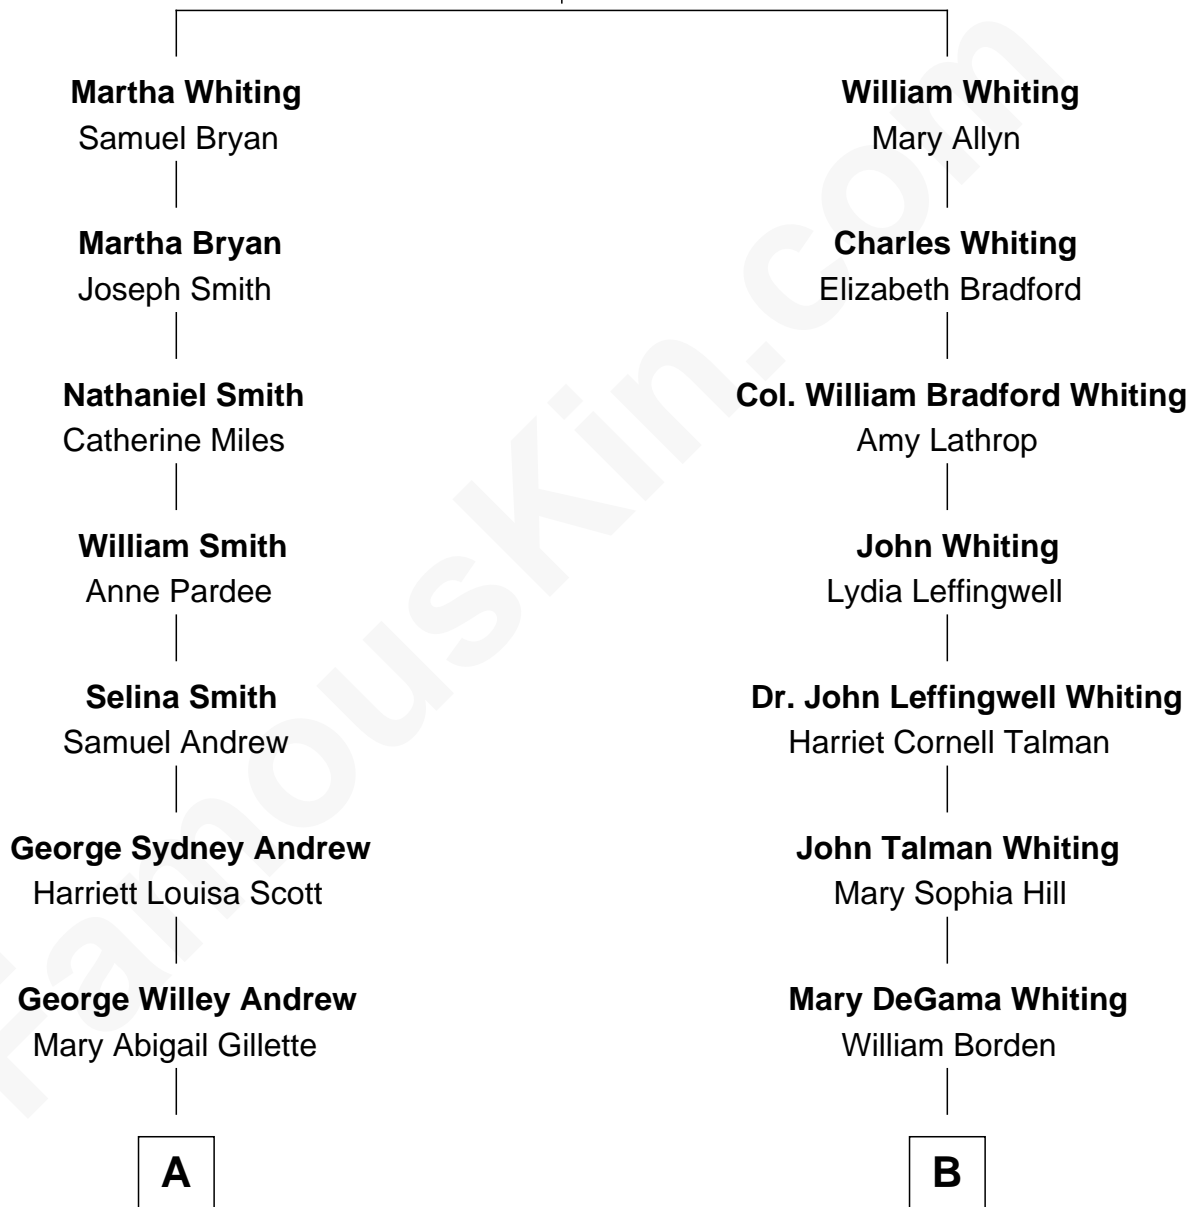

FamousKin.com Relationship Chart of

Treat Williams

TV & Movie Actor

9th cousin of

Adlai Stevenson III

U.S. Senator from Illinois

Rev. John Whiting

Sybil Collins

FamousKin.com